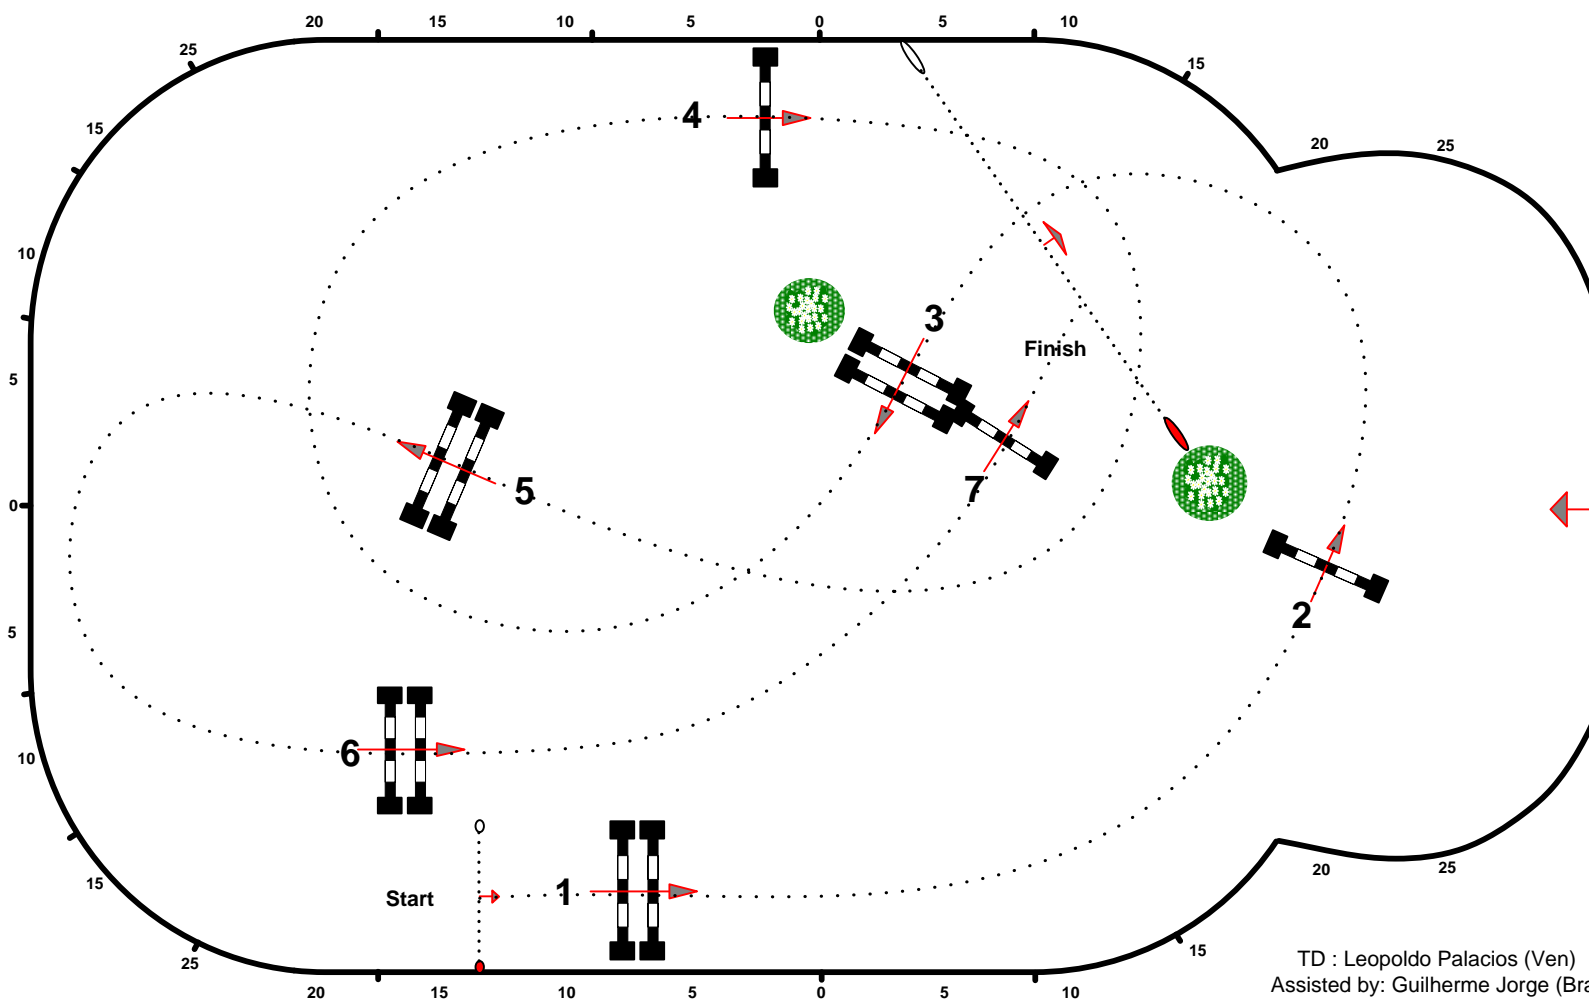

# 2015 Longines FEI World Cup Jumping Finals

Class No.: 6

Duel in the Desert  
Saturday, April 18, 2015

Competition against the clock  
Start: 0:00

Table: C  
National RG:  
FEI RG / Art. \*  
Height: 1.15 m

Speed: 0 m/min  
Length: 250 m  
Time allowed: 0 sec  
Time limit: 120 sec

Obstacles: 1-7  
Efforts: 7  
Penalty sec:  
Closed combination:

1st Jump-off: **No**  
Length: 0 m  
Time allowed: 0 sec  
Time limit:

0 sec

1	1.05/1.10/90
2	1.10
3	1.10/1.15/90
4	1.15
5	1.15/1.15/90
6	1.10/1.15/90
7	1.15
-	-
-	-
-	-
-	-
-	-
-	-
-	-
-	-
-	-
-	-

Anthony D'Ambrosio

TD : Leopoldo Palacios (Ven)  
Assisted by: Guilherme Jorge (Bra)  
Anderson Lima (Bra)  
Florencio Hernandez (Mex)  
Manuel Esparza (Mex)

410/71  
1:300