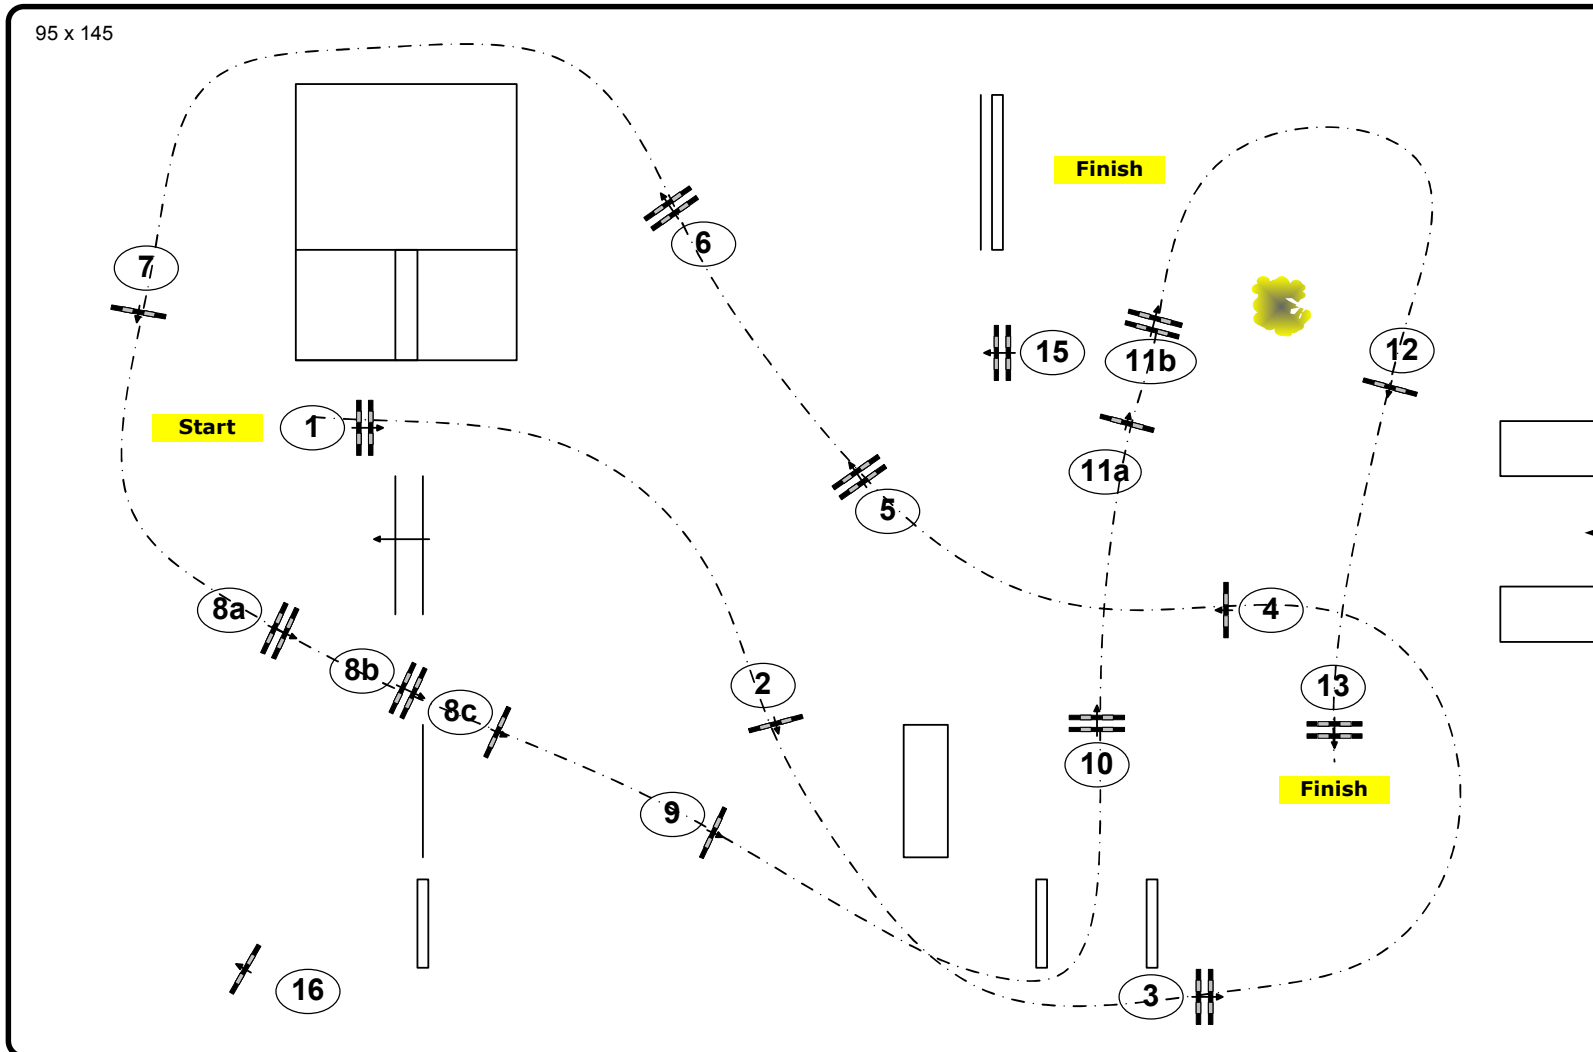

Longines Global Champions Tour of Hamburg CSI5*

CSI3* / CSIYH1* / CSI AM A+B Hamburg 2015

Class: 3 Mercedes Championat von Hamburg Competition with Jump-Off

Table: A
 National RG:
 FEI RG / Art. 238.2.1
 Height: 1,45 m

Speed: 375 m/min
 Length: 530 m
 Time allowed: 85 sec
 Time limit: 170 sec

Obstacles: 13
 Efforts: 16
 Penalty sec
 Closed combination:

1st Jump-off:
 15,2,16,8b,8c,10,4,5

Length: 370 m
 Time allowed: 60 sec
 Time limit: 120 sec