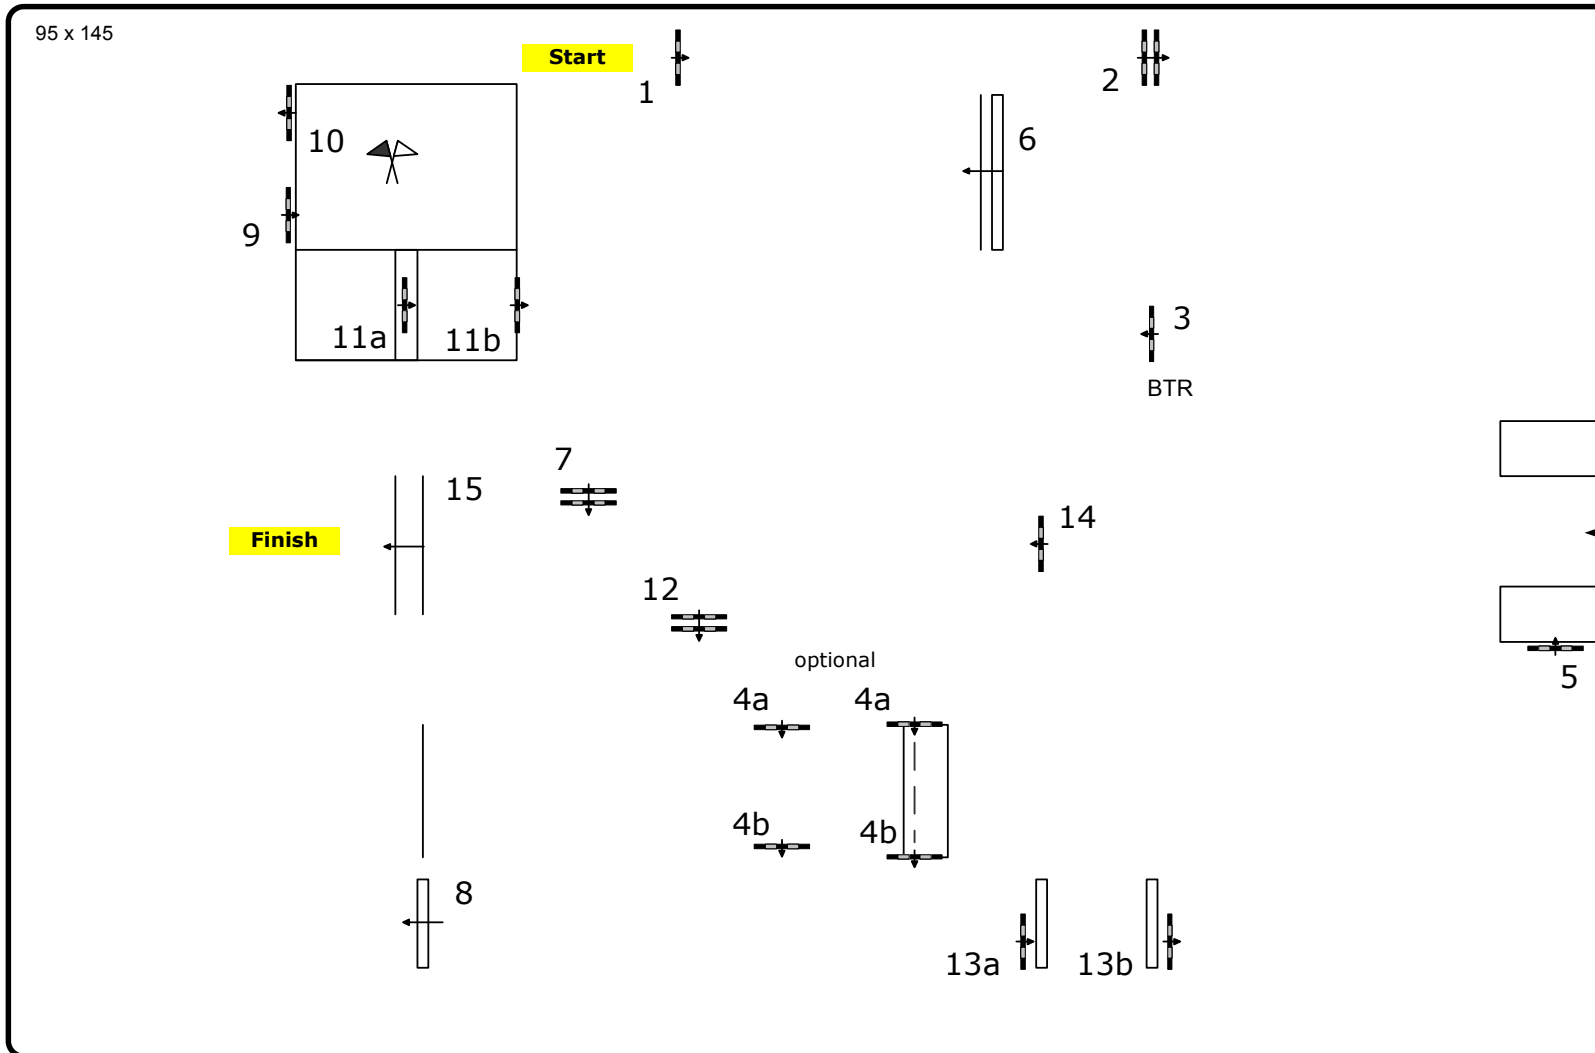

CSI5* LGCT Hamburg 2015

Class: 6 Speed Derby

Speed and Handiness

Table:	C
FEI RG / Art.:	239.268
Height in cm:	140
Speed in mtr/min:	0
Length in mtr.:	>600
TA in sec:	0
TL in sec:	180
Obstacles:	15
Efforts:	19
Closed Obstacle:	4ab, 5ab, 11ab
Penalty sec:	4