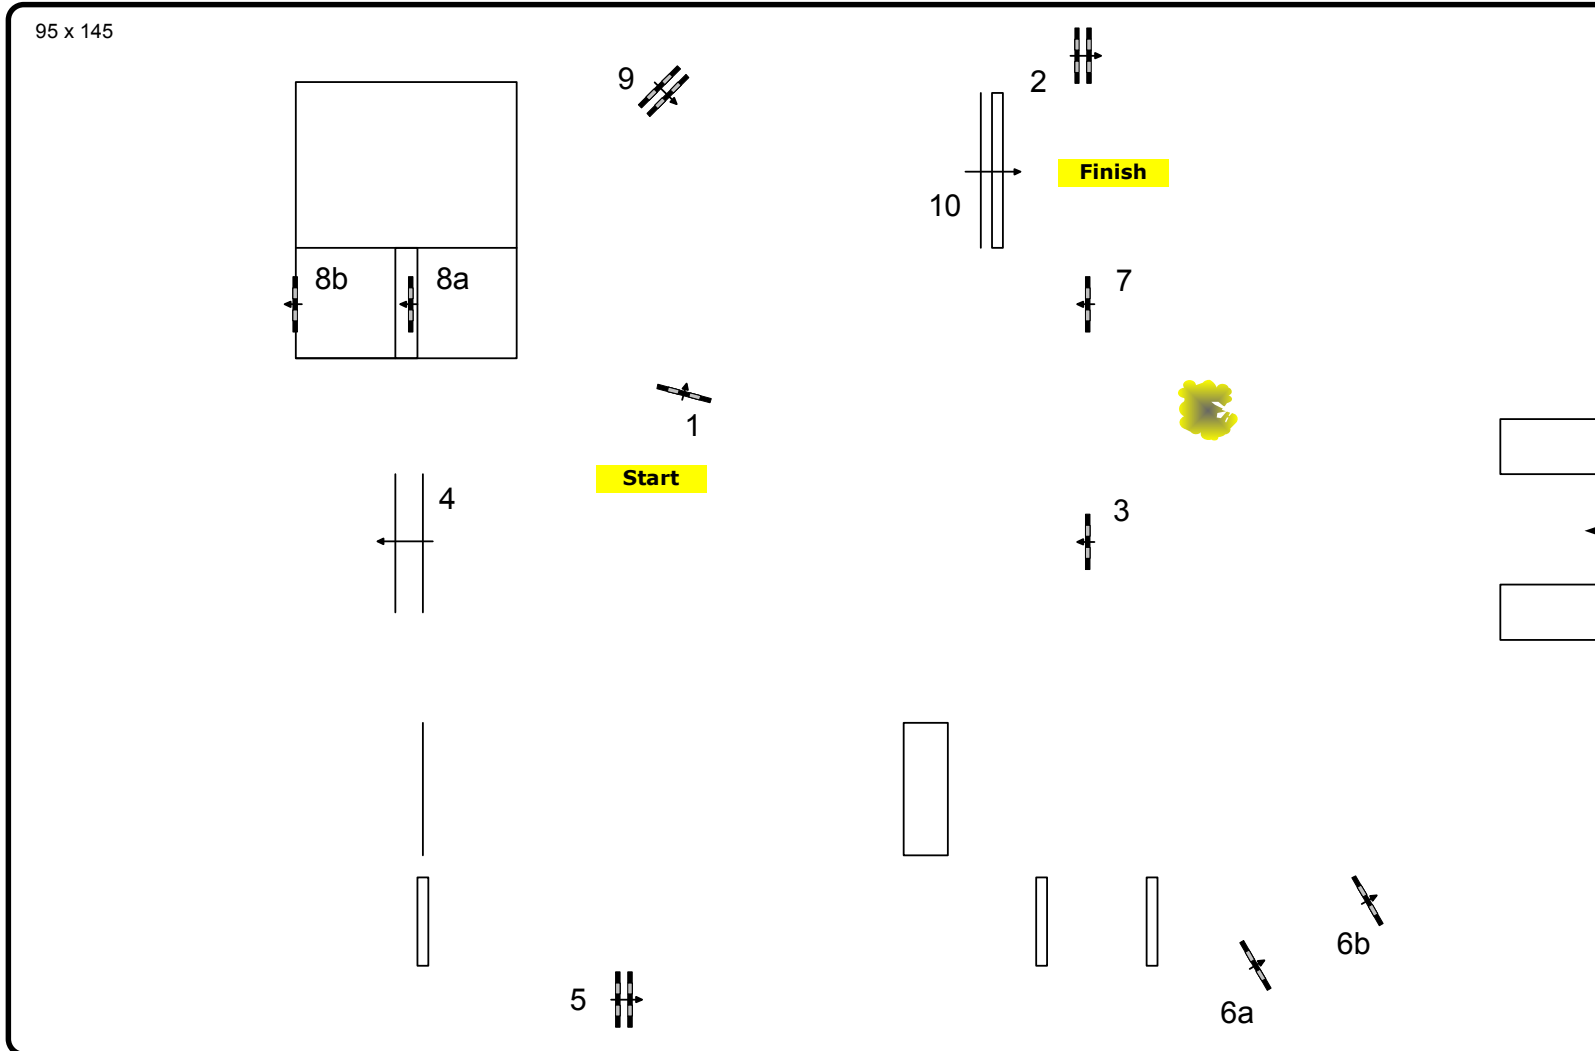

CSI5* LGCT Hamburg 2015

Class: 8 1st Qualification German Jumping Derby

Competition against the clock

Table:	A
FEI RG / Art.:	238.2.1
Height in cm:	145
Speed in mtr/min:	350
Length in mtr.:	550
TA in sec:	95
TL in sec:	190
Obstacles:	10
Efforts:	12
Closed Obstacle:	8ab