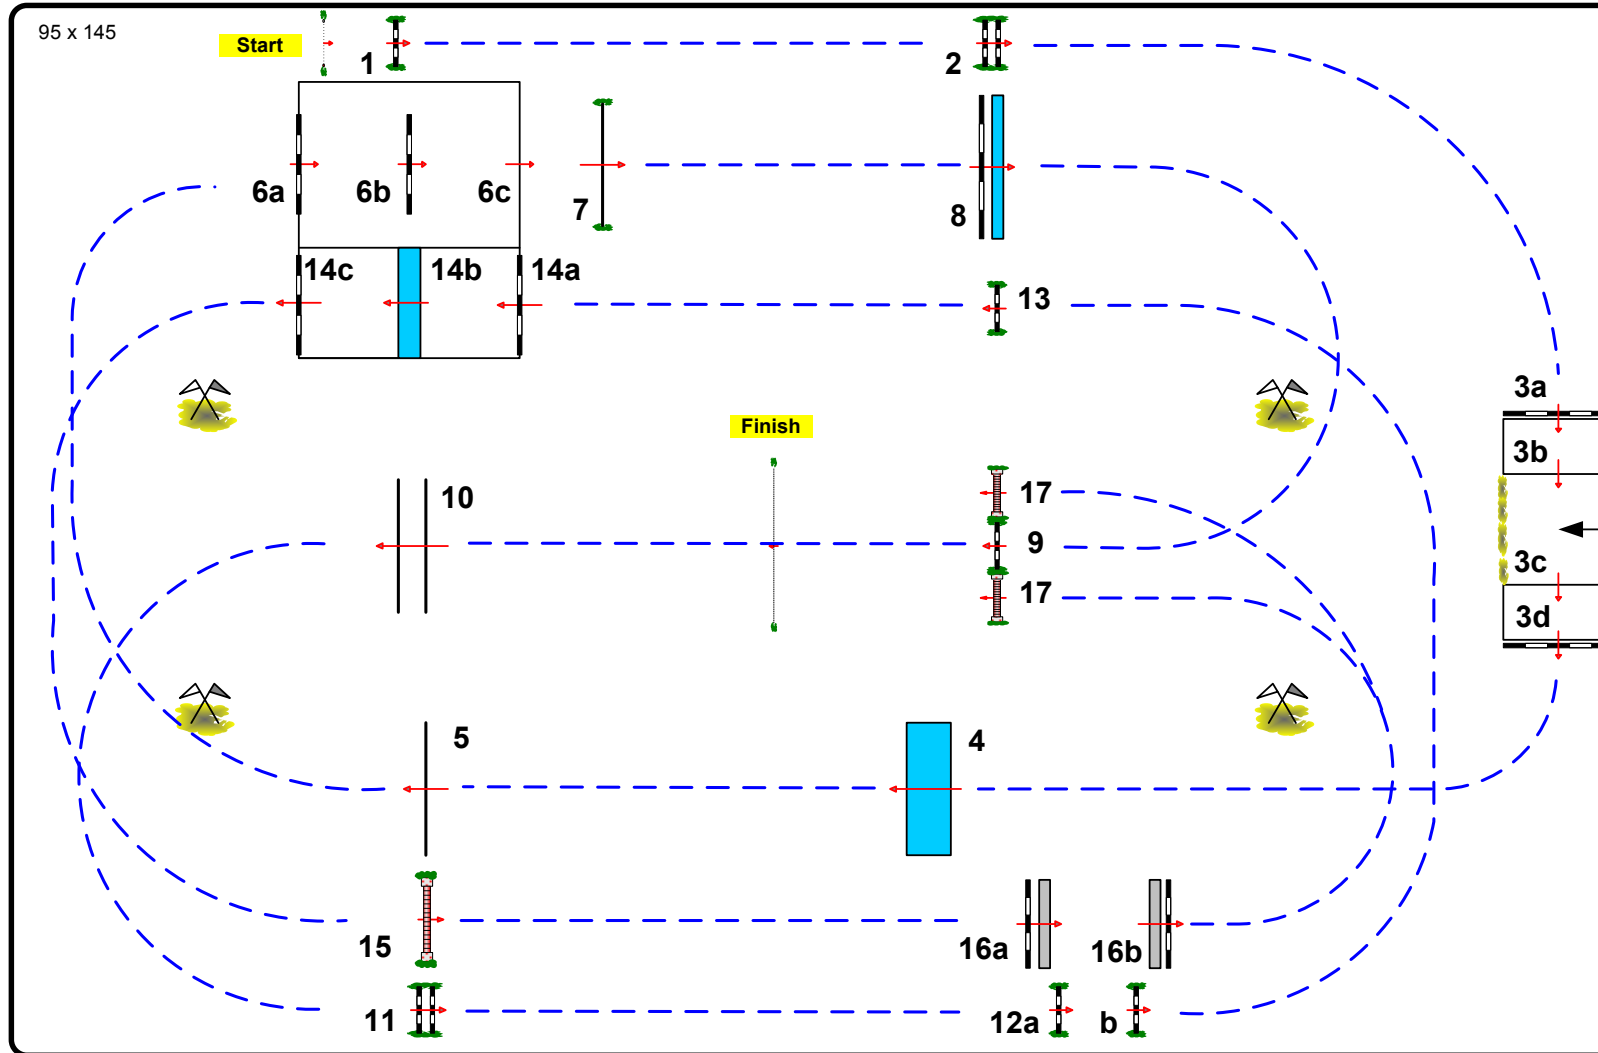

CSI5* LGCT Hamburg 2015

Class: 8 German Jumping Derby

Competition with Jump-Off

Table:	A
FEI RG / Art.:	238.2.2
Height in cm:	160
Speed in mtr/min:	400
Length in mtr.:	1250
TA in sec:	188
TL in sec:	376
Obstacles:	17
Efforts:	26
Closed Obstacle:	3abcd, 6abc, 14abc

Jump-Off:

1-2-9-10-11-12ab-17

Length in mtr.:	380
TA in sec:	57
TL in sec:	114