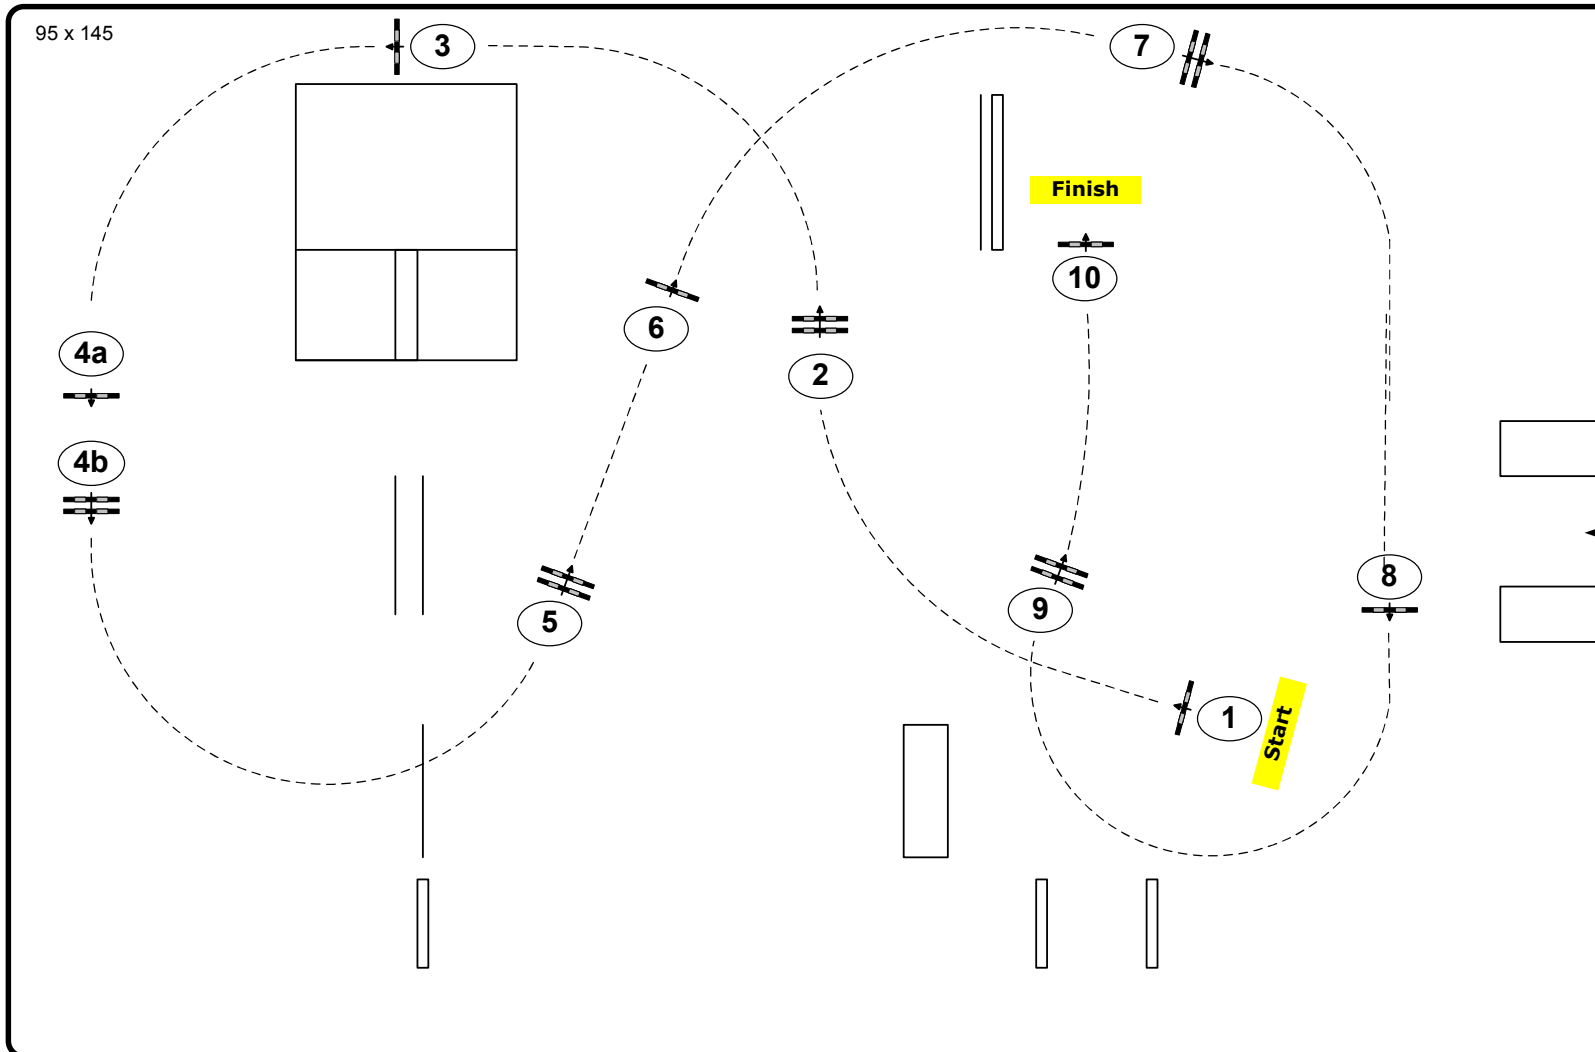

Longines Global Champions Tour of Hamburg CSI5*

CSI3* / CSIYH1* / CSI AM A+B Hamburg 2015

Class: 14, 17

SPOOKS Amateur-Trophy

Competition against the clock

Table: A
 National RG:
 FEI RG / Art. 238.2.1
 Height: 1,15/1,25 m

Speed: 350 m/min

Length: 460 m
 Time allowed: 79 sec
 Time limit: 158 sec

Obstacles: 10
 Efforts: 11
 Penalty sec
 Closed combination: