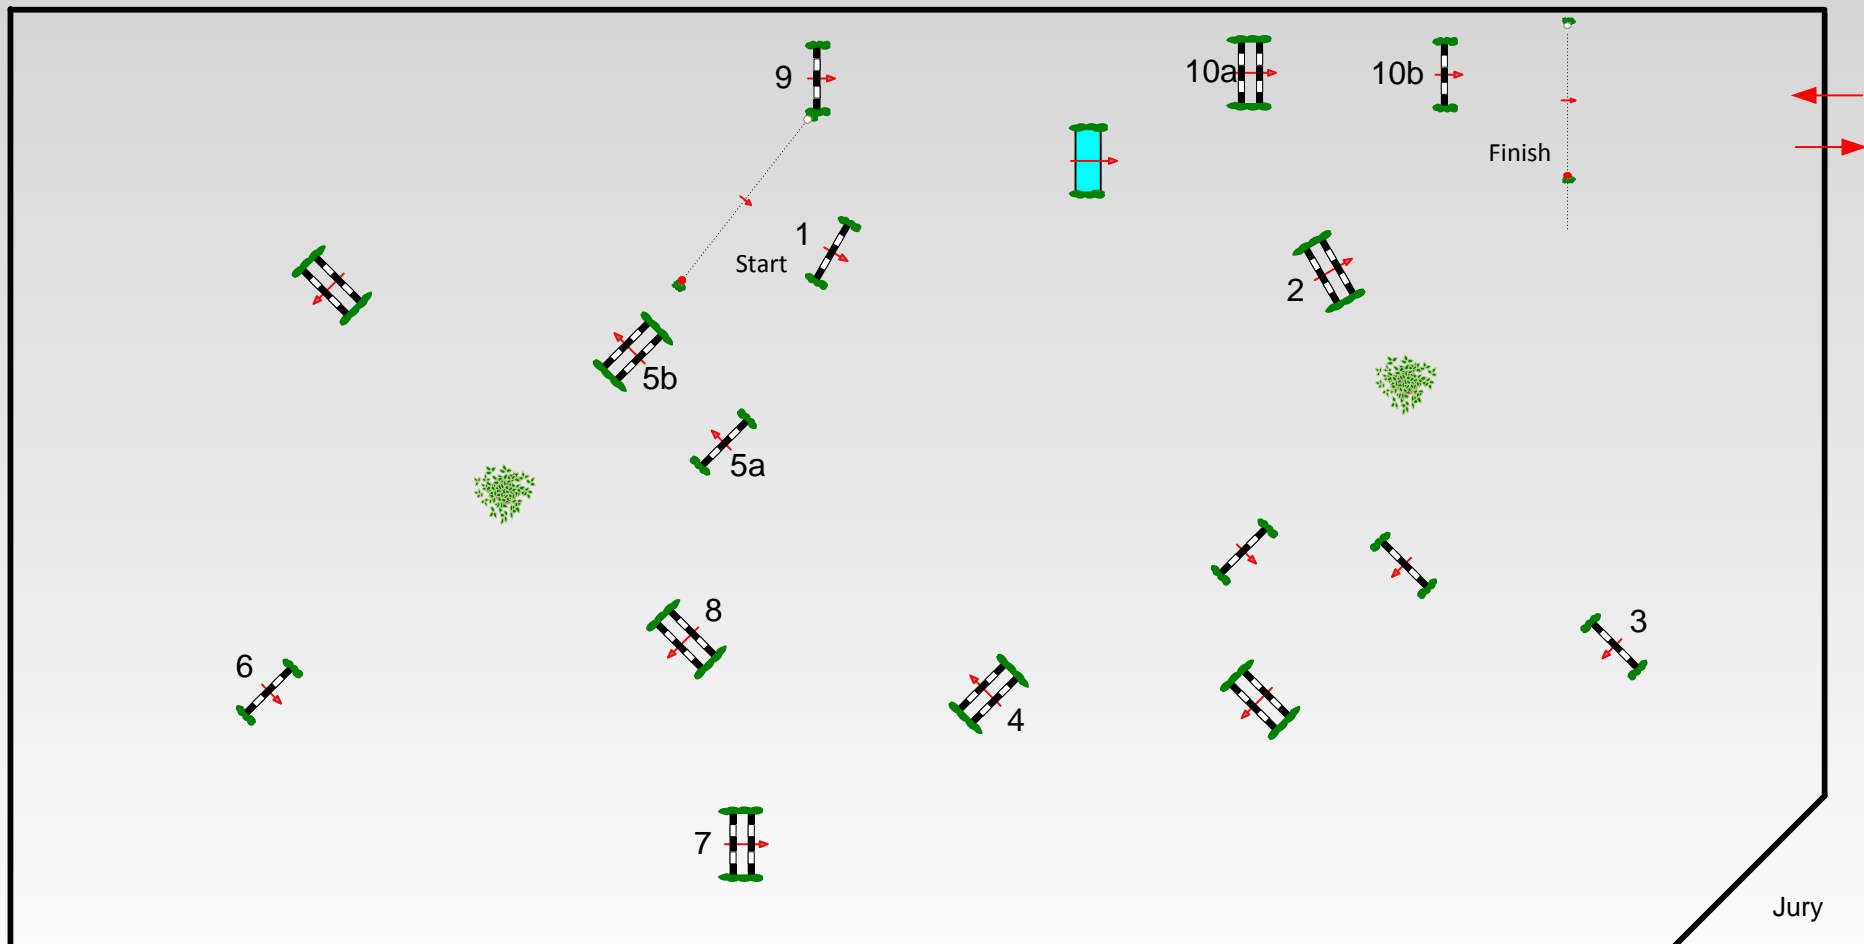

CSI*** Mannheim 2015

Class No.: 12

Amateure- International

Competition against the clock

Freitag, 1. Mai 2015

Start: 15:00

Table: A
National RG: 501 A1
FEI RG / Art.
Height: 1.25 m

Speed: 350 m/min
Length: 400 m
Time allowed: 69 sec
Time limit: 138 sec

Obstacles: 10
Efforts: 12
Penalty sec:
Closed combination:

1st Jump-off:
Length: m
Time allowed: 56 sec
Time limit: 112 sec

2nd Jump-off:
Length: 0 m
Time allowed: 0 sec
Time limit: 0 sec

Jury

Course Designer