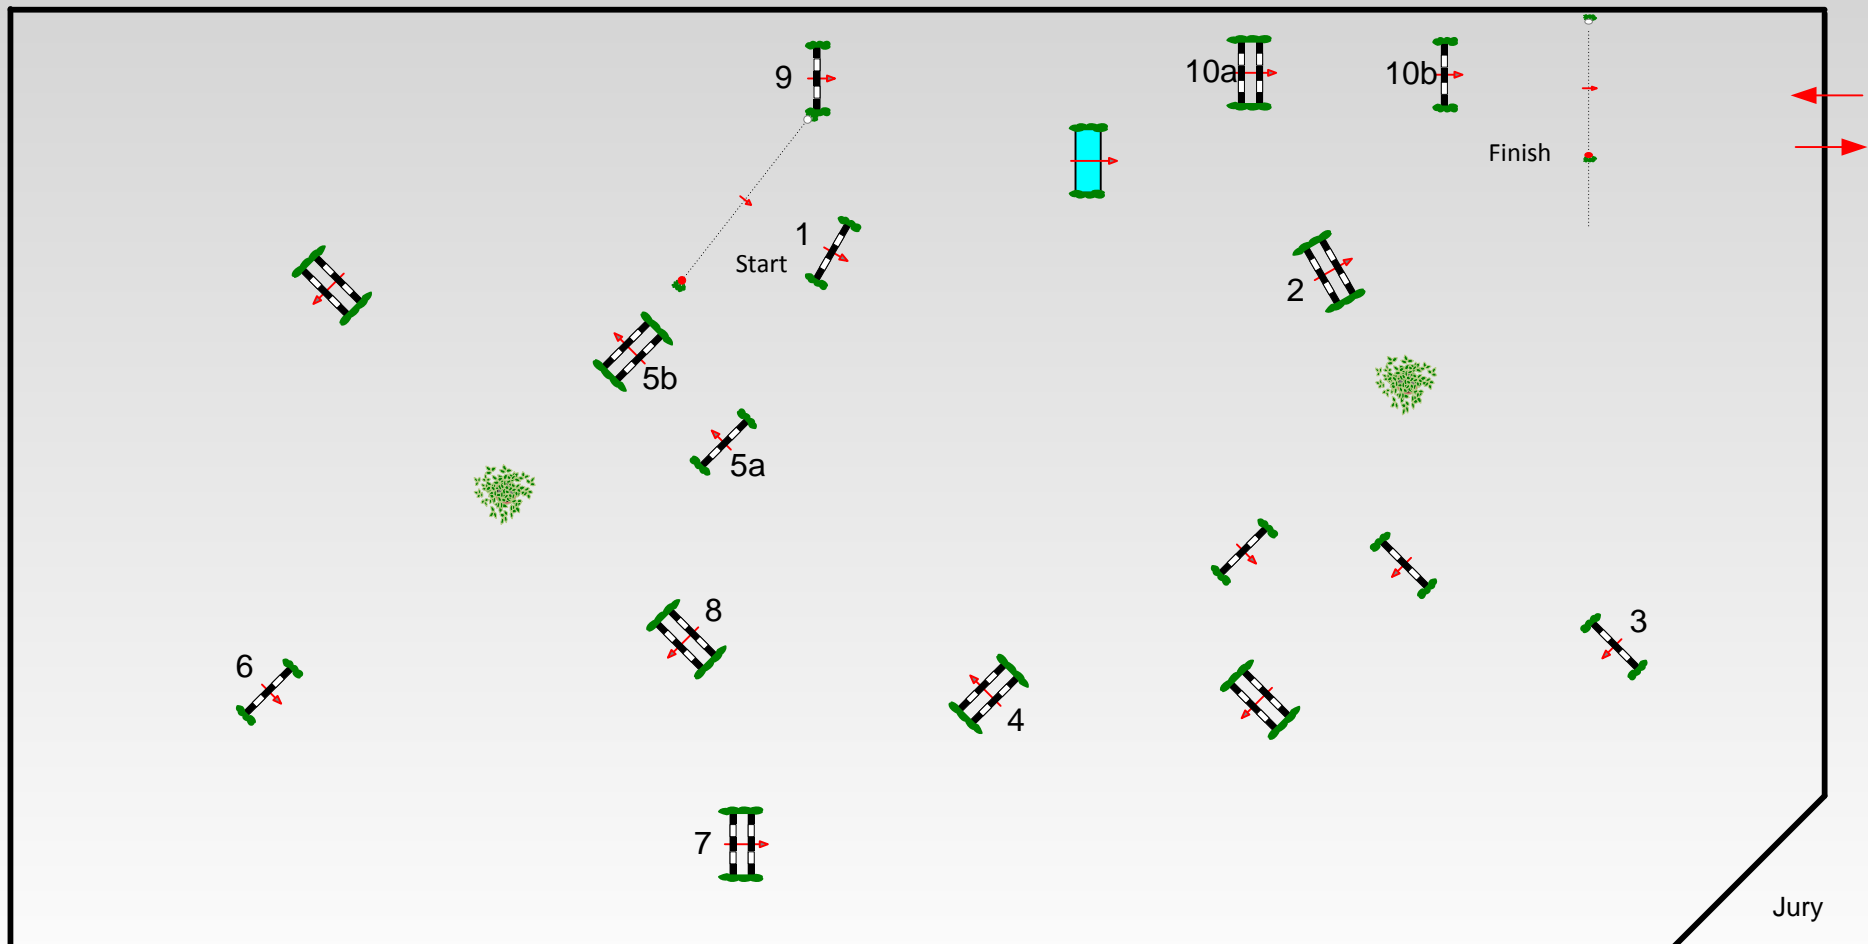

# CSI\*\*\* Mannheim 2015

Class No.: 15

Amateure- International

Competition against the clock

Freitag, 1. Mai 2015

Start: 15:30

Table: A  
National RG: 501 A1  
FEI RG / Art.  
Height: 1.40 m

Speed: 350 m/min  
Length: 400 m  
Time allowed: 69 sec  
Time limit: 138 sec

Obstacles: 10  
Efforts: 12  
Penalty sec:  
Closed combination:

1st Jump-off:  
Length: m  
Time allowed: 56 sec  
Time limit: 112 sec

2nd Jump-off:  
Length: 0 m  
Time allowed: 0 sec  
Time limit: 0 sec