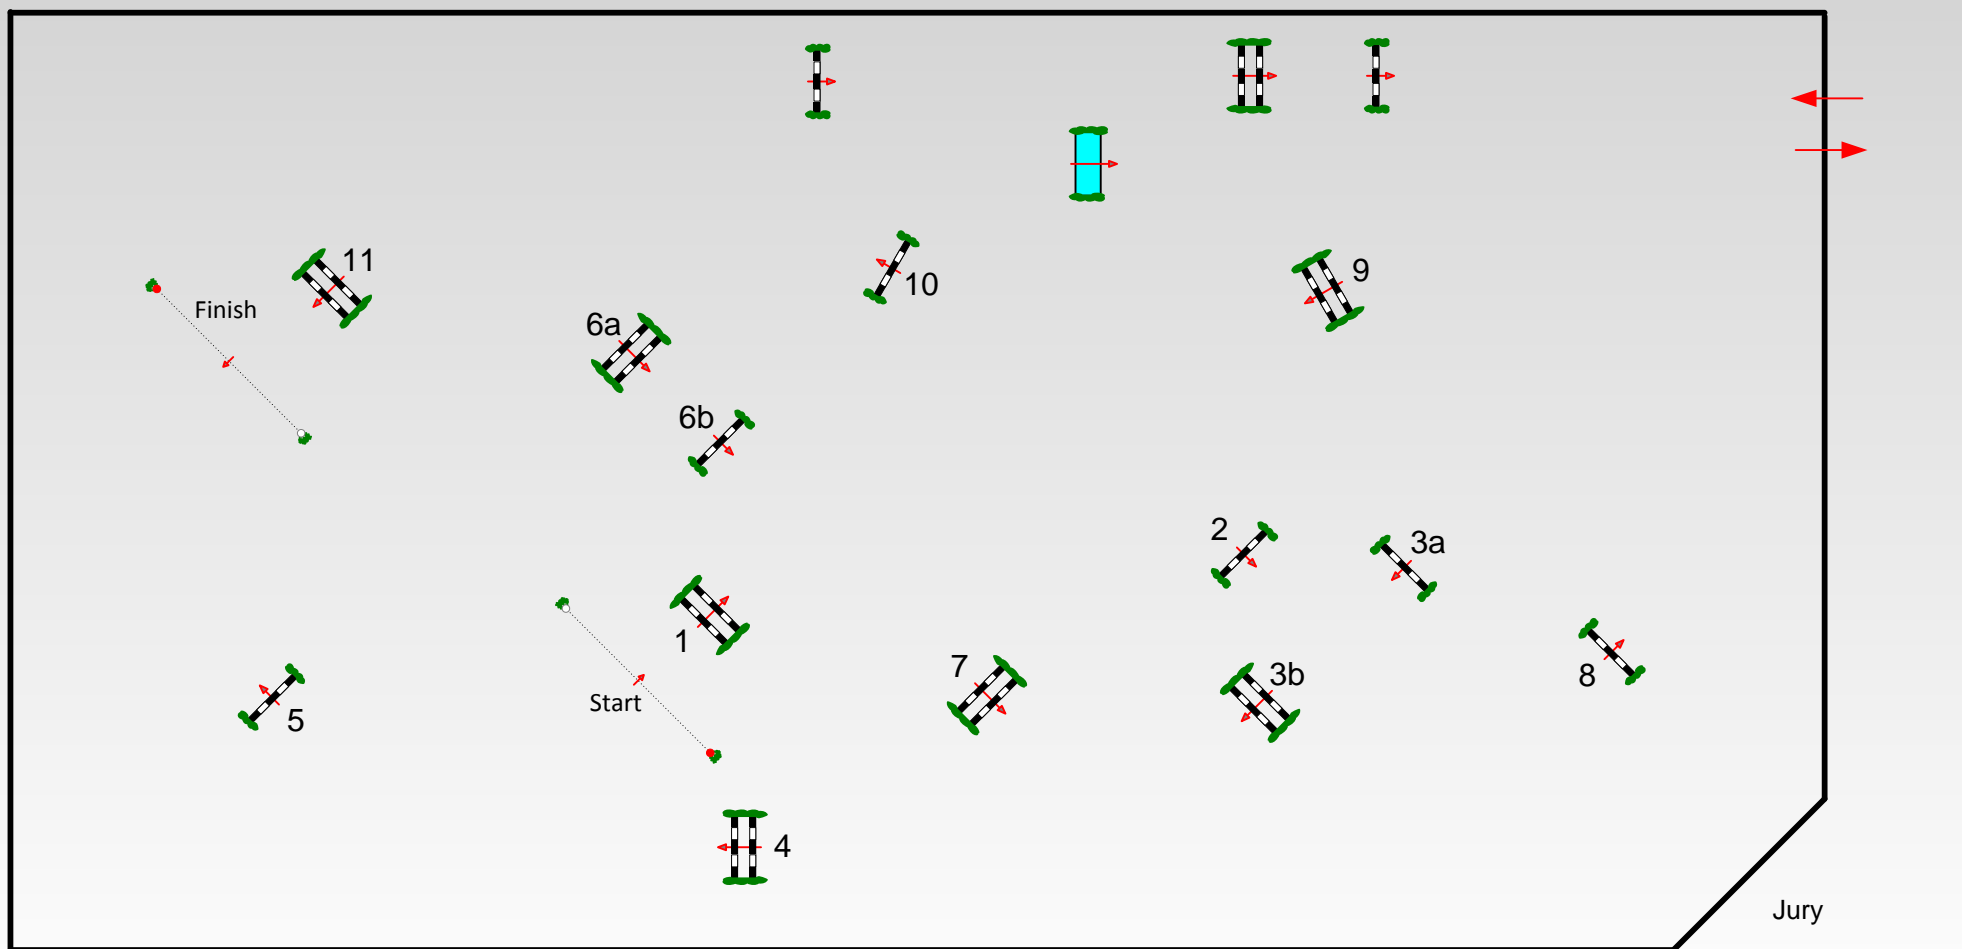

# CSI\*\*\* Mannheim 2015

Class No.: 21

Amateurspringreiterclub Deutschland e. V..

Competition against the clock

Freitag, 1. Mai 2015

Start: 16:30

Table: A  
National RG: 501 A1  
FEI RG / Art.  
Height: 1.35 m

Speed: 350 m/min  
Length: 460 m  
Time allowed: 79 sec  
Time limit: 158 sec

Obstacles: 11  
Efforts: 13  
Penalty sec:  
Closed combination:

1st Jump-off:  
Length: m  
Time allowed: 56 sec  
Time limit: 112 sec

2nd Jump-off:  
Length: 0 m  
Time allowed: 0 sec  
Time limit: 0 sec

Jury  
Course Designer  
Christa Jung (GER) mit Team