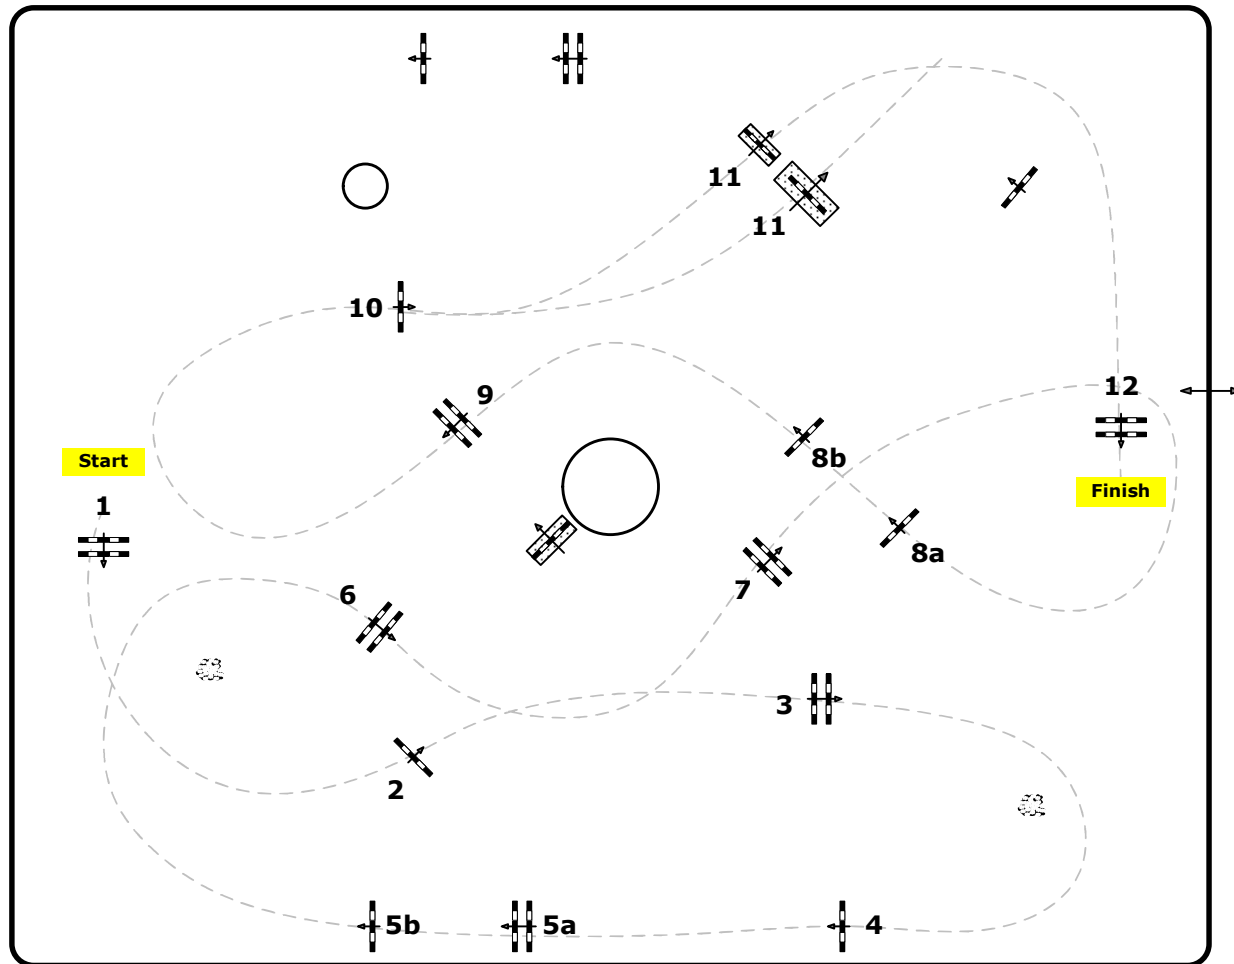

CSIO **** Linz Ebelsberg, OÖ

08 -11. May 2014

Silver Tour

Competition against the clock

Course Design: Madi Franz & Pascal (AUT) Schiermayr Franz (AUT) Appe Adi (AUT)

Table: A

National RG:

FEI RG / Art. 238.2.1

Height: 1,40 m

Speed: 350 m/min

Length: 470 m

Time allowed: 81 sec

Time limit: 162 sec

Obstacles: 12

Efforts: 14

1st Jump-off: