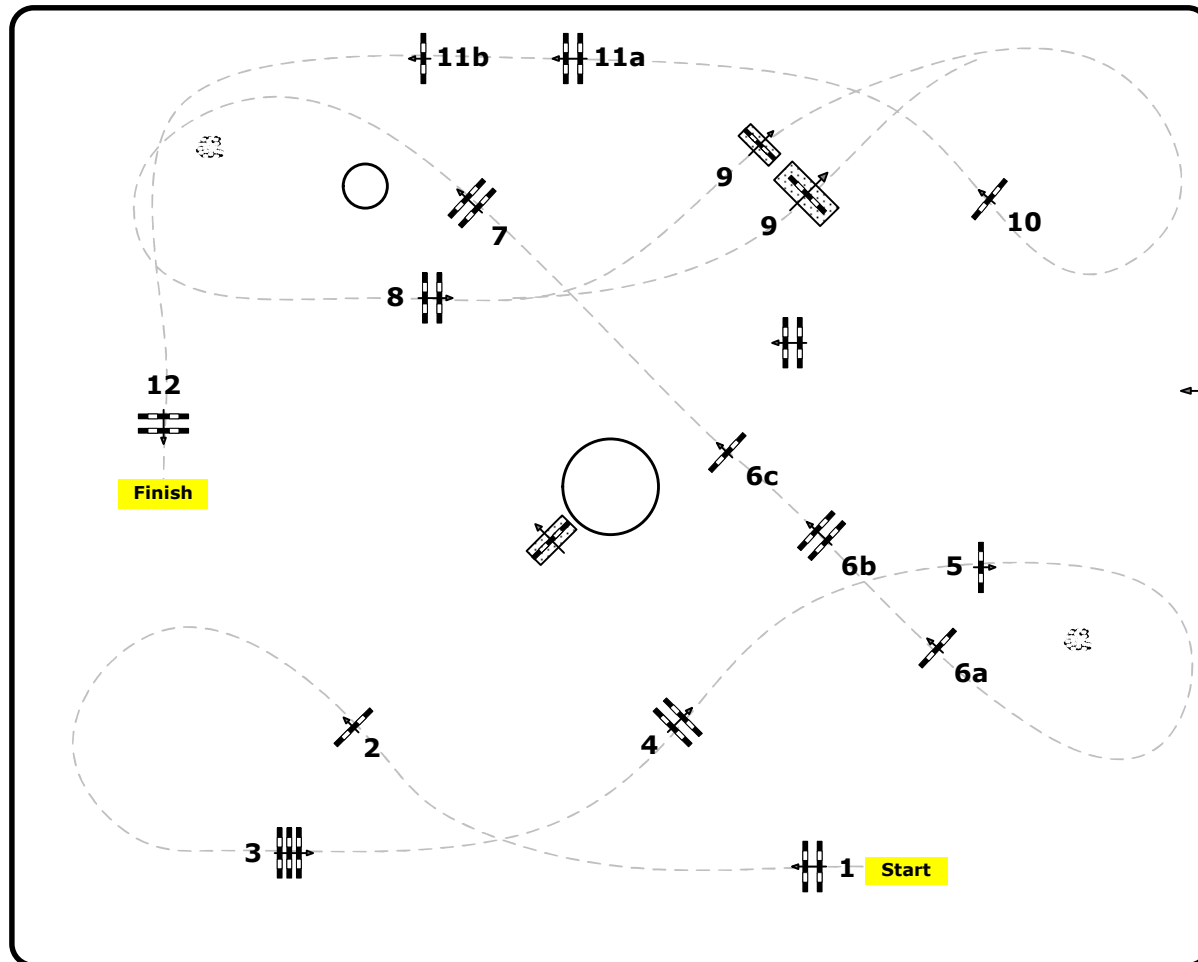

CSIO **** Linz Ebelsberg, OÖ

3

08 -11. May 2014

Gold Tour

Competition against the clock

Course Design: **Madi Franz & Pascal (AUT)** Schiermayr Franz (AUT) Appe Adi (AUT)

Table: A

National RG:

FEI RG / Art. 238.2.1

Height: 1,50 m

Speed: 350 m/min

Length: 470 m

Time allowed: 81 sec

Time limit: 162 sec

Obstacles: 12

Efforts: 15

1st Jump-off:

Length: 0 m

Time allowed: 0 sec

Time limit: 0 sec

Assistent: Riedler Helmut (AUT)
Fuchs Hannes (AUT)
Reitetschläger Kurt (AUT)
Krenn Armin (AUT)