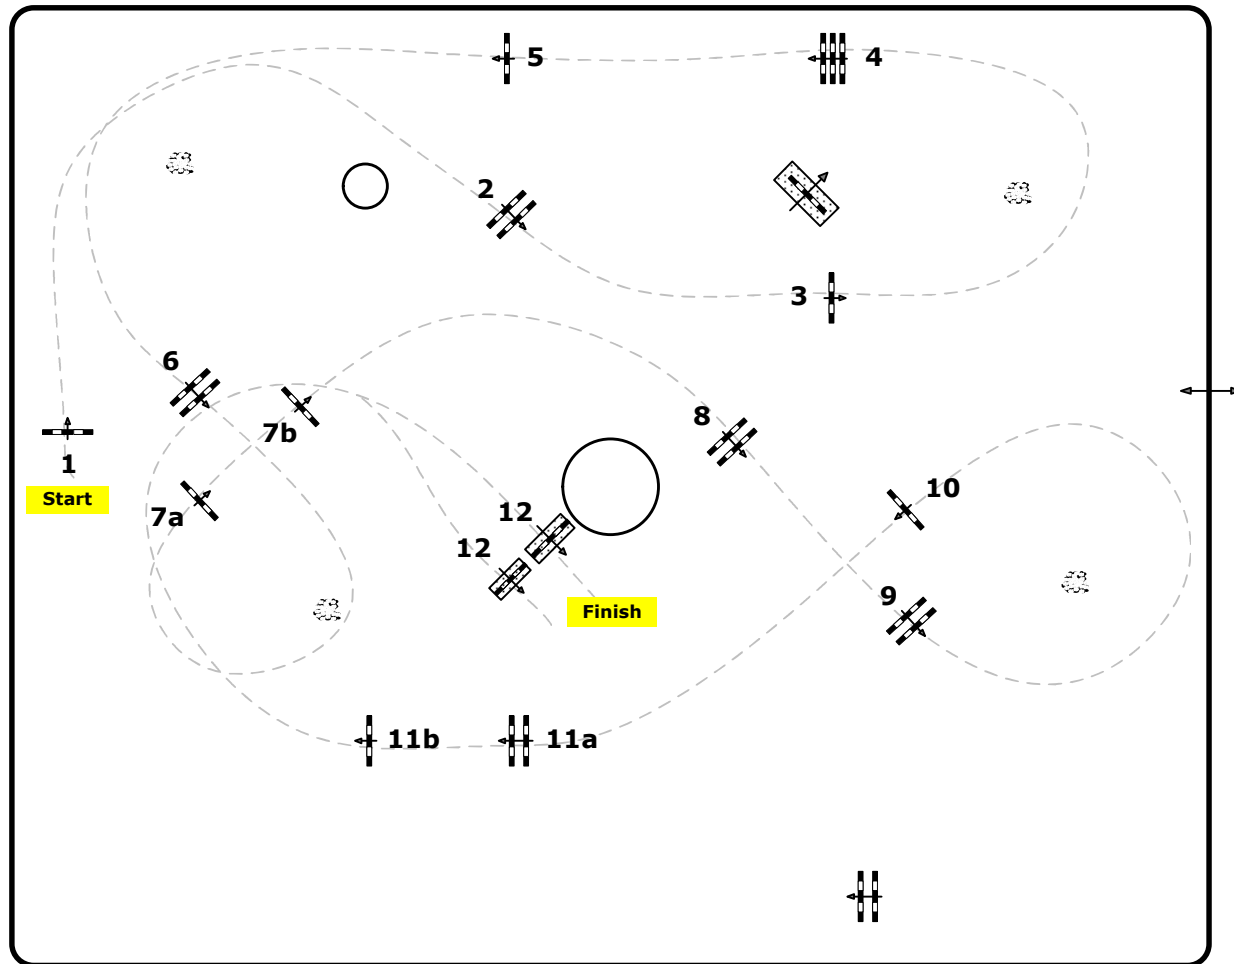

CSIO **** Linz Ebelsberg, OÖ

08 -11. May 2014

Youngster Tour

Competition against the clock

Table: A

National RG:

FEI RG / Art. 238.2.1

Height: 1,35 1,40 m

Speed: 350 m/min

Length: 490 m

Time allowed: 84 sec

Time limit: 168 sec

Obstacles: 12

Efforts: 14

1st Jump-off:

Length: 0 m