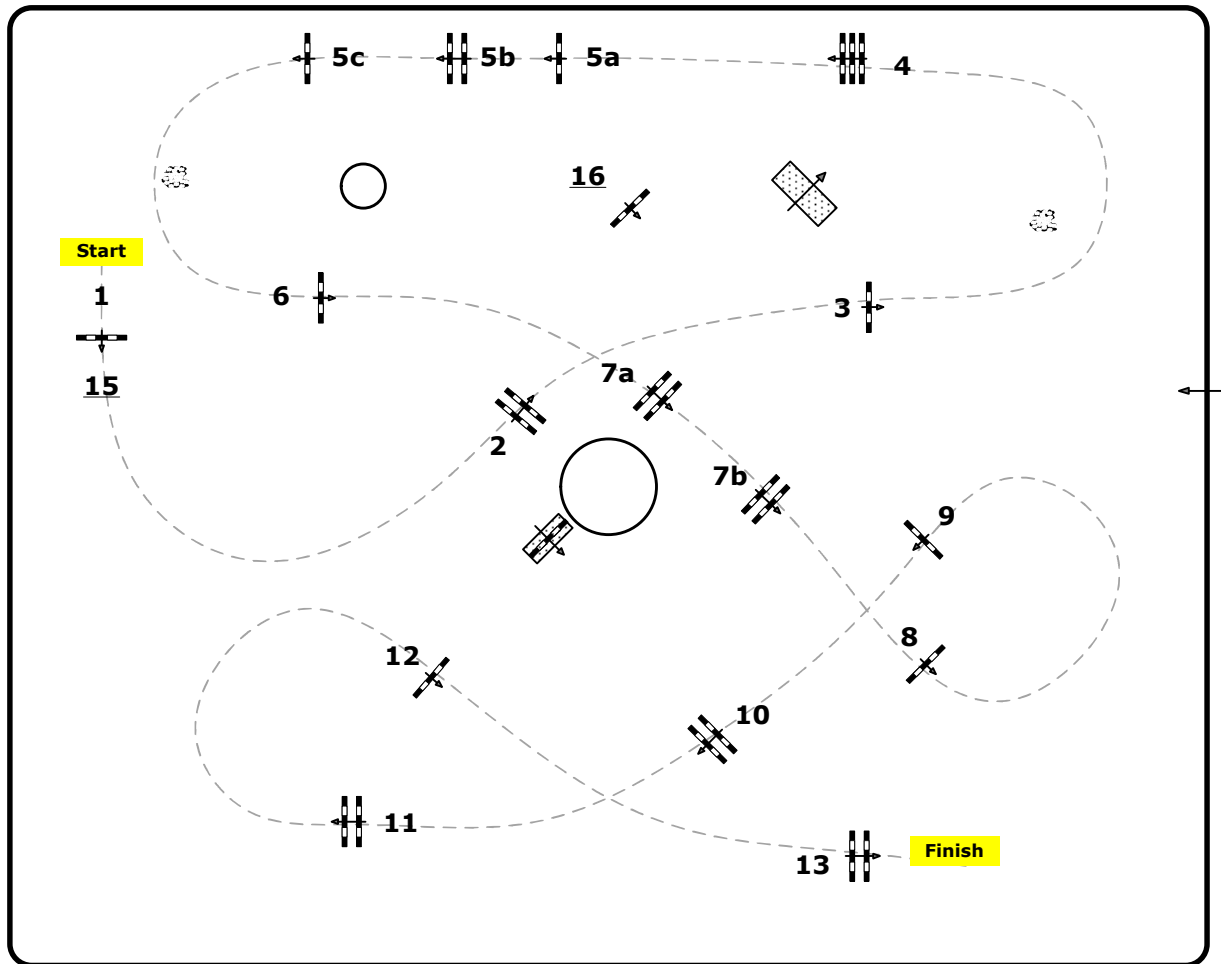

CSIO **** Linz Ebelsberg, OÖ

8

08 -11. May 2014

Silver Tour

Competition with one jump-off

Course Design: **Madi Franz & Pascal (AUT)**

Schiermayr Franz (AUT)

Appe Adi (AUT)

Table: A

National RG:

FEI RG / Art. 238.2.2

Height: 1,45 m

Speed: 350 m/min

Length: 440 m

Time allowed: 76 sec

Time limit: 152 sec

Obstacles: 13

Efforts: 16

1st Jump-off:

15-16-4-5bc-6-7b-9-11

Length: 410 m

Time allowed: 71 sec

Time limit: 142 sec

Assistent:

Riedler Helmut (AUT)

Fuchs Hannes (AUT)

Reitetschläger Kurt (AUT)

Krenn Armin (AUT)