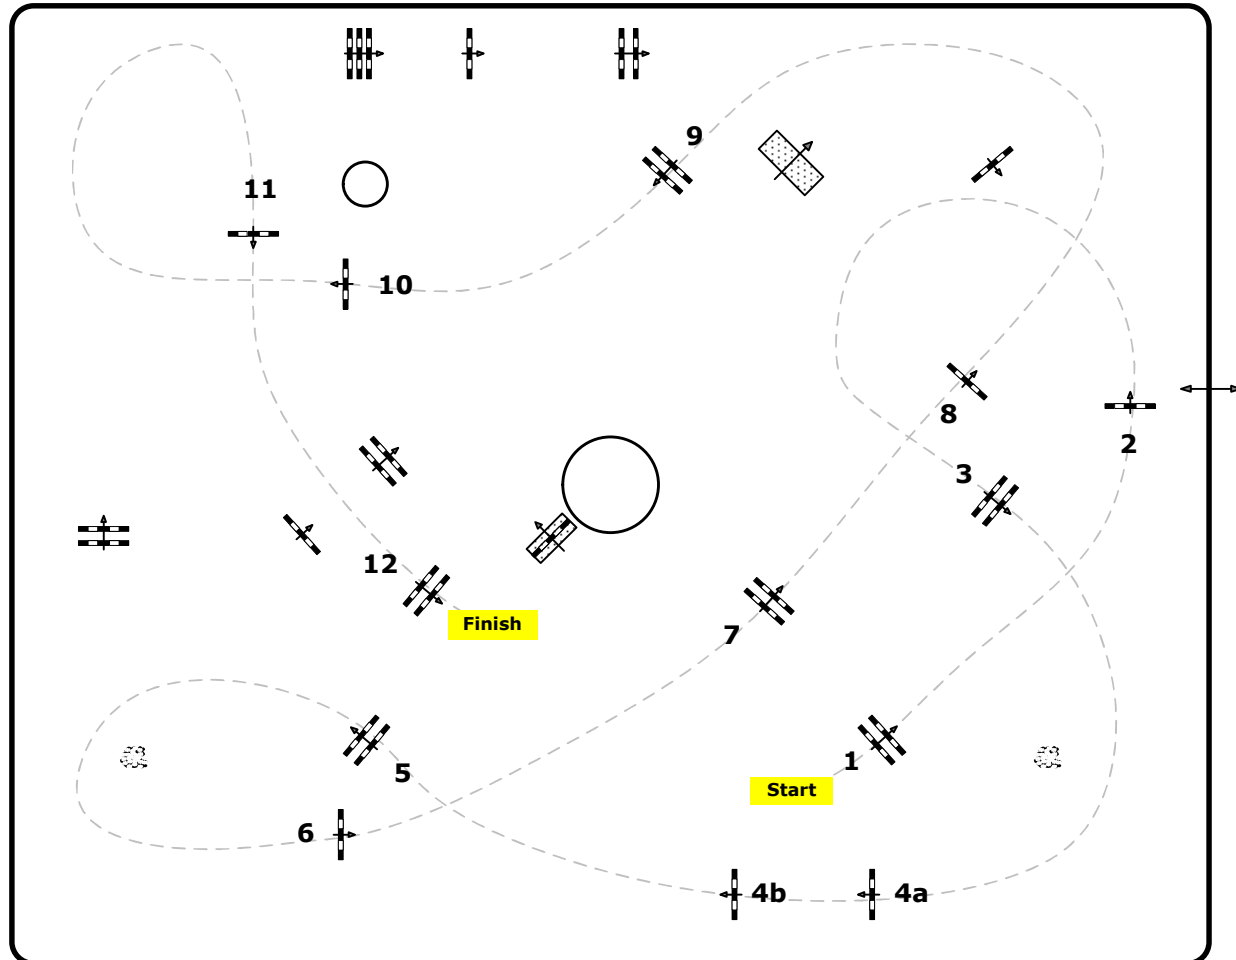

### VIP Tour small & medium Competition against the clock

Course Design: **Madi Franz & Pascal (AUT)** Schiermayr Franz (AUT) Appe Adi (AUT)

Table: A

National RG:

FEI RG / Art. 238.2.1

Height: 1.15 1.25 m

Speed: 350 m/min

Length: 500 m

Time allowed: 86 sec

Time limit: 172 sec

Obstacles: 12

Efforts: 13

2nd Phase:

Length: 0 m

Time allowed: 0 sec