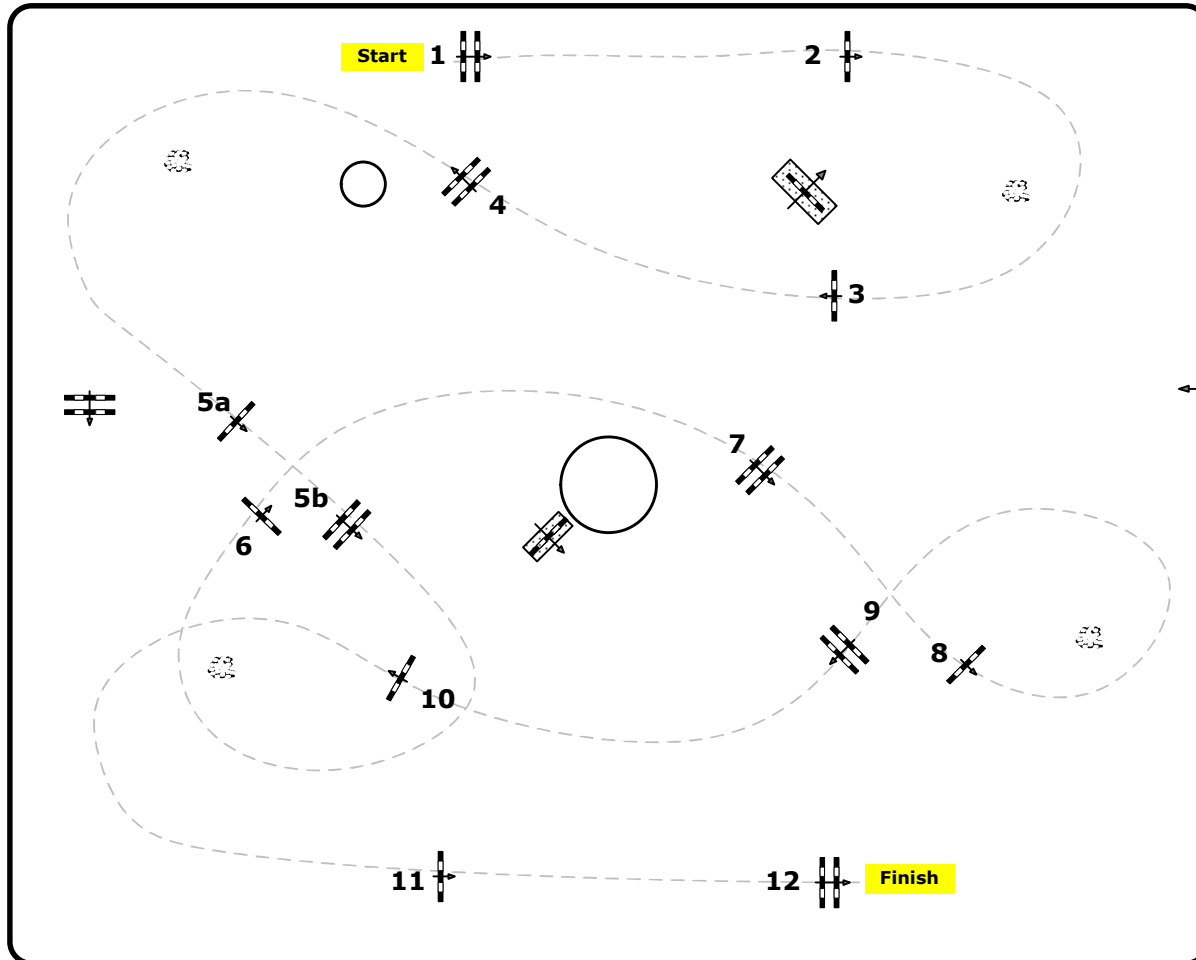

08 -11. May 2014

VIP Tour Small / Medium Competition against the clock

Table: A

National RG:

FEI RG / Art. 238.2.1

Height: 1,15 1,25 m

Speed: 350 m/min

Length: 490 m

Time allowed: 84 sec

Time limit: 168 sec

Obstacles: 12

Efforts: 13

1st Jump-off:

Length: 0 m

Time allowed: 0 sec

Time limit: 0 sec