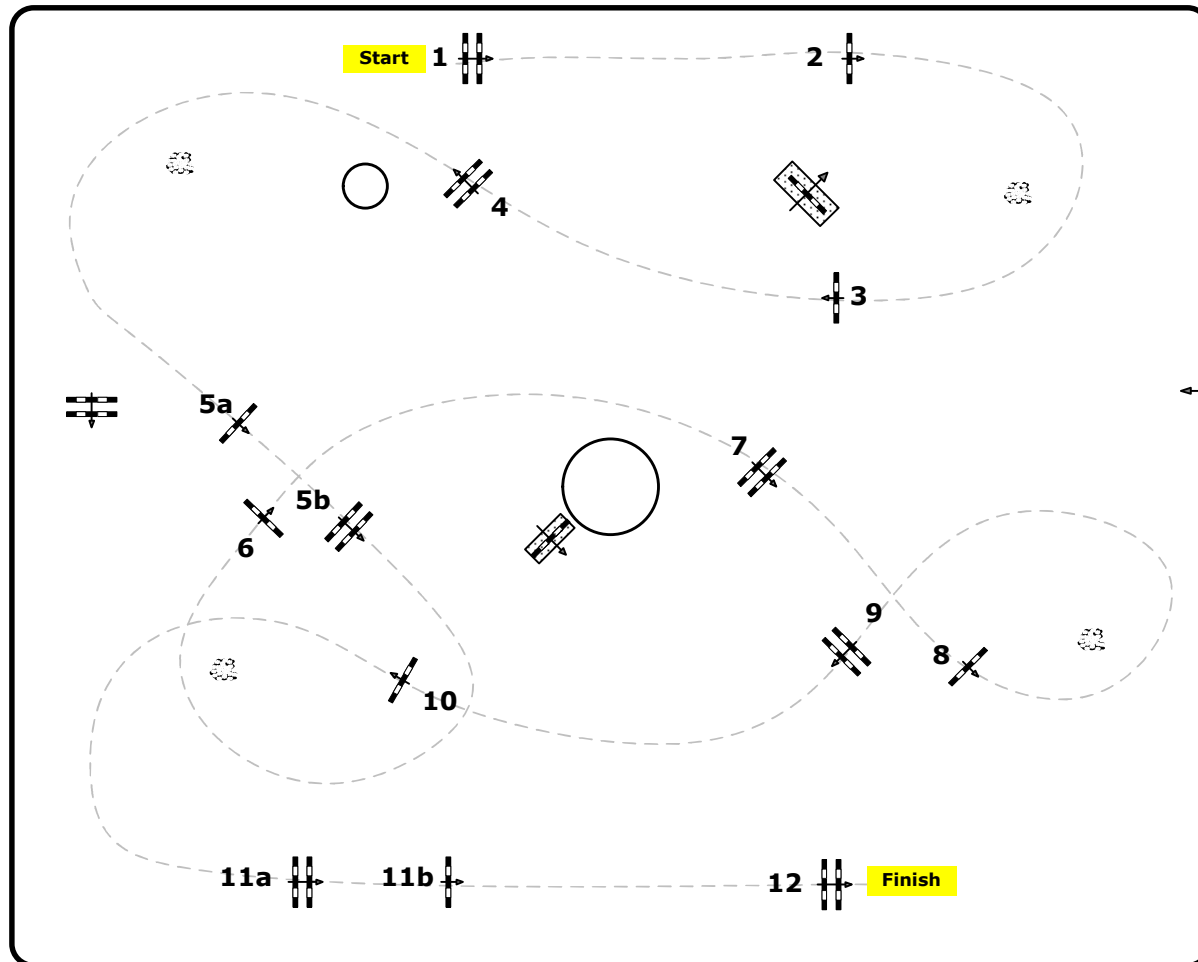

08 -11. May 2014

VIP Tour Big Competition against the clock

Table: A

National RG:

FEI RG / Art. 238.2.1

Height: 1,40 m

Speed: 350 m/min

Length: 490 m

Time allowed: 84 sec

Time limit: 168 sec

Obstacles: 12

Efforts: 14

1st Jump-off:

Length: 0 m

Time allowed: 0 sec

Time limit: 0 sec