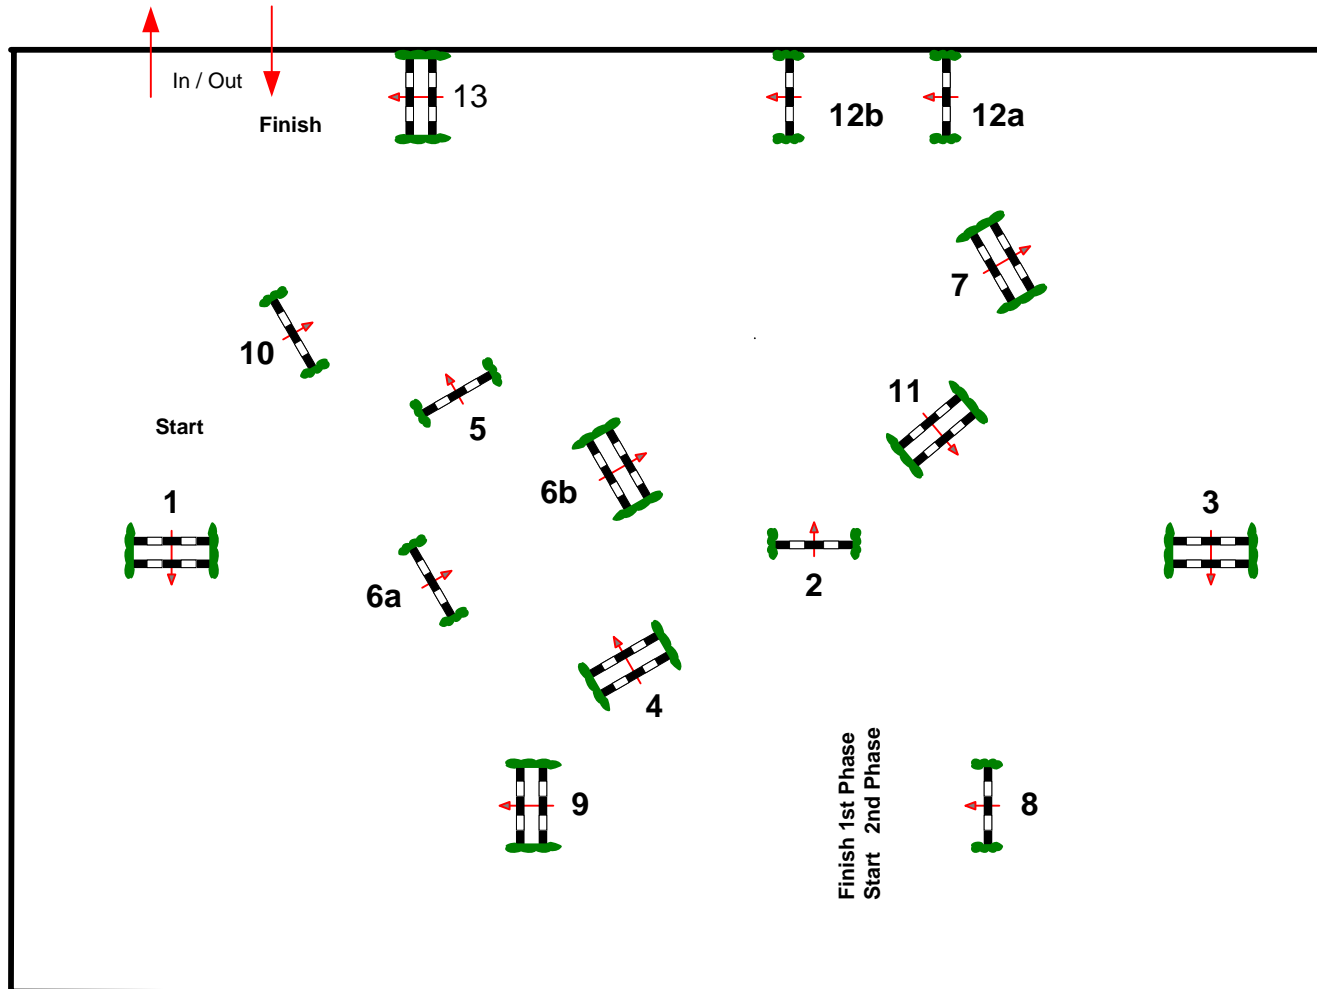

JBK Horse Festival

Class No.: 2

Mediu, tour

Competition in two Phases

8. maj 2015

Start: 0:00

Table: A
National RG:
FEI RG / Art. 274.5.3
Height: 1,35 m

Speed: 350 m/min
Length: 340 m
Time allowed: 59 sec
Time limit: 118 sec

Obstacles: 1-8
Efforts:
Penalty sec:
Closed combination:

2nd Phase: 9-13
Length: 210 m
Time allowed: 36 sec
Time limit: 72 sec

2nd Jump-off:
Length: 0 m
Time allowed: 0 sec
Time limit: 0 sec

*Bo Bak Andersen
Erling Simonsen
Brian Juhl Hansen*