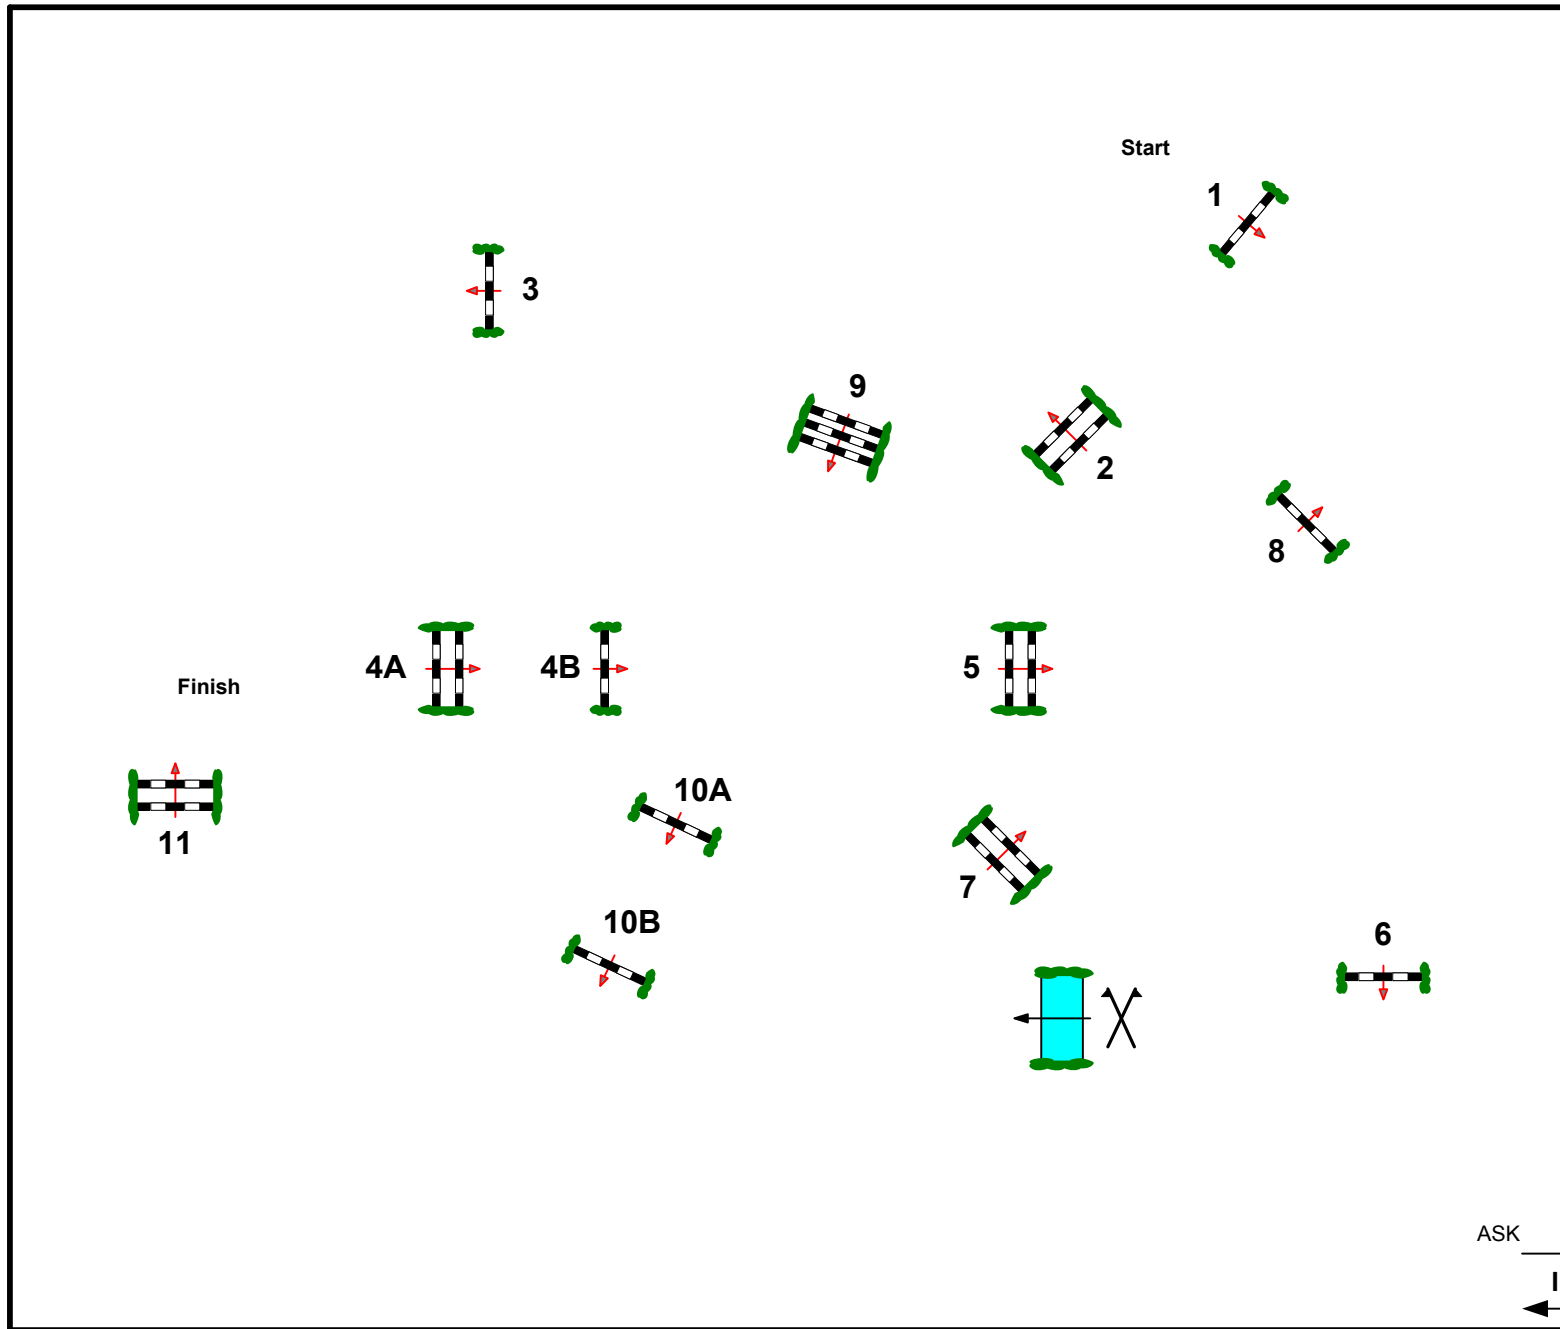

JBK Horse Festival 2015 CSI1*

Judge

Class No.: 41

CSI1* Big Tour Presented by
DANSK RIDE FORBUND

Competition against the clock

14. maj 2015

Table: A
National RG: A
FEI RG / Art. 238.2.1
Height: 1,35 m

Speed: 350 m/min

Length: 420 m
Time allowed: 72 sec
Time limit: 144 sec

Obstacles: 1-11
Efforts: 13
Penalty sec
Closed combination:

ASK
In / Out

Course Designers
Erling E. Simonsen
Bo Bak Andersen