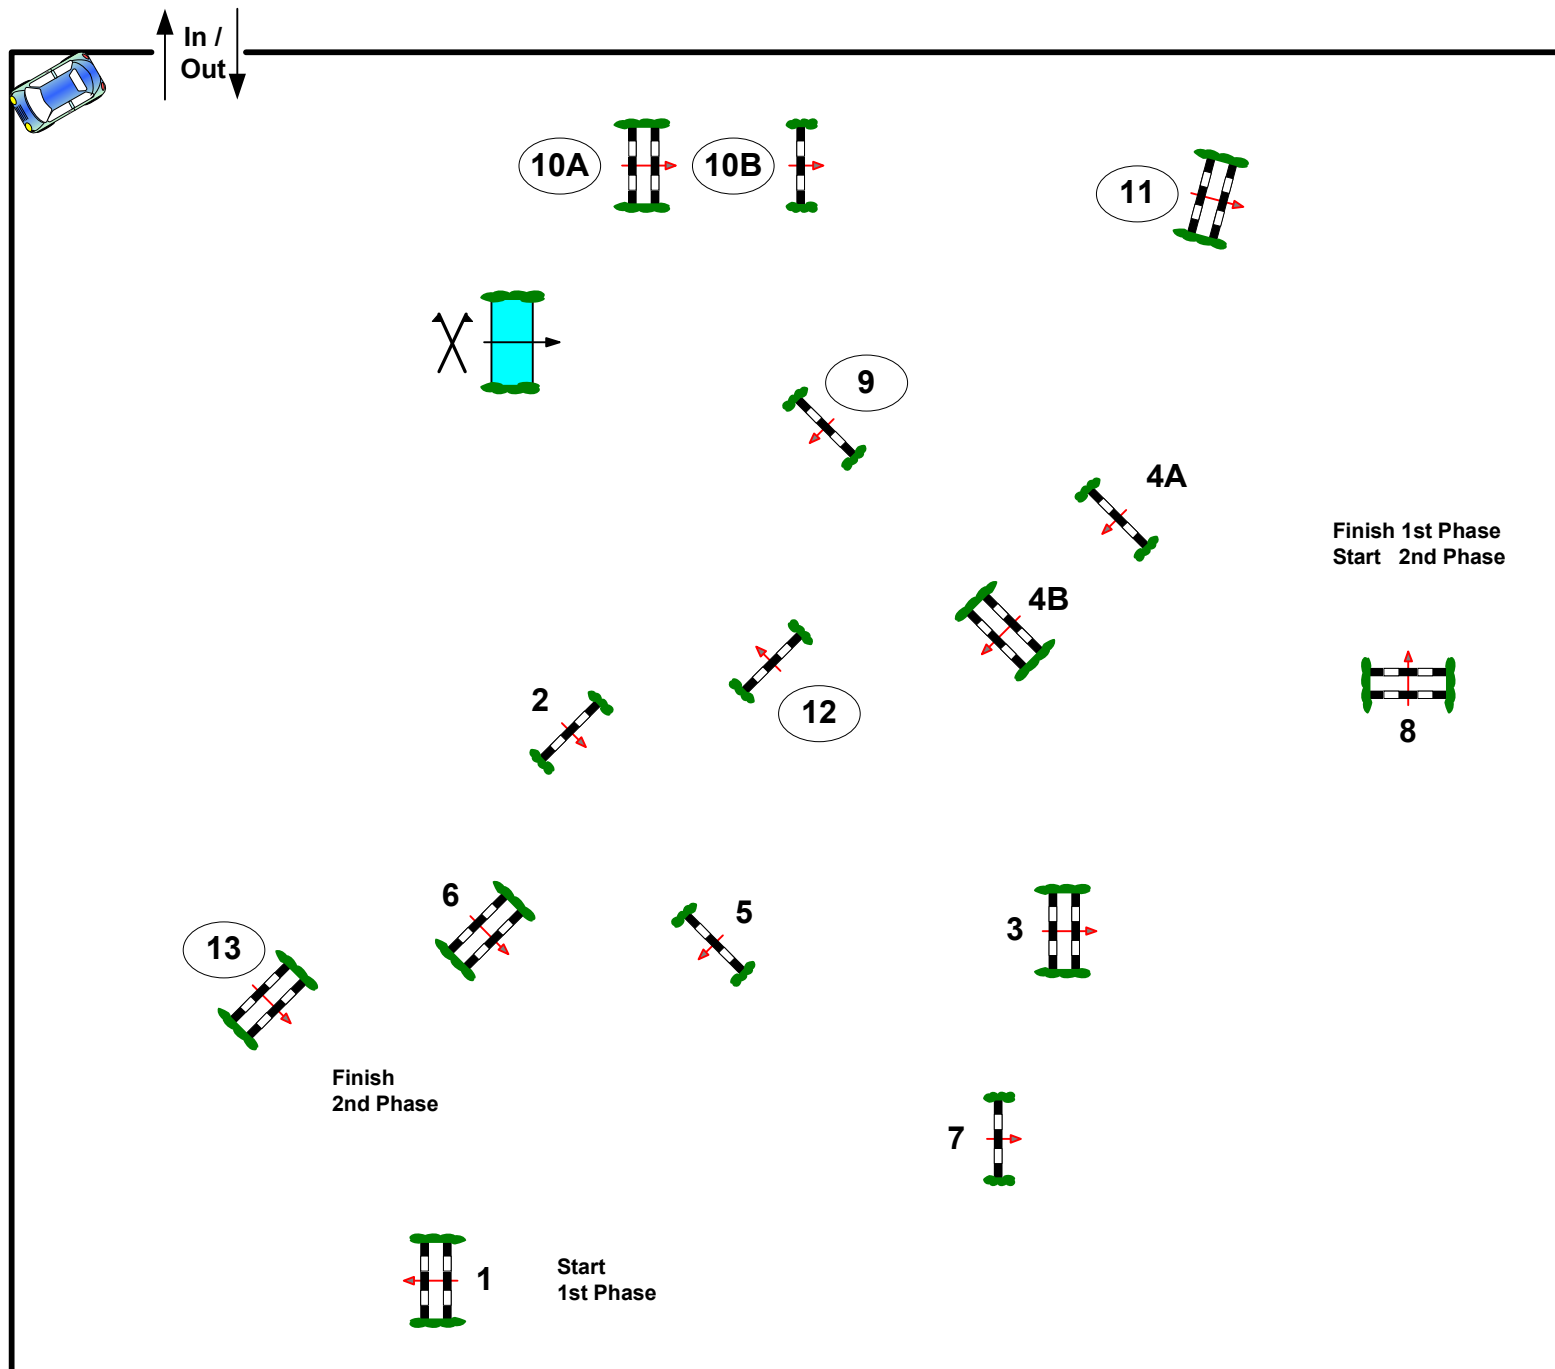

JBK Horse Festival CSI1*

JBK HORSE SHOWS

Class No.: 50

CSI1* Big Tour Presented by
DANSK RIDE FORBUND

Competition in two Phases

16. maj 2015

Table: A

National RG: B4

FEI RG / Art. 274.5.3

Height: 1,40 m

Speed: 350 m/min

Length: 370 m

Time allowed: 64 sec

Time limit: 128 sec

Obstacles: 1-8

Efforts: 9

Penalty sec

Closed combination:

2nd Phase:

9-10A-10B-11-12-13

Length: 280 m

Time allowed: 48 sec

Time limit: 96 sec

Course Designers

Erling E. Simonsen

Bo Bak Andersen

Judge