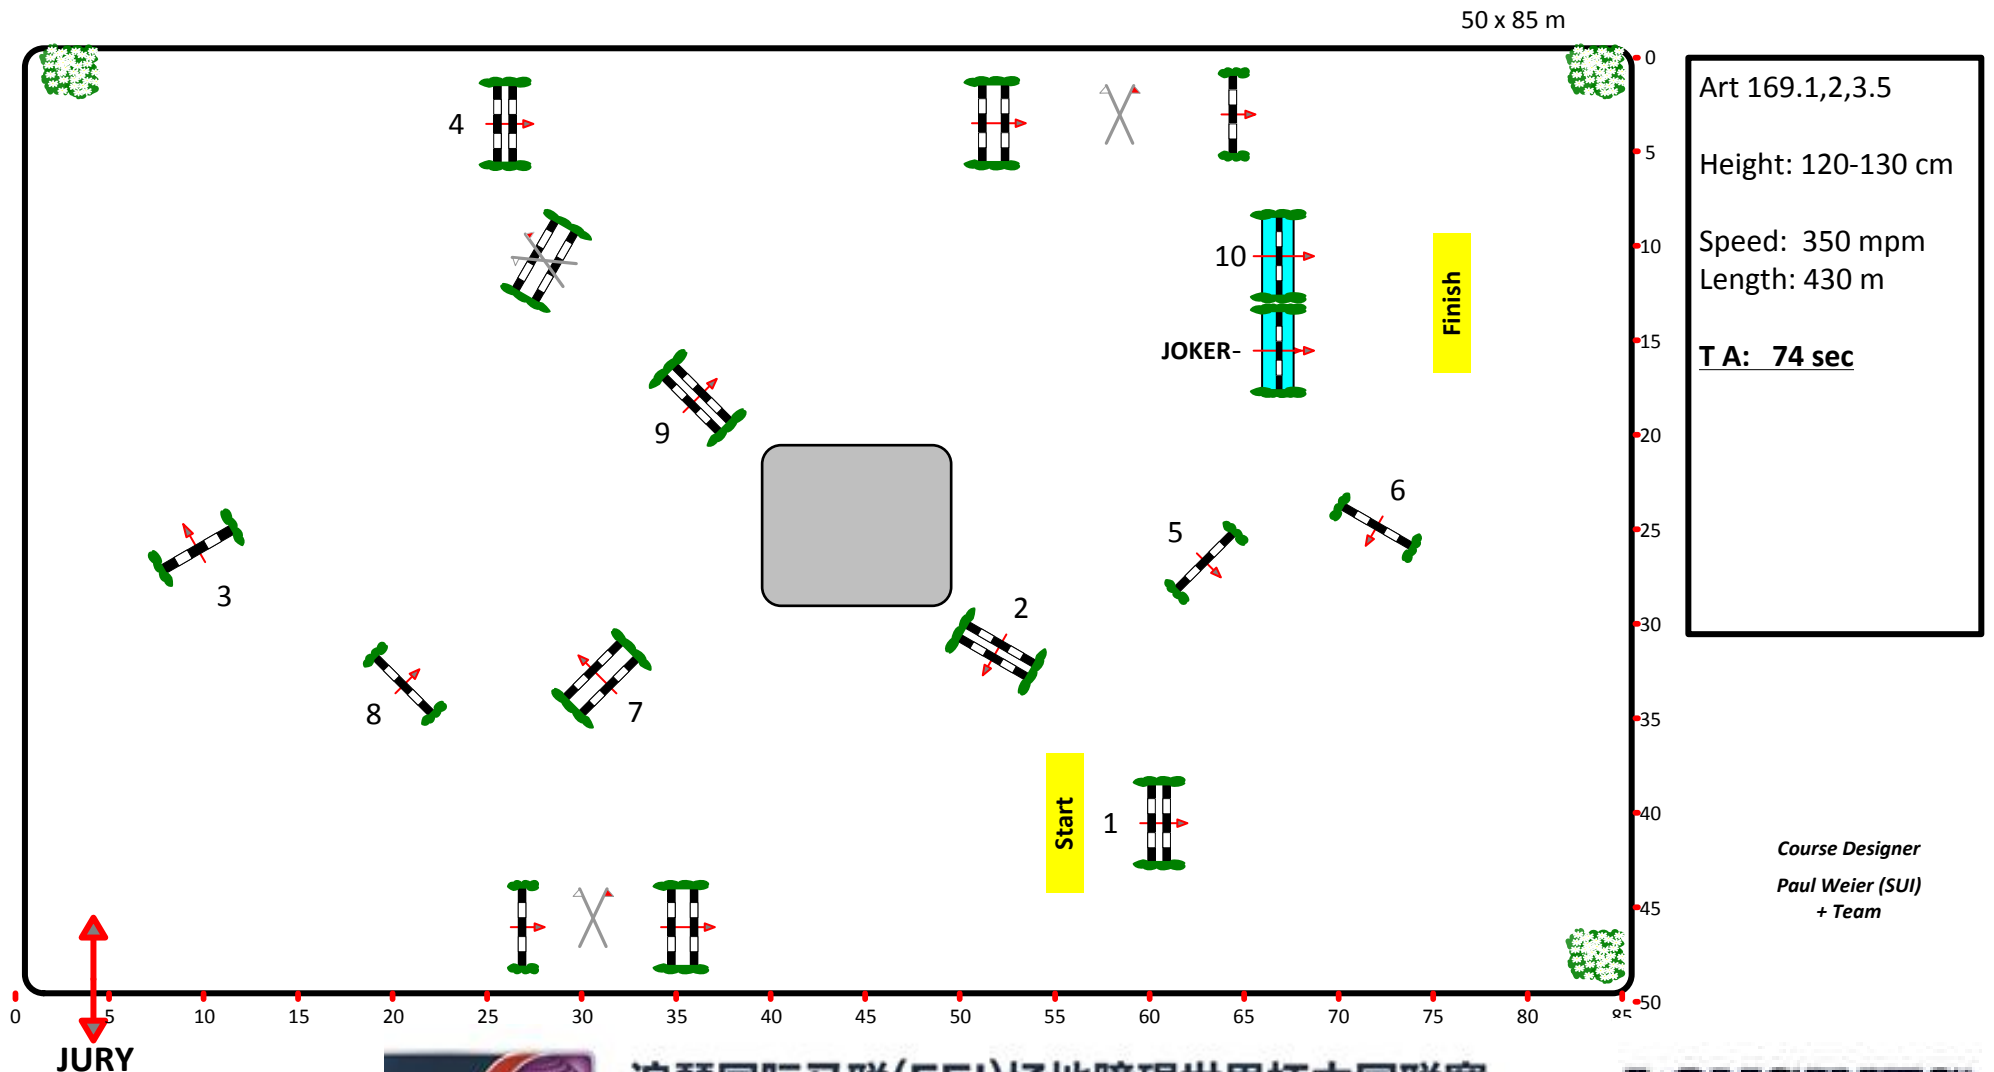

BEIJING 2015 LONGINES FEI World Cup Jumping CHINA LEAGUE

Accumulator

Saturday, 25th April

Start: 13:00

浪琴国际马联(FEI)场地障碍世界杯中国联赛
LONGINES FEI WORLD CUP™ JUMPING CHINA LEAGUE