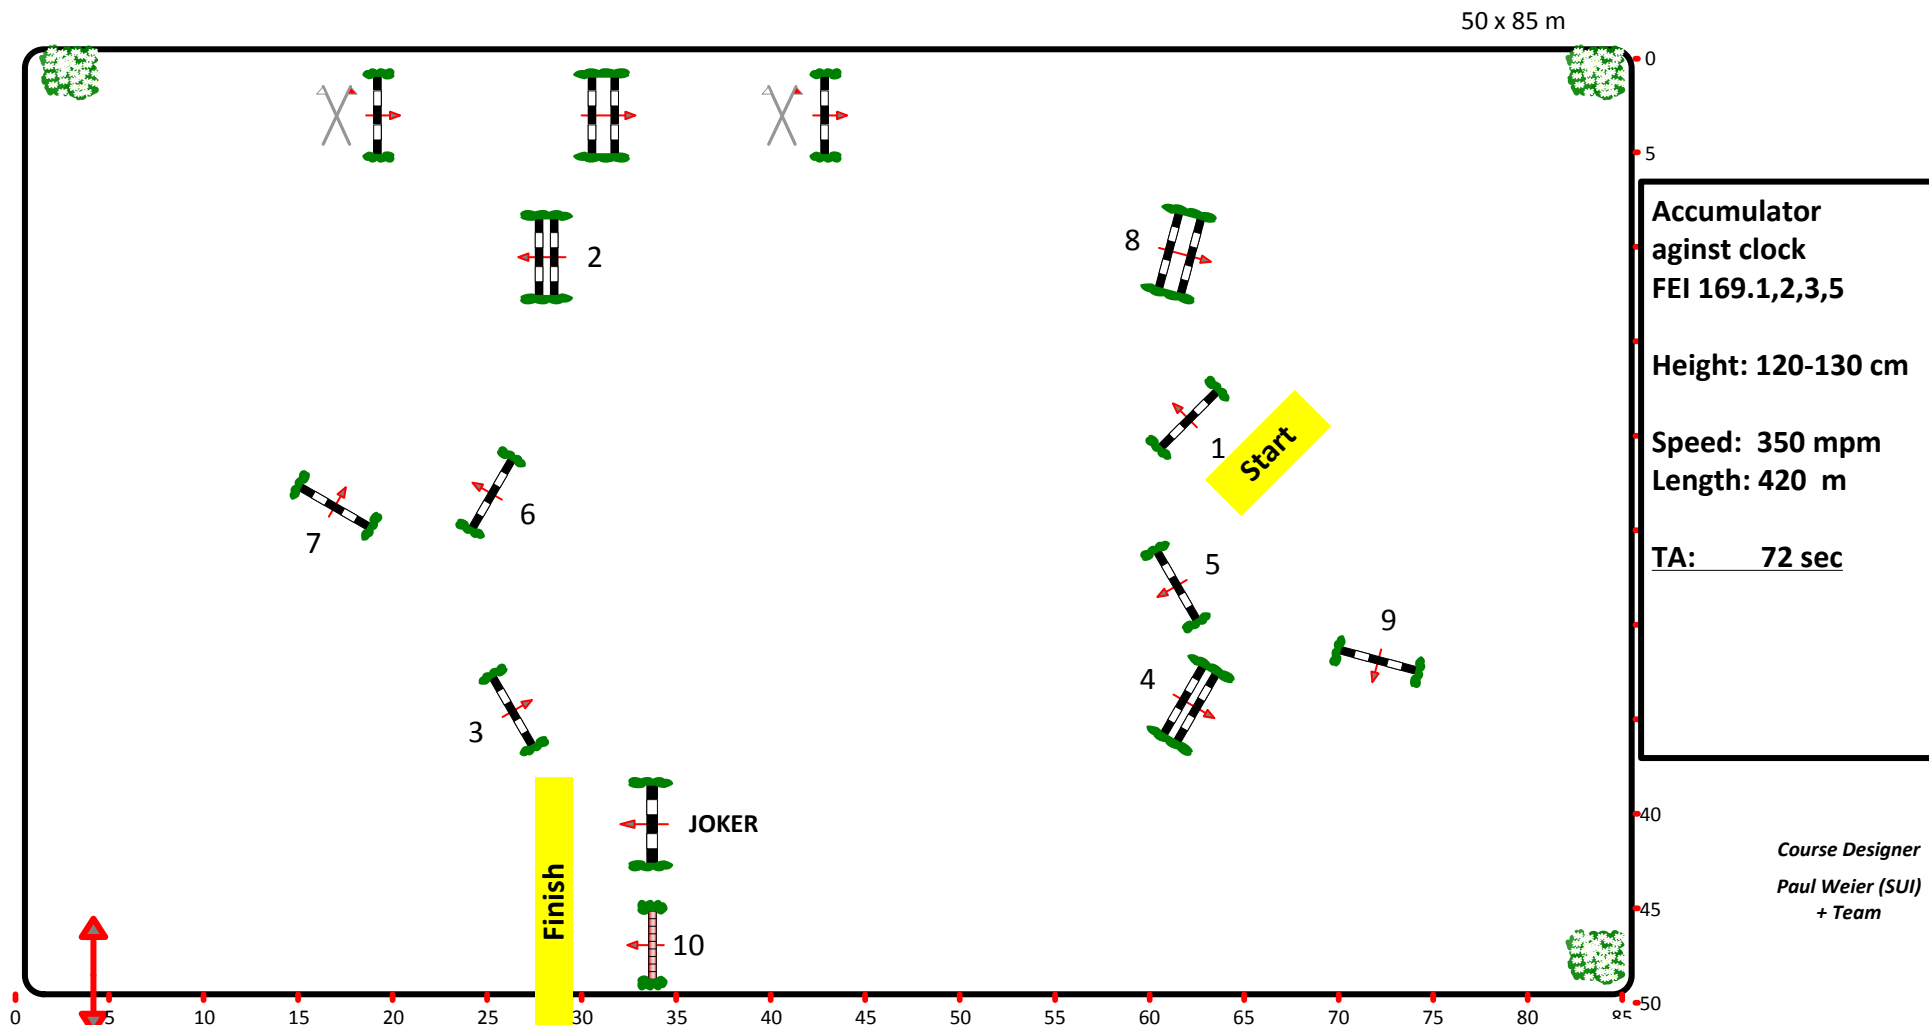

BEIJING 2015
LONGINES FEI World Cup Jumping
CHINA LEAGUE – 2nd Leg

1

Accumulator Competition

Saturday, May 2nd

Start: 08:30

JURY

浪琴表国际马联(FEI)场地障碍世界杯 – 中国联赛
LONGINES FEI WORLD CUP™ JUMPING – CHINA LEAGUE