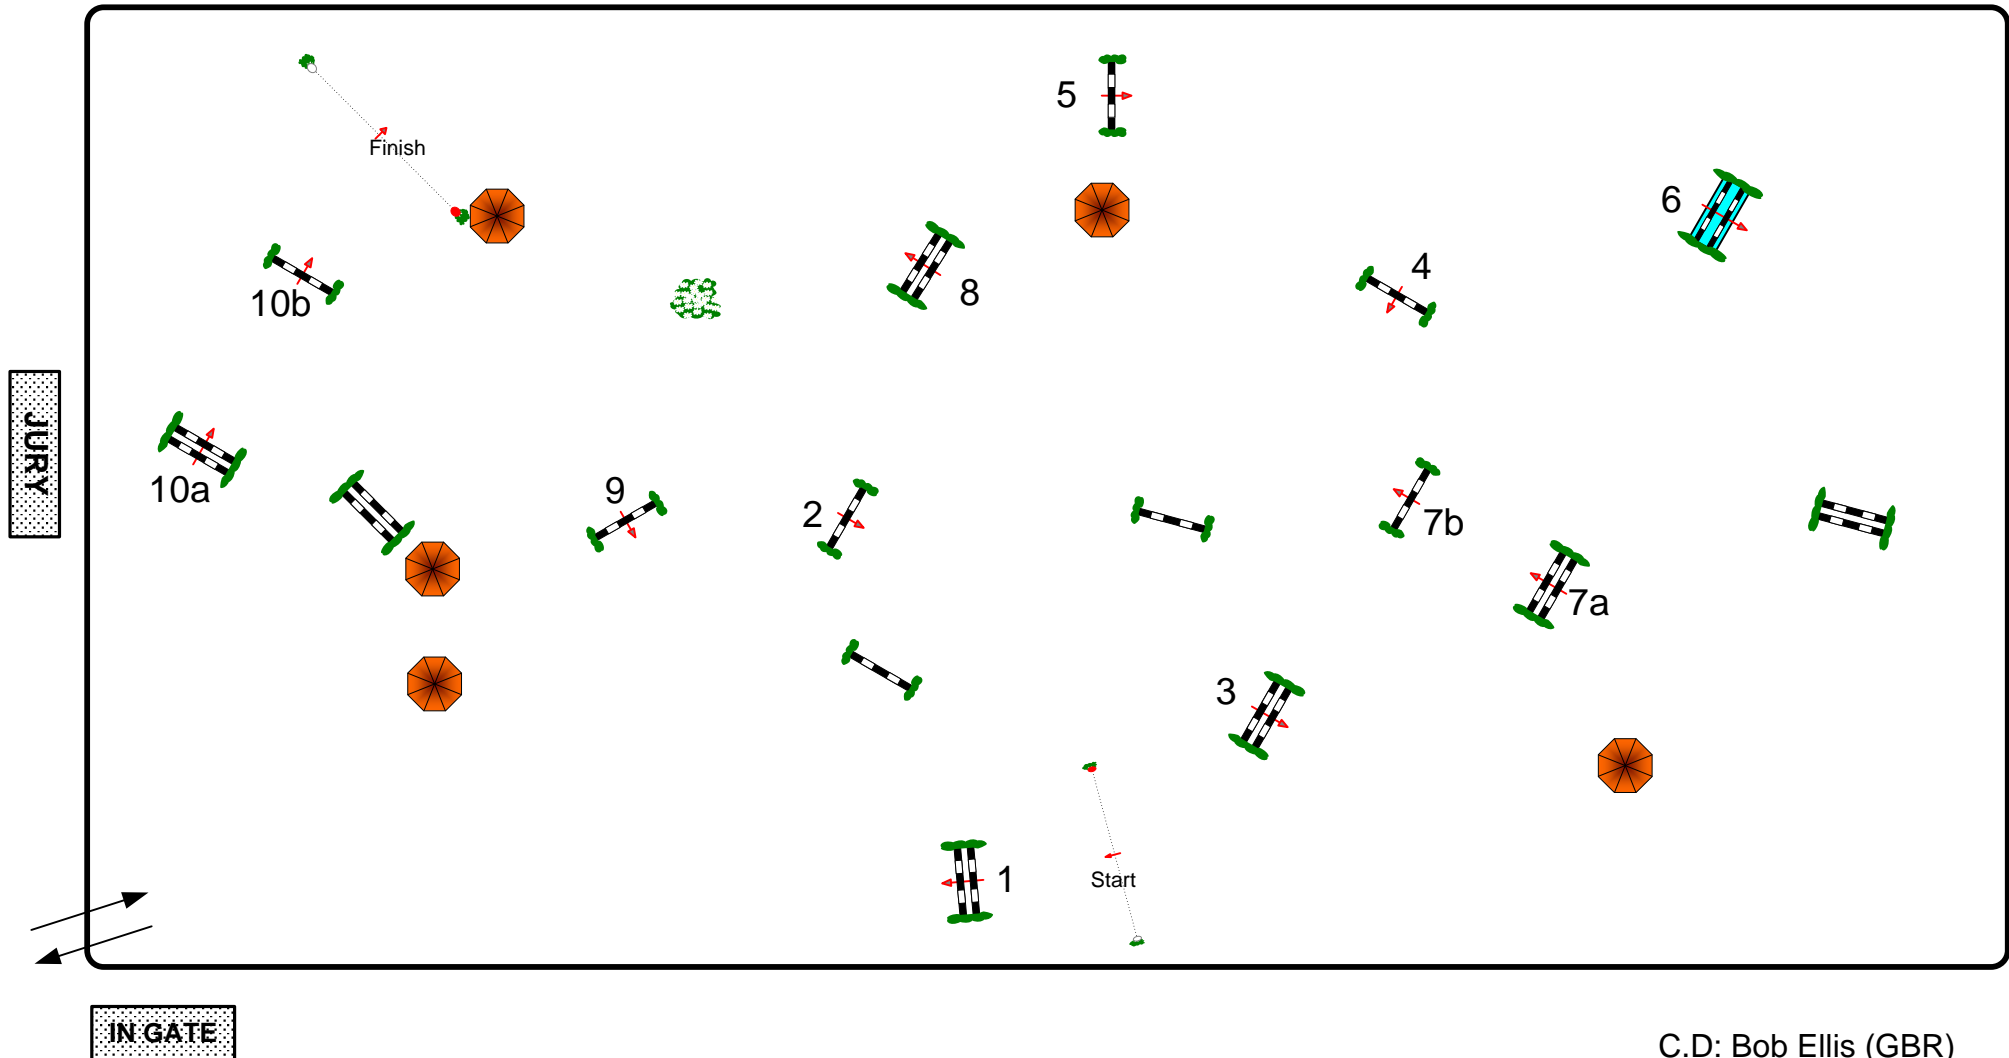

Royal Windsor Horse Show 13 – 17 May 2015

3

Class No.: 3 Walwyn Novice Championship

13 May 2015

Table: A4
National RG:
FEI RG / Art.
Height: 1.30 m

Speed: 350 m/min
Length: 555 m
Time allowed: 96 sec
Time limit: 192 sec

Obstacles: 1-10
Efforts: 12
Penalty sec: n/a
Closed combination: n/a

1st Jump-off: n/a
Length: 0 m
Time allowed: 0 sec
Time limit: 0 sec

C.D: Bob Ellis (GBR)