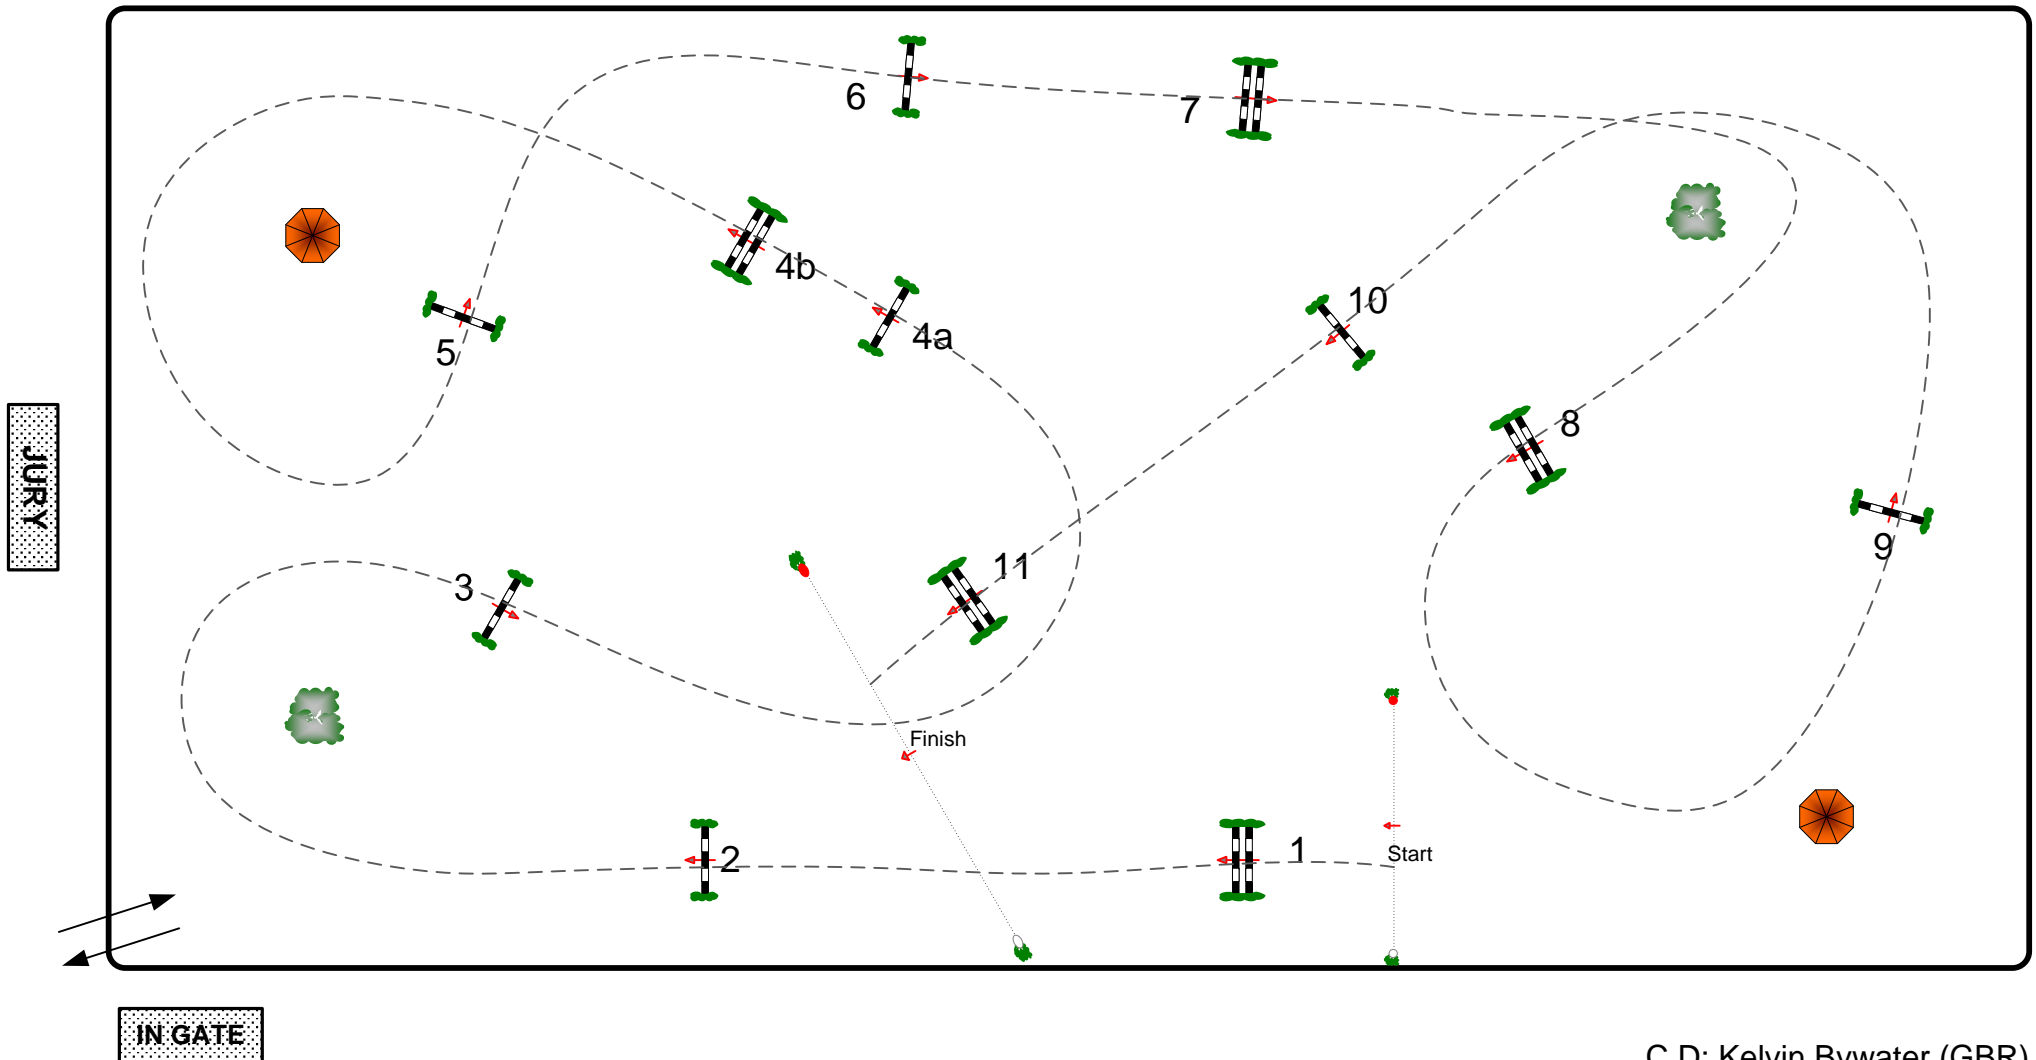

Royal Windsor Horse Show 13 – 17 May 2015

108

Class No.: 108 CSI1*

16 May 2015

Table: A
National RG: n/a
FEI RG / Art. 238.2.1
Height: 1.25 m

Speed: 350 m/min
Length: 520 m
Time allowed: 90 sec
Time limit: 180 sec

Obstacles: 1-11
Efforts: 12
Penalty sec: n/a
Closed combination: n/a

1st Jump-off: n/a
Length: 0 m
Time allowed: 0 sec
Time limit: 0 sec

C.D: Kelvin Bywater (GBR)