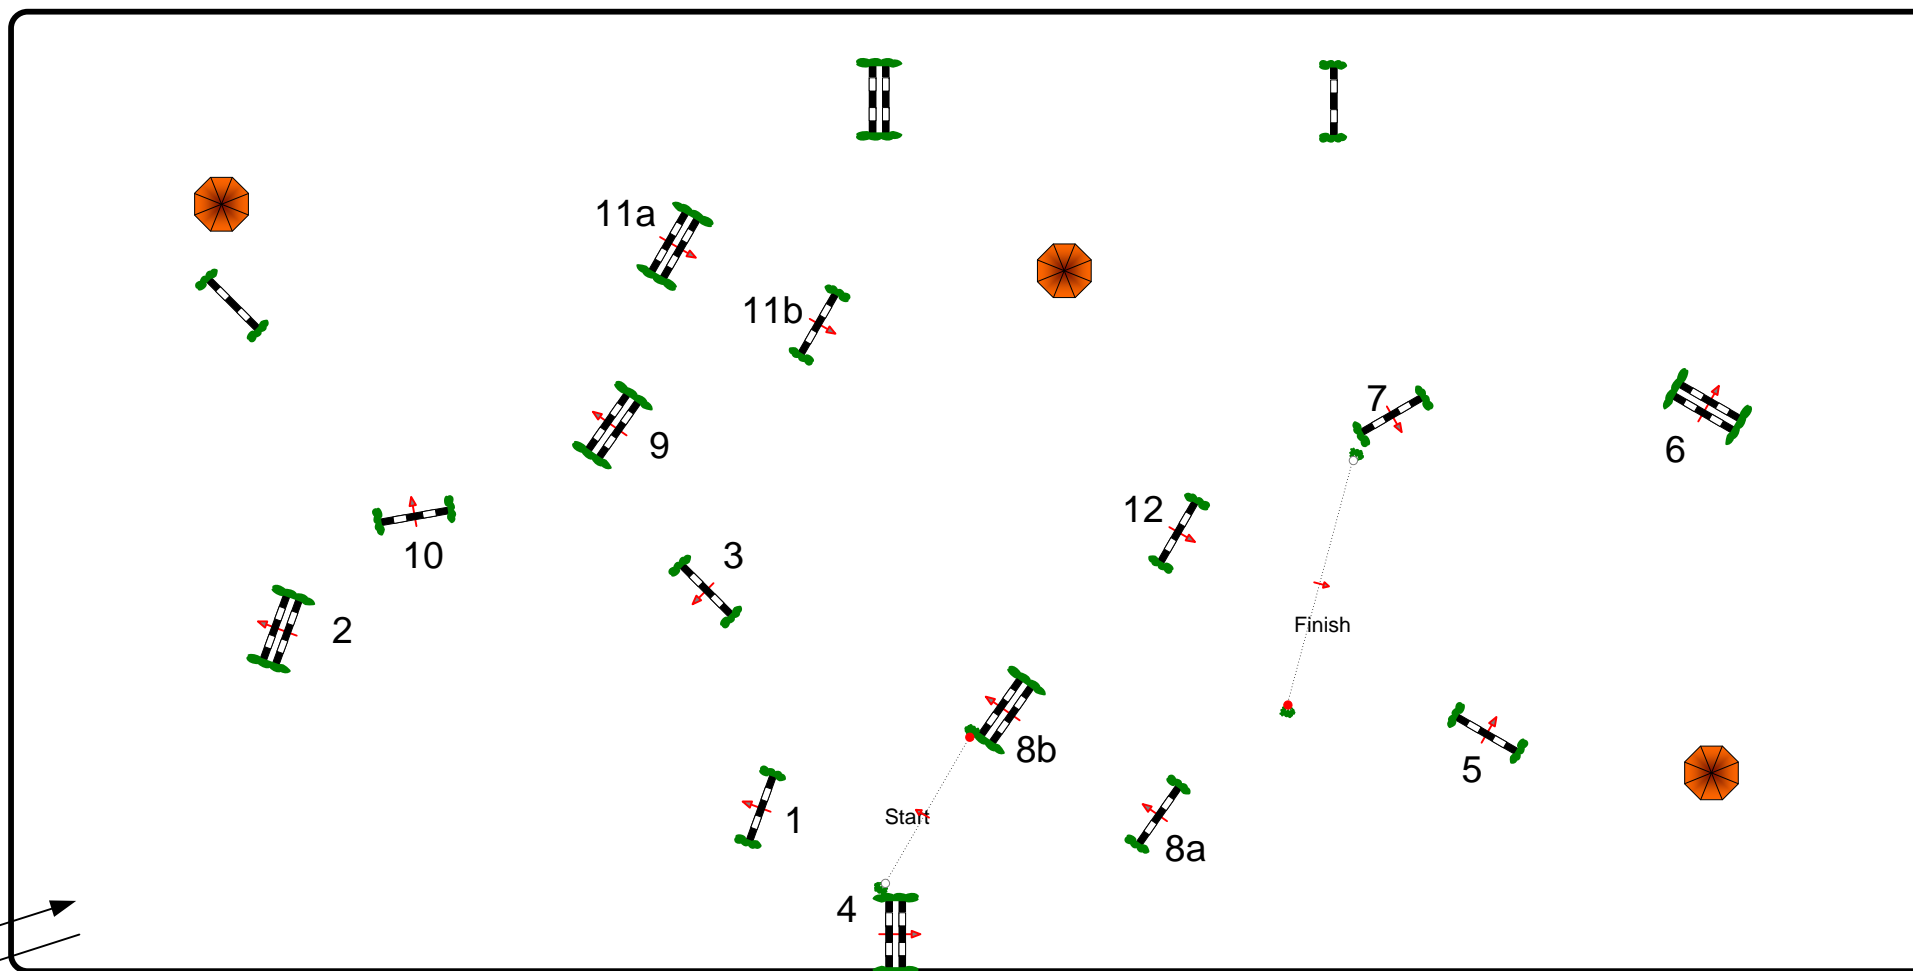

Royal Windsor Horse Show 13 – 17 May 2015

26

Class No.: 26 B & C

14 May 2015

Table: A4
National RG: 284
FEI RG / Art.
Height: 1.30/1.35 m

Speed: 350 m/min
Length: 590 m
Time allowed: 102 sec
Time limit: 204 sec

Obstacles: 1-12
Efforts: 14
Penalty sec: n/a
Closed combination: n/a

1st Jump-off: n/a
Length: 0 m
Time allowed: 0 sec
Time limit: 0 sec

IN GATE

C.D: Bob Ellis (GBR)