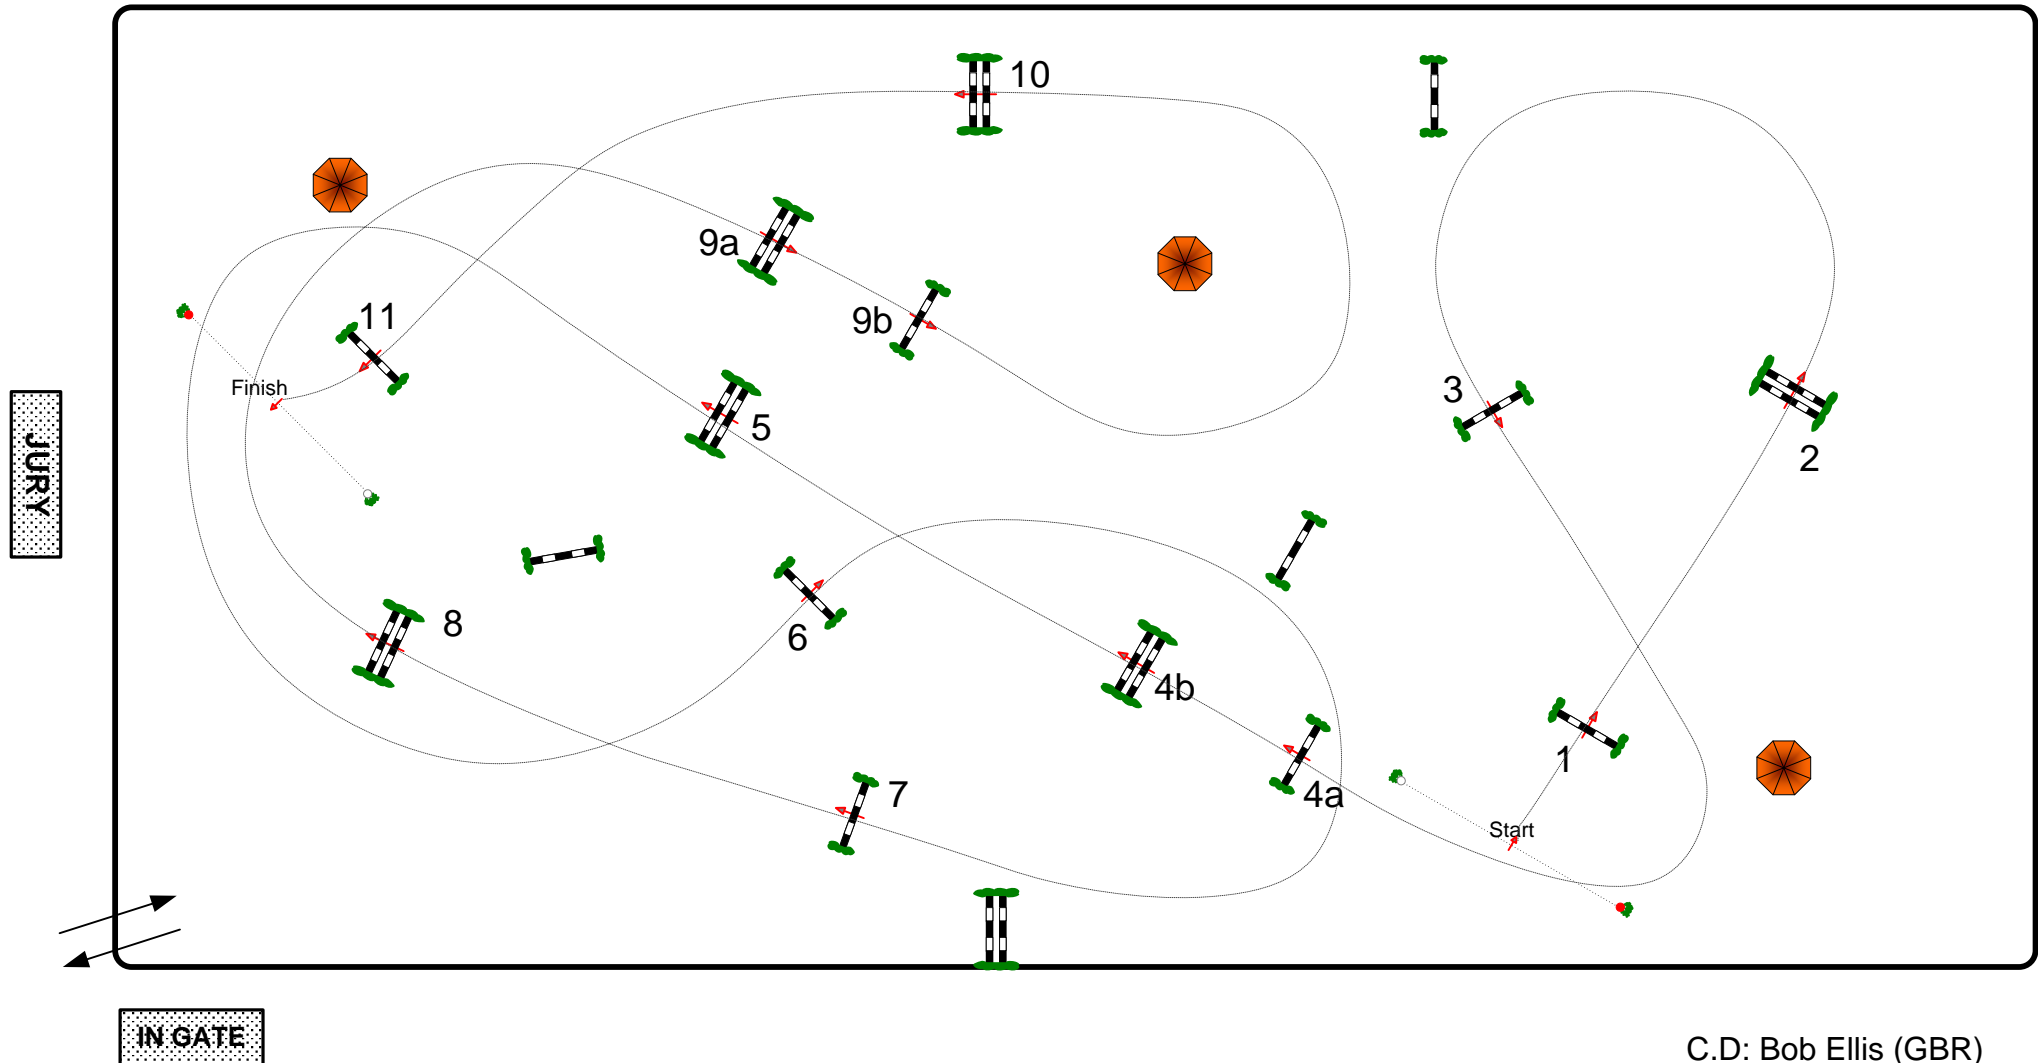

# Royal Windsor Horse Show 13 – 17 May 2015

27

Class No.: 27 CSI1\* Speed Stakes

14 May 2015

Table: A  
National RG: n/a  
FEI RG / Art. 238.2.1  
Height: 1.20 m

Speed: 350 m/min  
Length: 570 m  
Time allowed: 98 sec  
Time limit: 196 sec

Obstacles: 1-11  
Efforts: 13  
Penalty sec: n/a  
Closed combination: n/a

1st Jump-off: n/a  
Length: 0 m  
Time allowed: 0 sec  
Time limit: 0 sec

C.D: Bob Ellis (GBR)