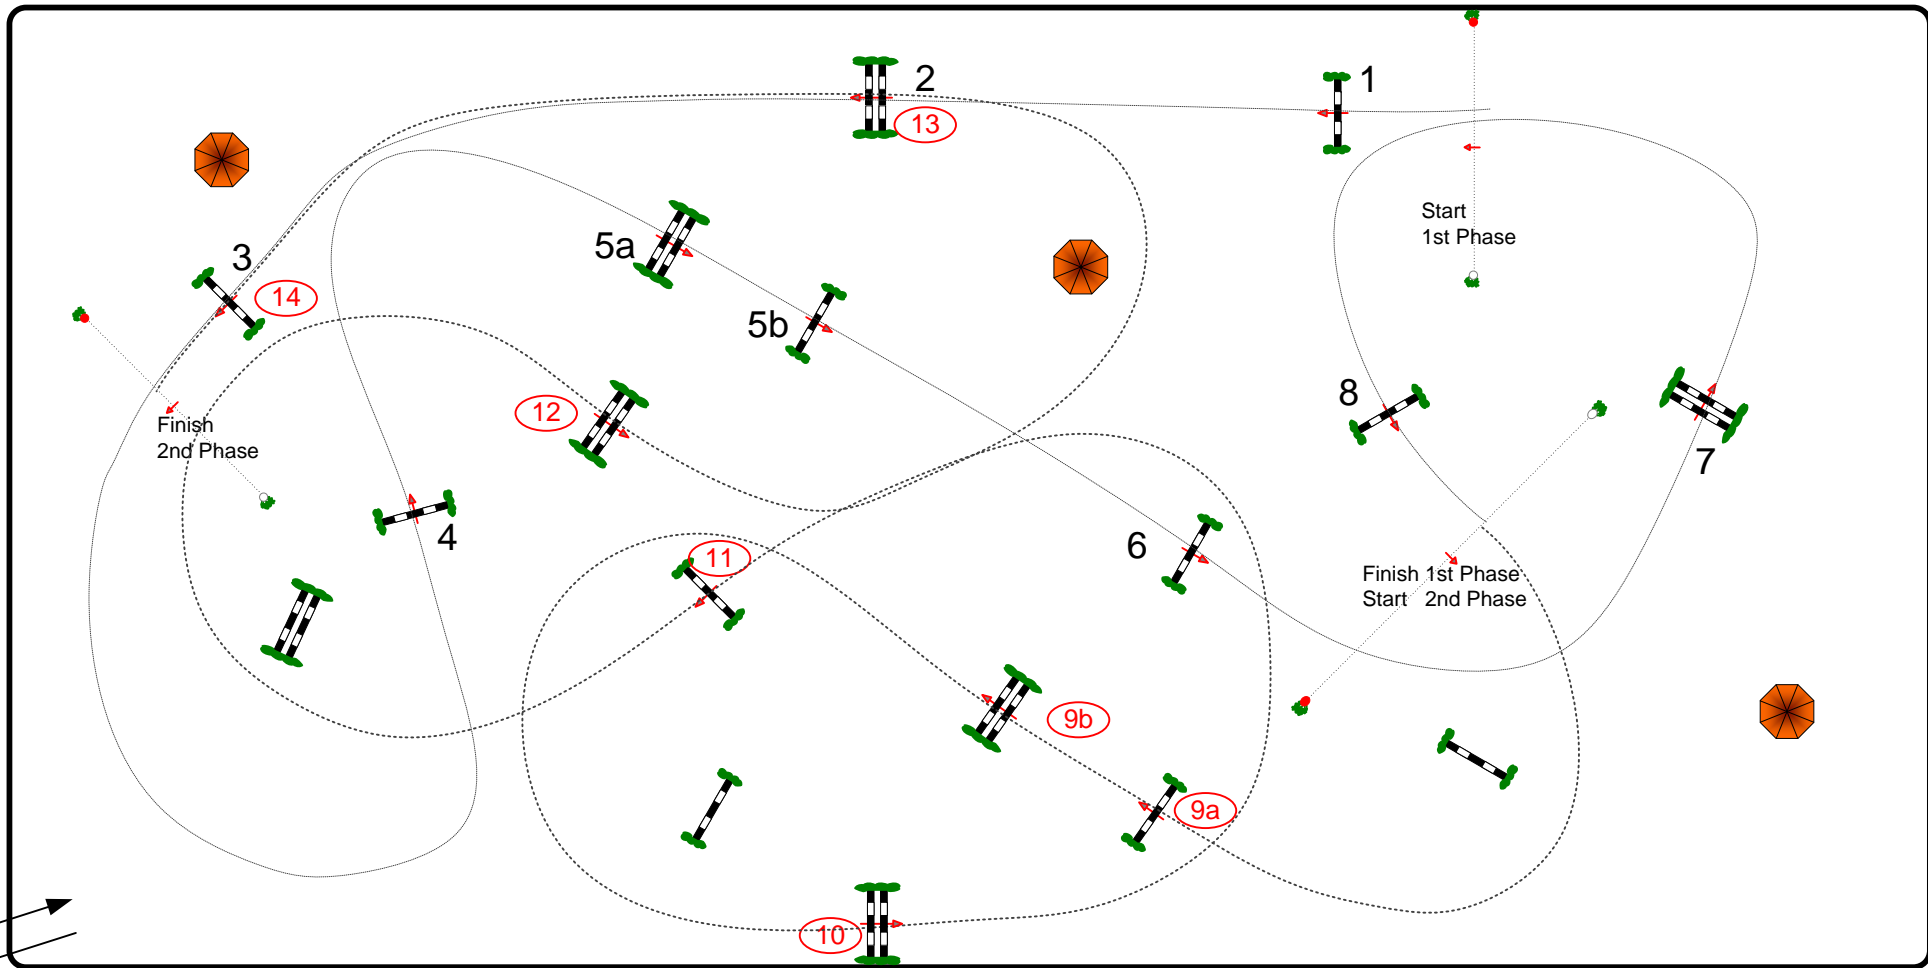

Royal Windsor Horse Show 13 – 17 May 2015

28

Class No.: 28 CSI1* Two Phase

14 May 2015

Table: A
National RG: n/a
FEI RG / Art. 274.5.3
Height: 1.25 m

Speed: 350 m/min
Length: 360 m
Time allowed: 62 sec
Time limit: 124 sec

Obstacles: 1-8
Efforts: 9
Penalty sec: n/a
Closed combination: n/a

1st Jump-off: 9-14
Length: 400 m
Time allowed: 69 sec
Time limit: 138 sec

IN GATE

C.D: Bob Ellis (GBR)