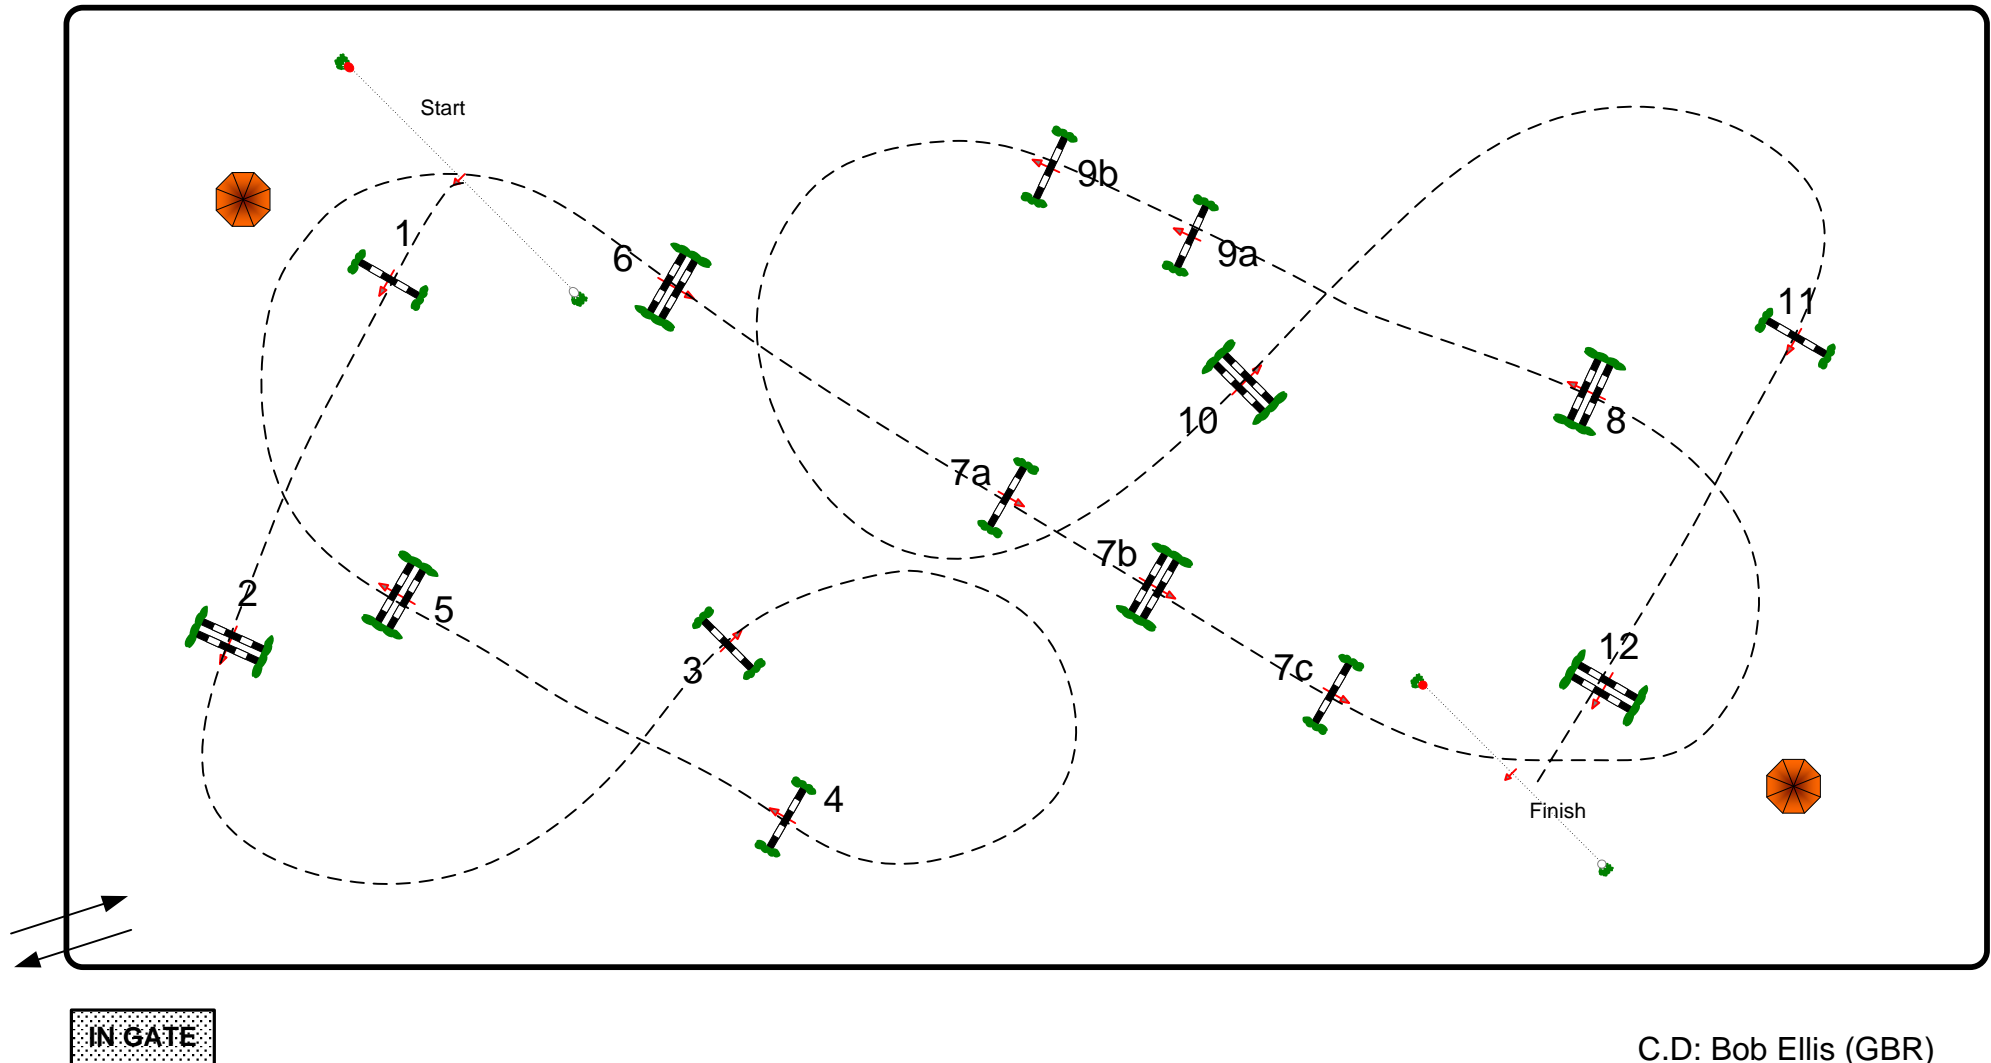

Royal Windsor Horse Show 13 – 17 May 2015

64

Class No.: 64 CSI3* Bahrain Pearl Stakes

15 May 2015

Table: A
National RG: n/a
FEI RG / Art. 238.2.2
Height: 1.50 m

Speed: 375 m/min
Length: 490 m
Time allowed: 79 sec
Time limit: 158 sec

Obstacles: 1-12
Efforts: 15
Penalty sec: n/a
Closed combination: n/a

1st Jump-off: 1,2,5,6,7bc,8,11,12
Length: 340 m
Time allowed: 55 sec
Time limit: 110 sec

C.D: Bob Ellis (GBR)