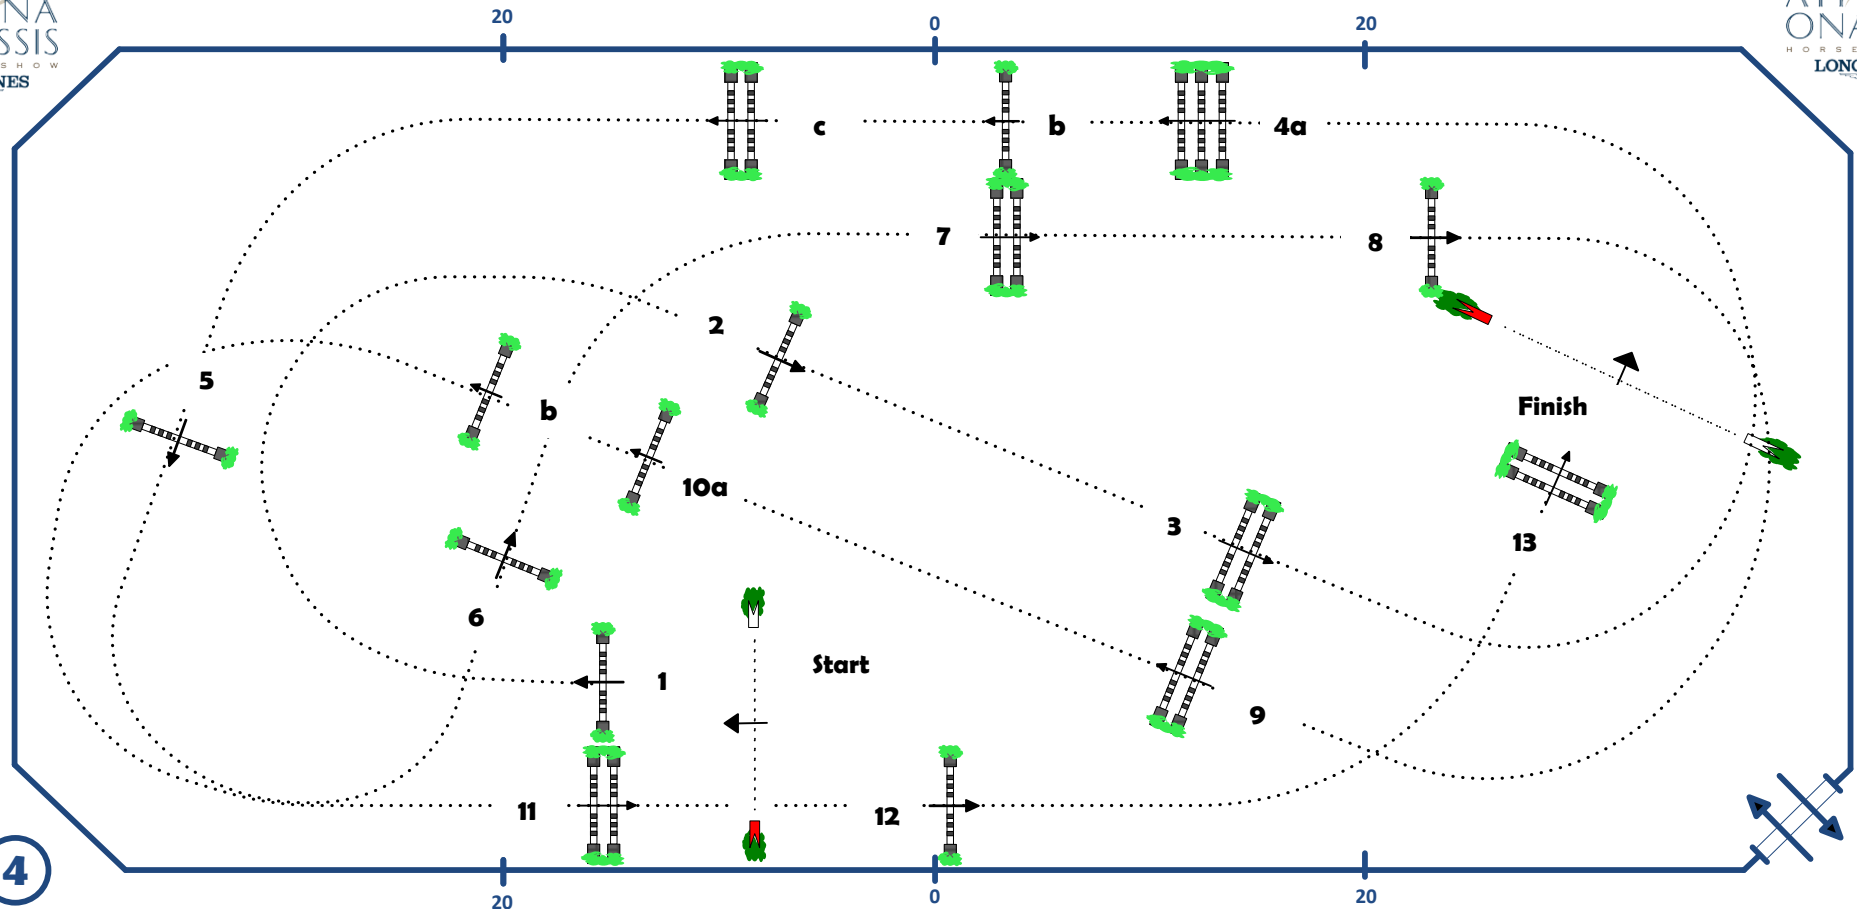

2015 LONGINES ATHINA ONASSIS HORSE SHOW

Comp. No.: 03

PRIX JULIUS BAR CSI***** 1.50 m

ONE JUMP-OFF

Friday, June 5, 2015

Table: A	Speed: 350 m/min	Obstacles: 13	Jump-off: 4c-5-6-7-10a-10b-11-13
Article : 238.2.2/245.5.1	Length: 460 m	Efforts: 16	Length: 250 m
Height: 1.50 m	T. allowed: 79 sec		T. allowed: 43 sec
	T. limit: 158 sec		T. limit: 86 sec

4

Course Designers : Guilherme Jorge (BRA) & Luc Musette (BEL) and team