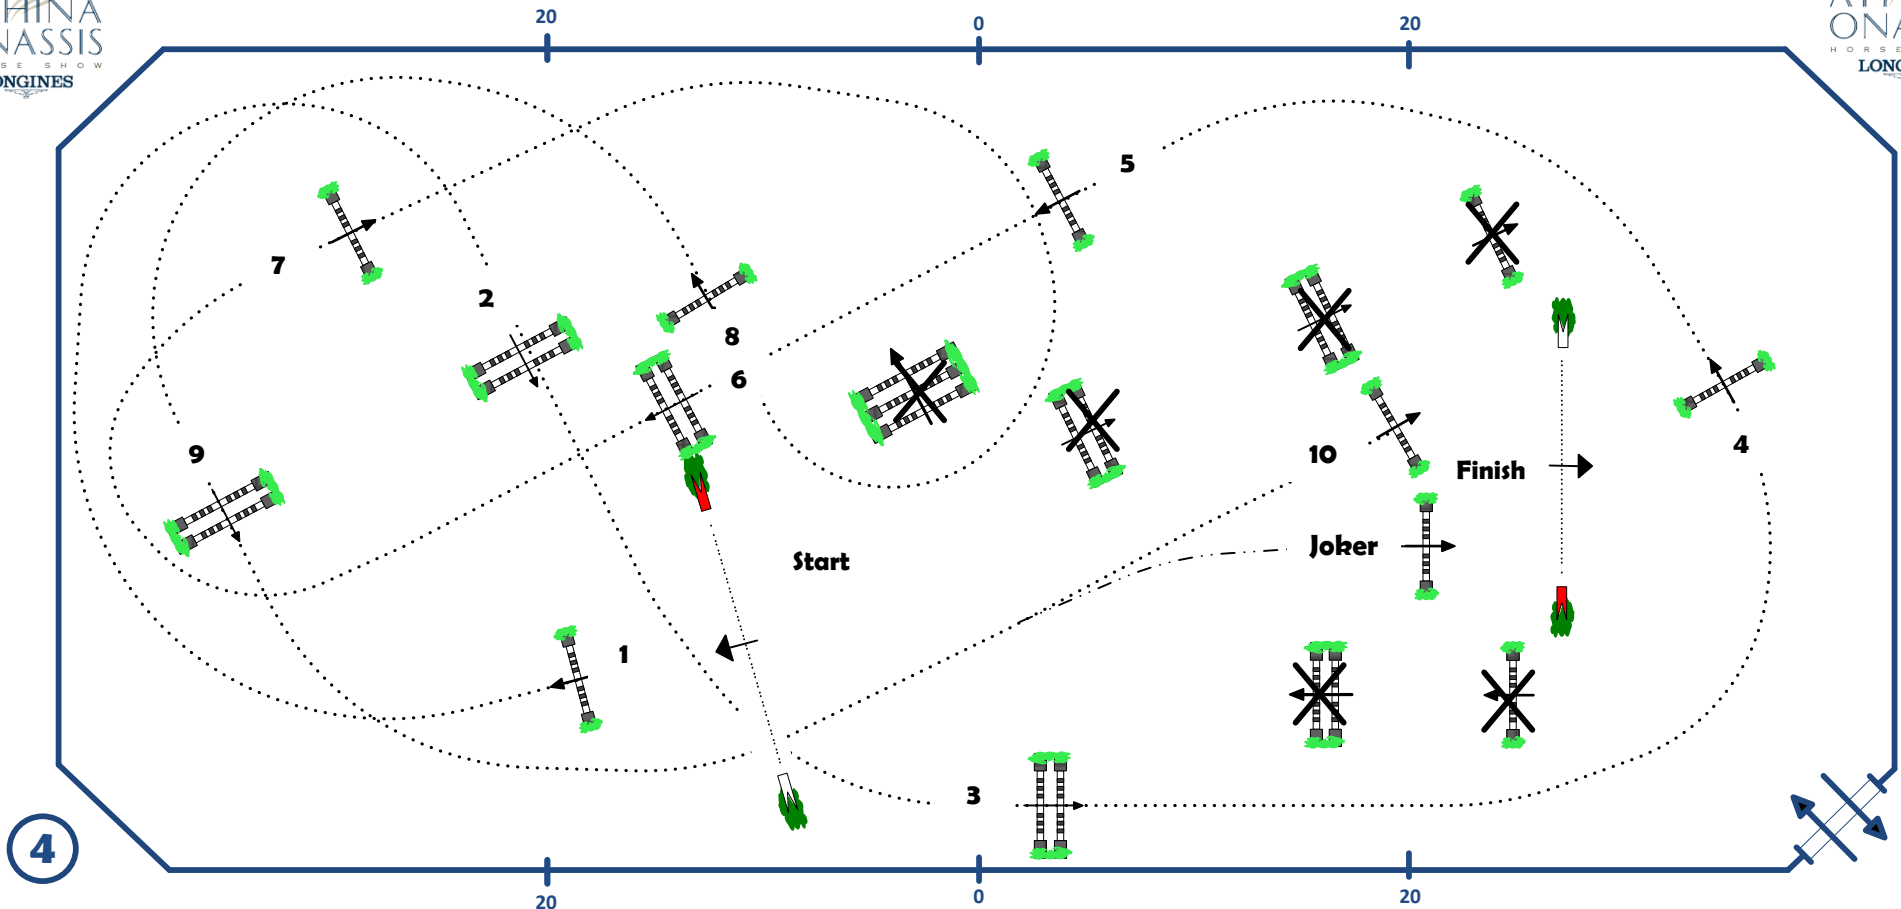

2015 LONGINES ATHINA ONASSIS HORSE SHOW

Comp. No.: 04

PRIX GIORGIO ARMANI CSI***** 1.50 m

ACCUMULATOR

Saturday, June 6, 2015

Table: A

Speed: 350 m/min Obstacles: 10 J.OFF : -----

Length: 410 m Efforts: 10 Length: 0 m

Article : 269.5

Time allowed: 71 sec Time allowed: 0 sec

Height: 1.50 m

Time limit: 142 sec Time limit: 0 sec

Course Designers : Guilherme Jorge (BRA) & Luc Musette (BEL) and team