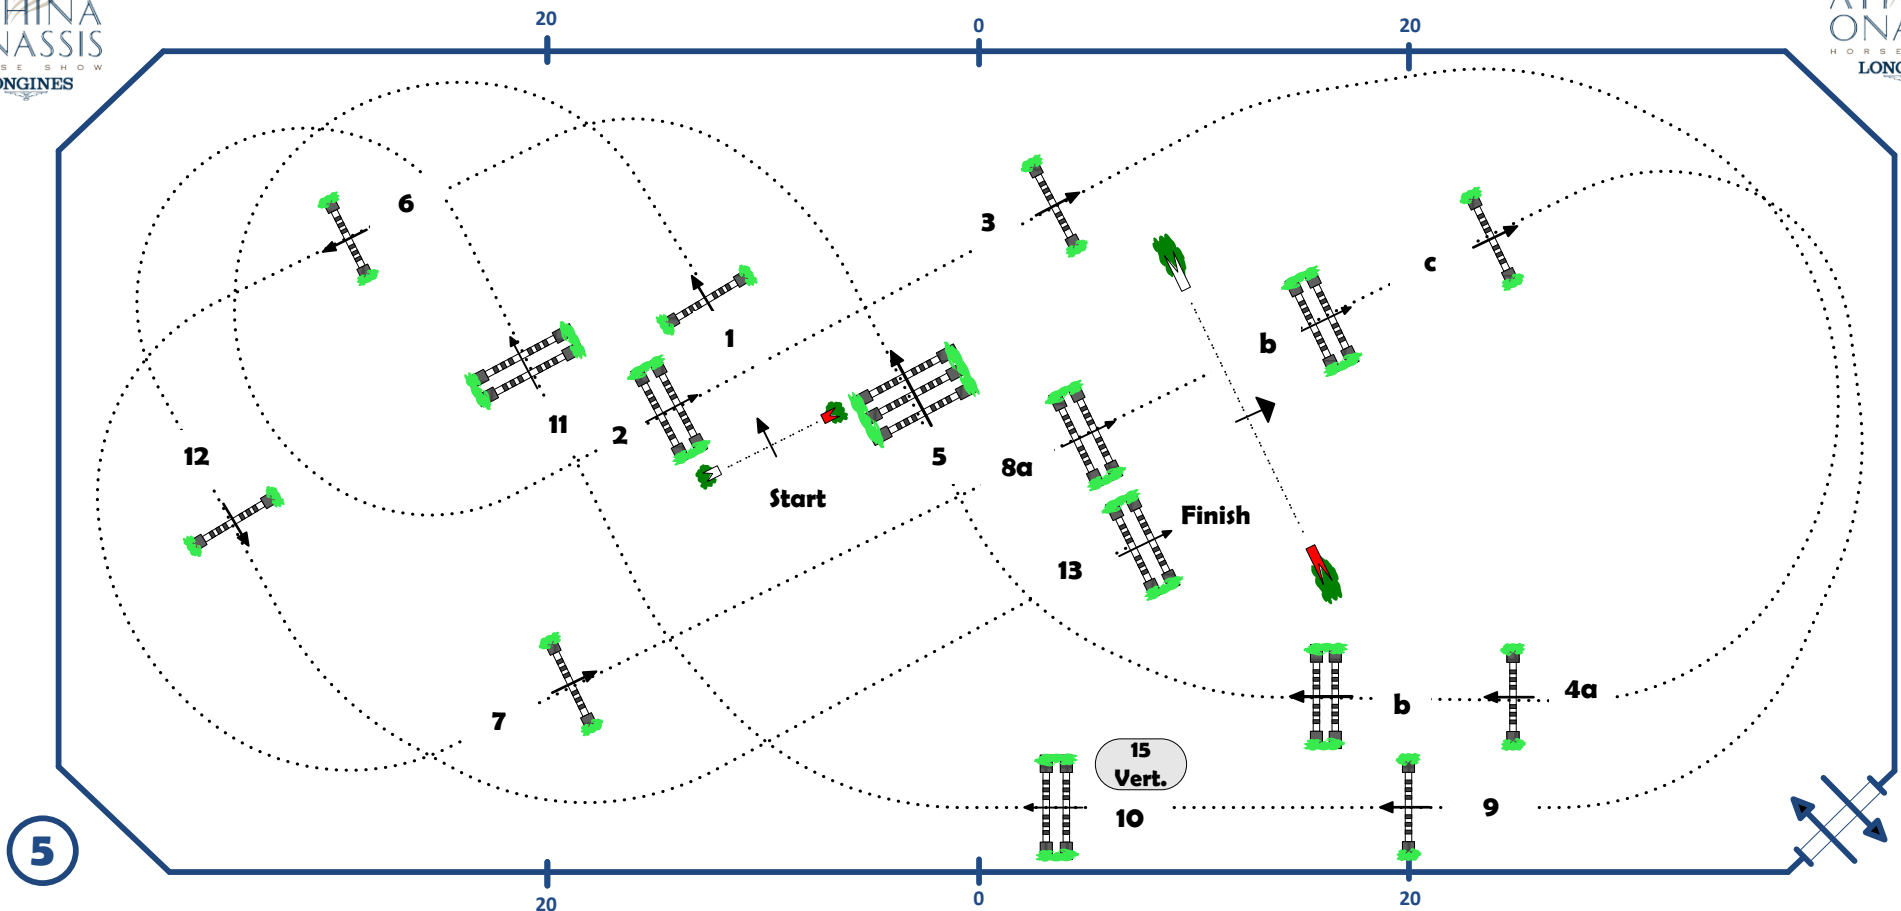

80 sec

Time allowed: 56 sec

Height: 1.60 m

Time limit:

160 sec

Time limit:

112 sec

5