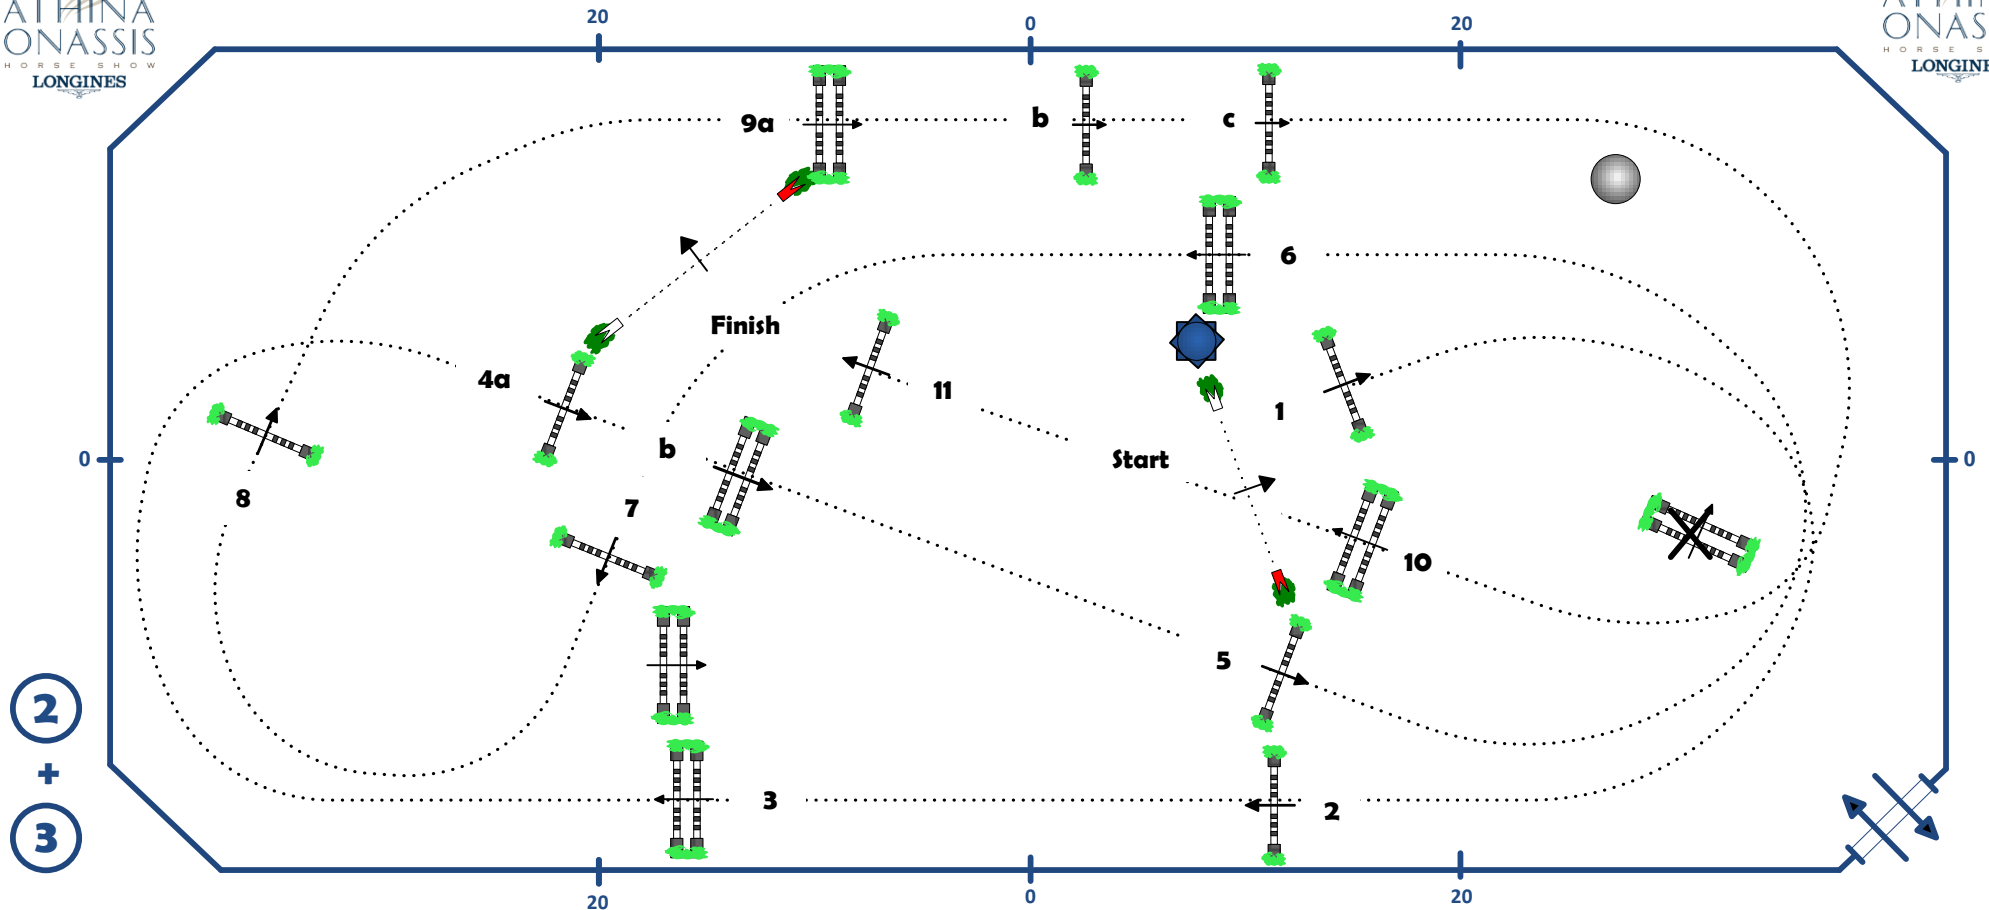

2015 LONGINES ATHINA ONASSIS HORSE SHOW

Comp. No.: 15 & 16
ONE JUMP-OFF

PRIX CLASS HORSE TV 1.15 m & PRIX CHATEUA D'ESCLANS 1.25 m

Friday, June 5, 2015

Table: A	Speed: 350 m/min	Obstacles: 11	Jump-off: 1-2-3-4a-4b-7-8
	Length: 460 m	Efforts: 14	Length: 250 m
Article : 238.2.2/245.5.1	T. allowed: 79 sec		T. allowed: 43 sec
Height: 1.15 / 1.25 m	T. limit: 158 sec		T. limit: 86 sec

Course Designers : Guilherme Jorge (BRA) & Luc Musette (BEL) and team