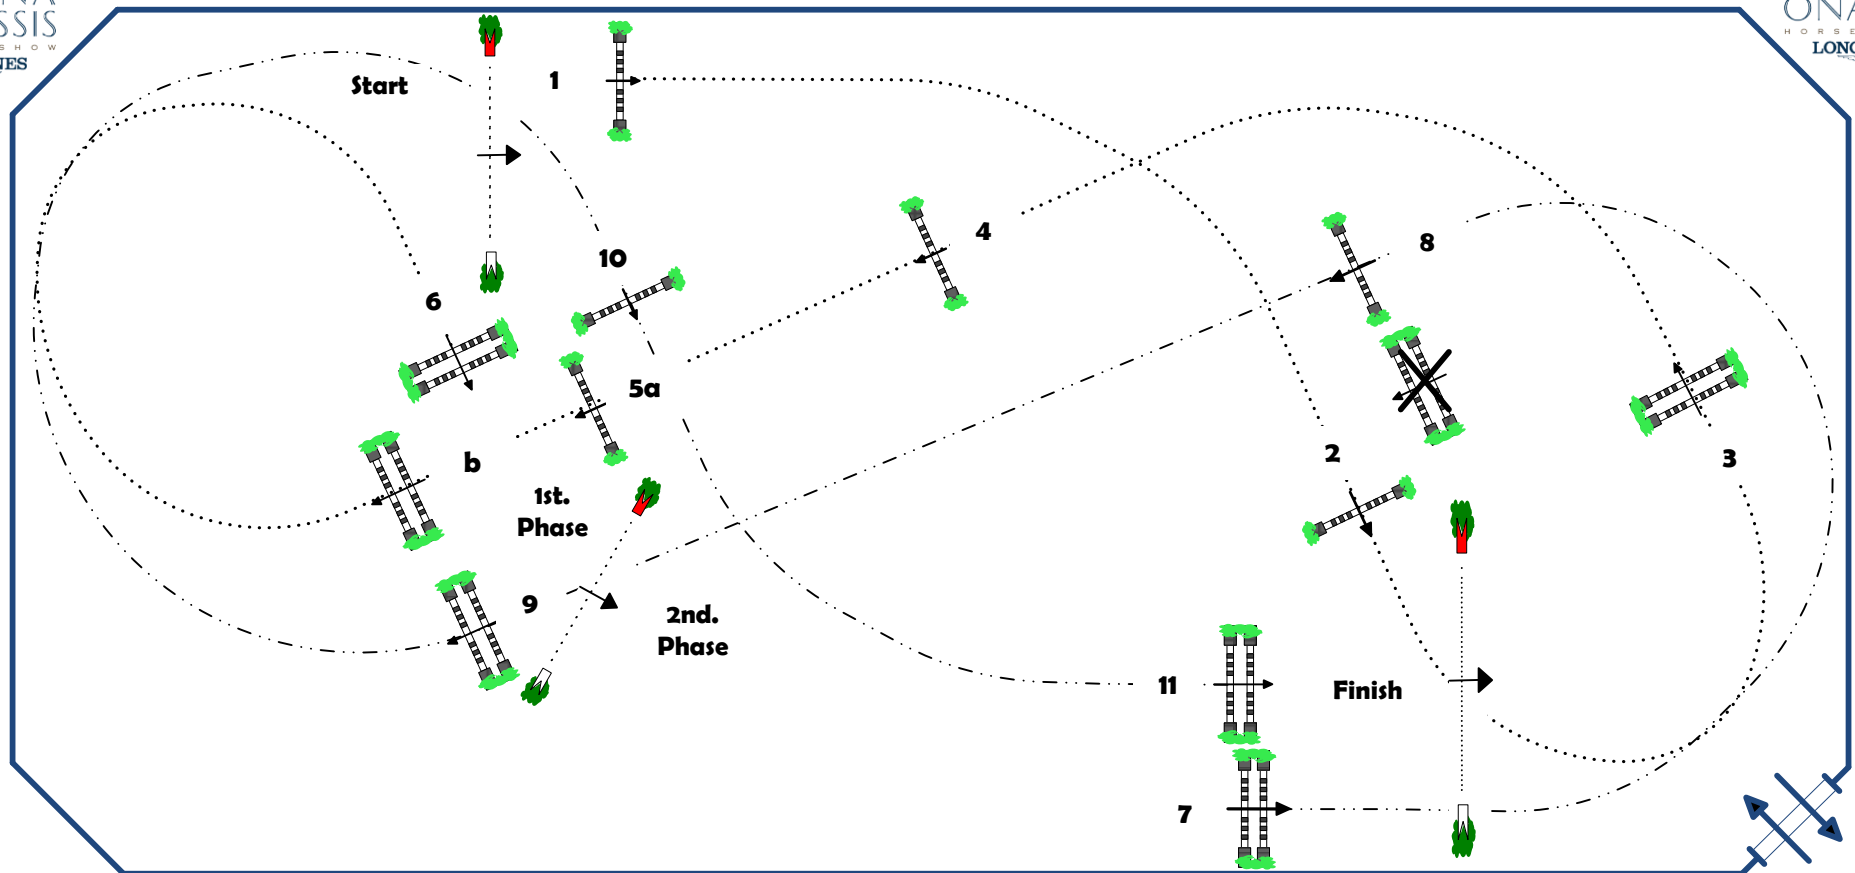

1<sup>st</sup>. Phase ( 1 to 6 ) :

Length: 210 m

T. allowed: 36 sec

T. limit: 72 sec

2<sup>nd</sup>. Phase ( 7 to 11 ) :

Length: 210 m

T. allowed: 36 sec

T. limit: 72 sec