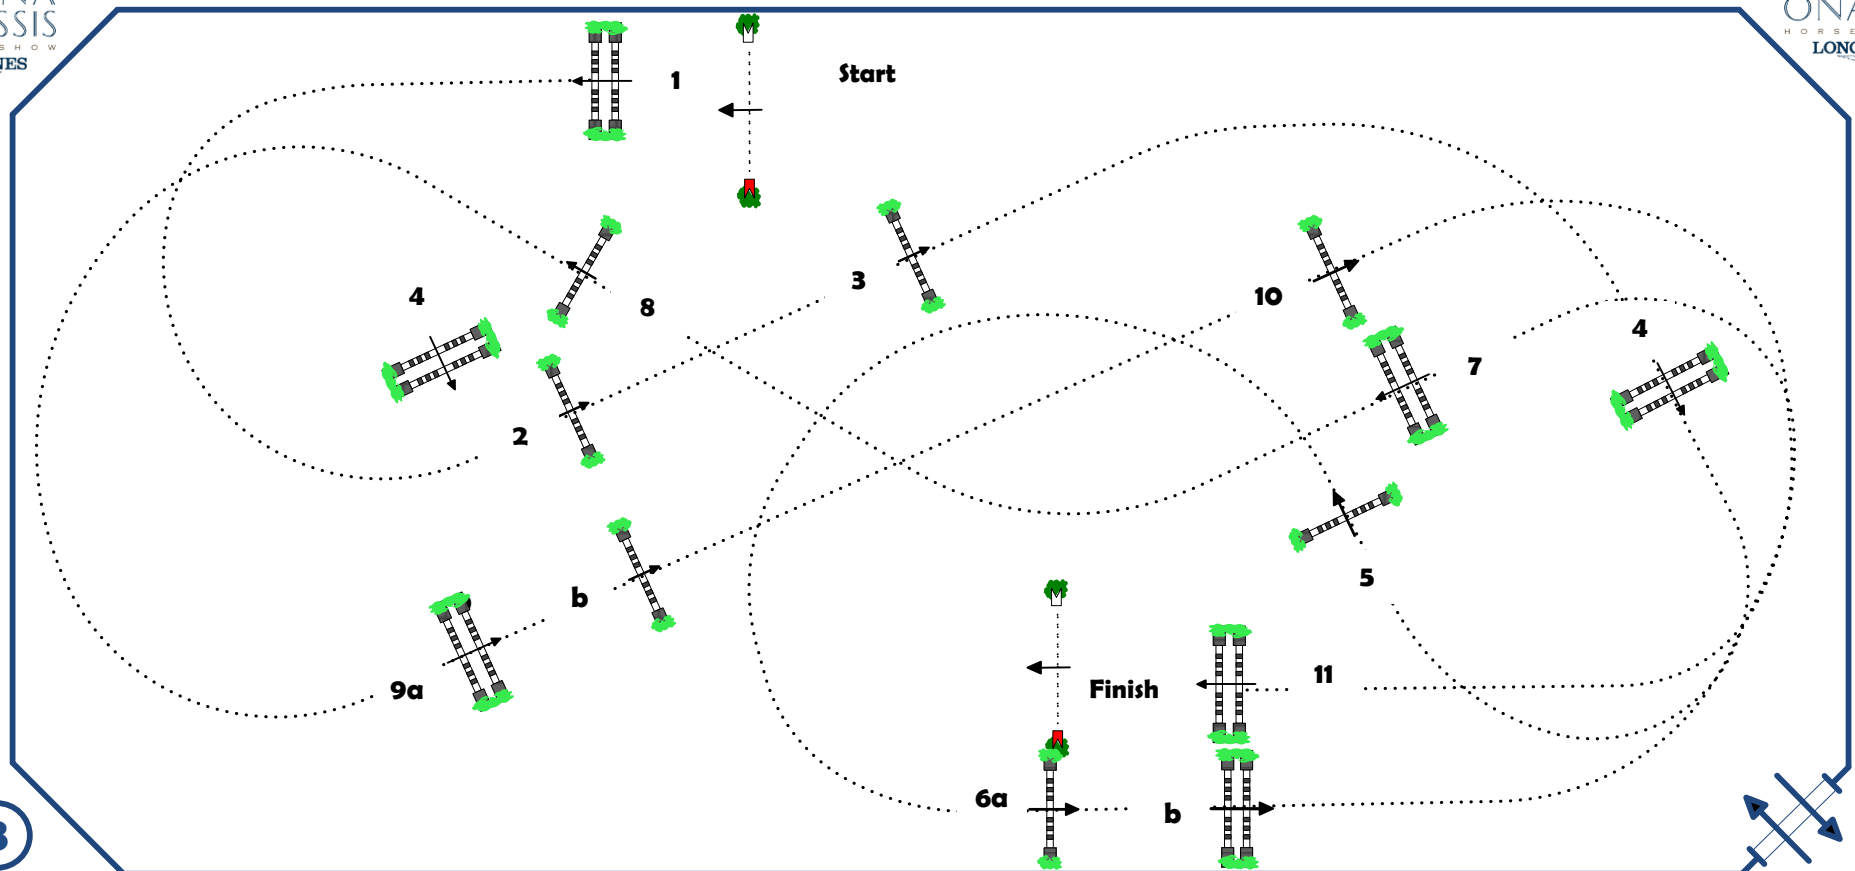

Jump-off: -----

Length: 460 m

Efforts: 13

Length: 0 m

Article : 238.2.1

Time allowed: 79 sec

Time allowed: 0 sec

Height: 1.40 m

Time limit: 158 sec

Time limit: 0 sec

Course Designers : Guilherme Jorge (BRA) & Luc Musette (BEL) and team