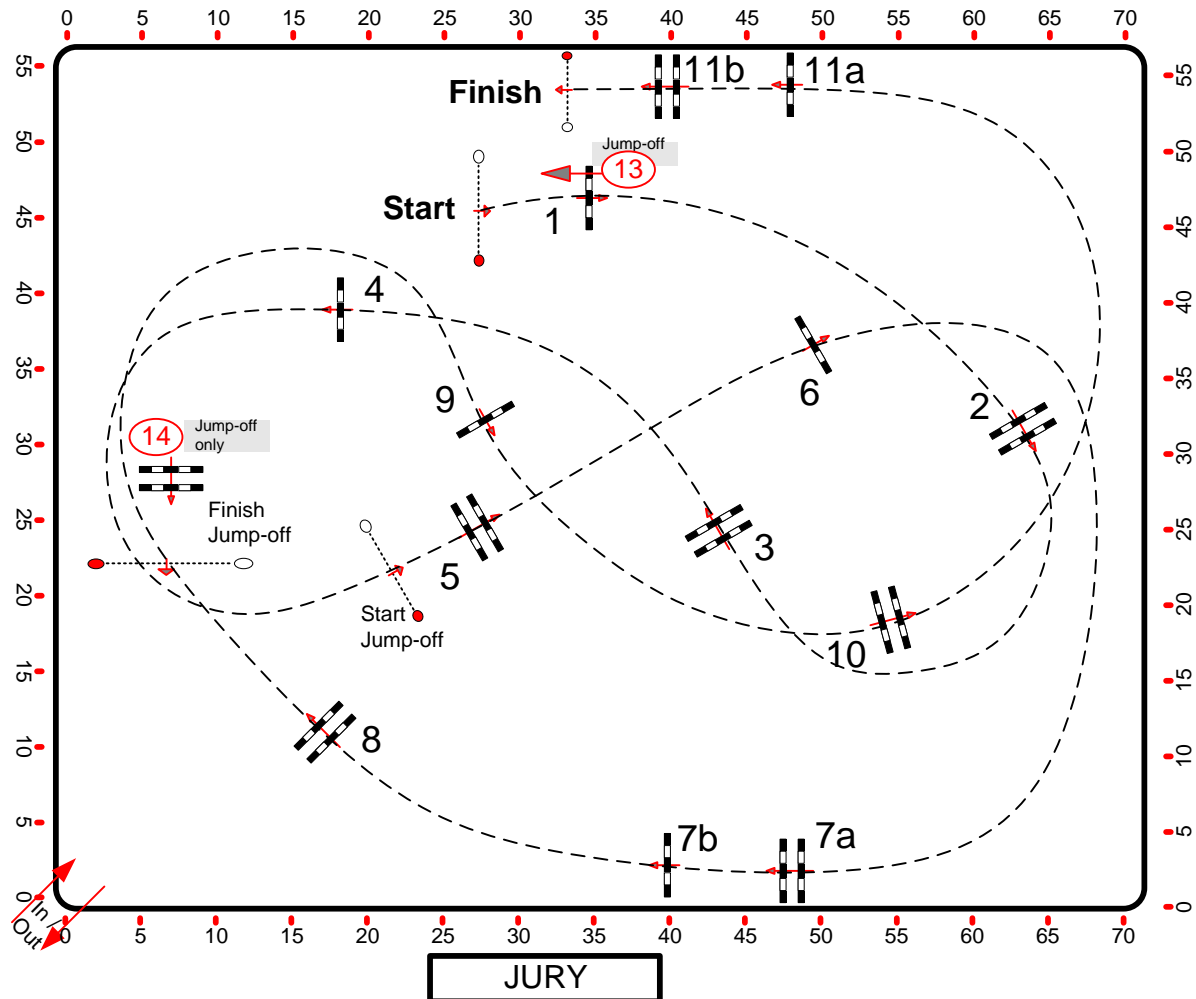

EQUIT-AM Sellier

Class No.: 6 CSI 1*

International Competition

Competition with one jump-off

Vendredi 12 Jun 2015

Start: 11.30

Table: A
National RG:
FEI RG / Art. 238.2.2
Height: 1,15 m

Speed: 350 m/min

Length: 0 m
Time allowed: 0 sec
Time limit: 0 sec

Obstacles: 11
Efforts: 14

1st Jump-off:
5-6-7A 7B-8-9-13-14
Length: 0 m
Time allowed: 0 sec
Time limit: 0 sec

Course Designers
Uliano Vezzani (Ita)-Serge Houtmann (Fra)