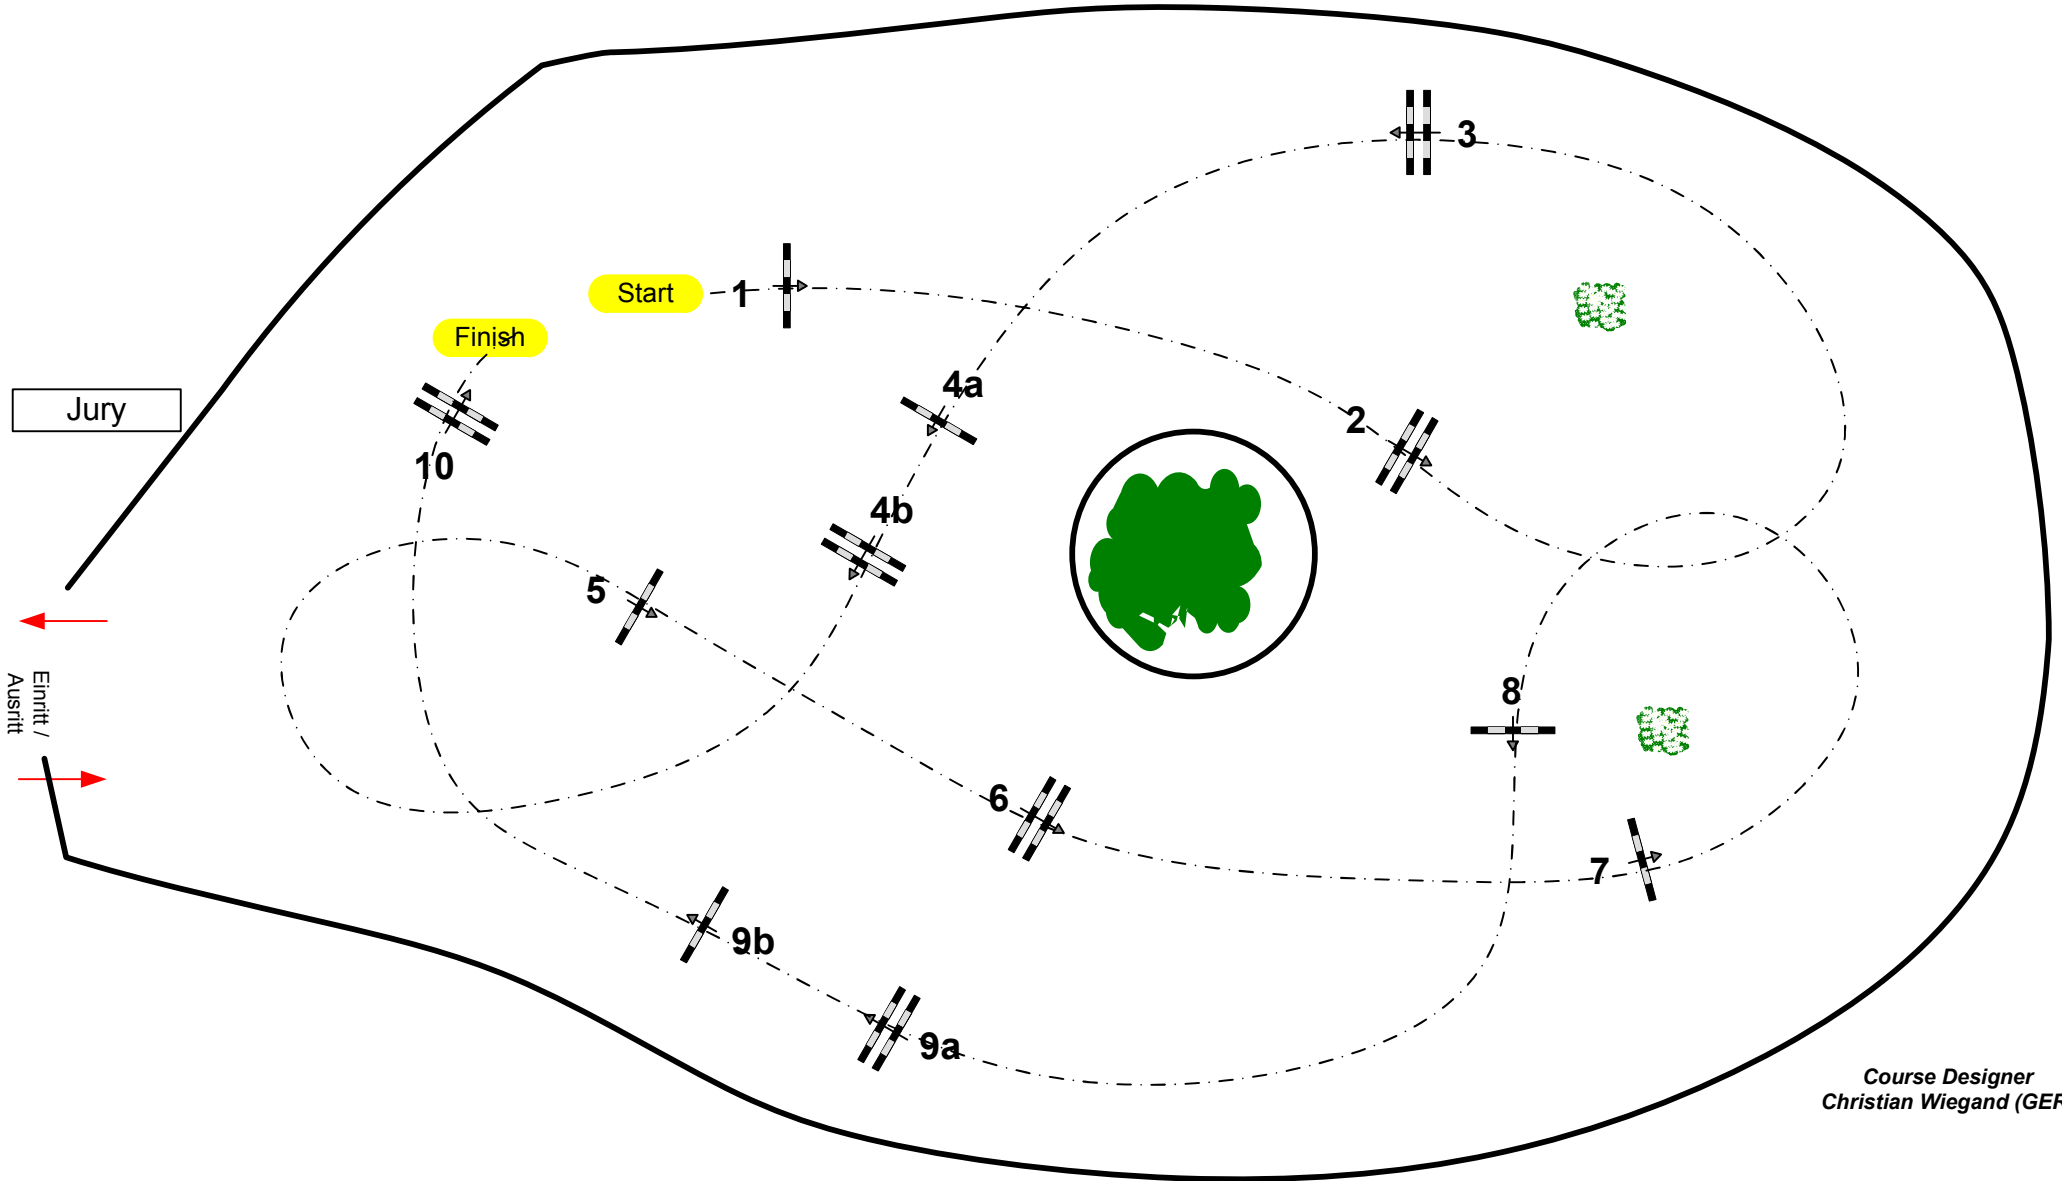

CSI***Paderborn 2015

Class No.: 23

Amateur Tour

Springprüfung Kl. M** FZ

Table: A
National RG: 501, A 1
FEI RG / Art.
Height: 1,35 m

Speed: 350 m/min
Length: 430 m
Time allowed: 74 sec
Time limit: 148 sec

Jump-off:
Length:
Time allowed:
Time limit: