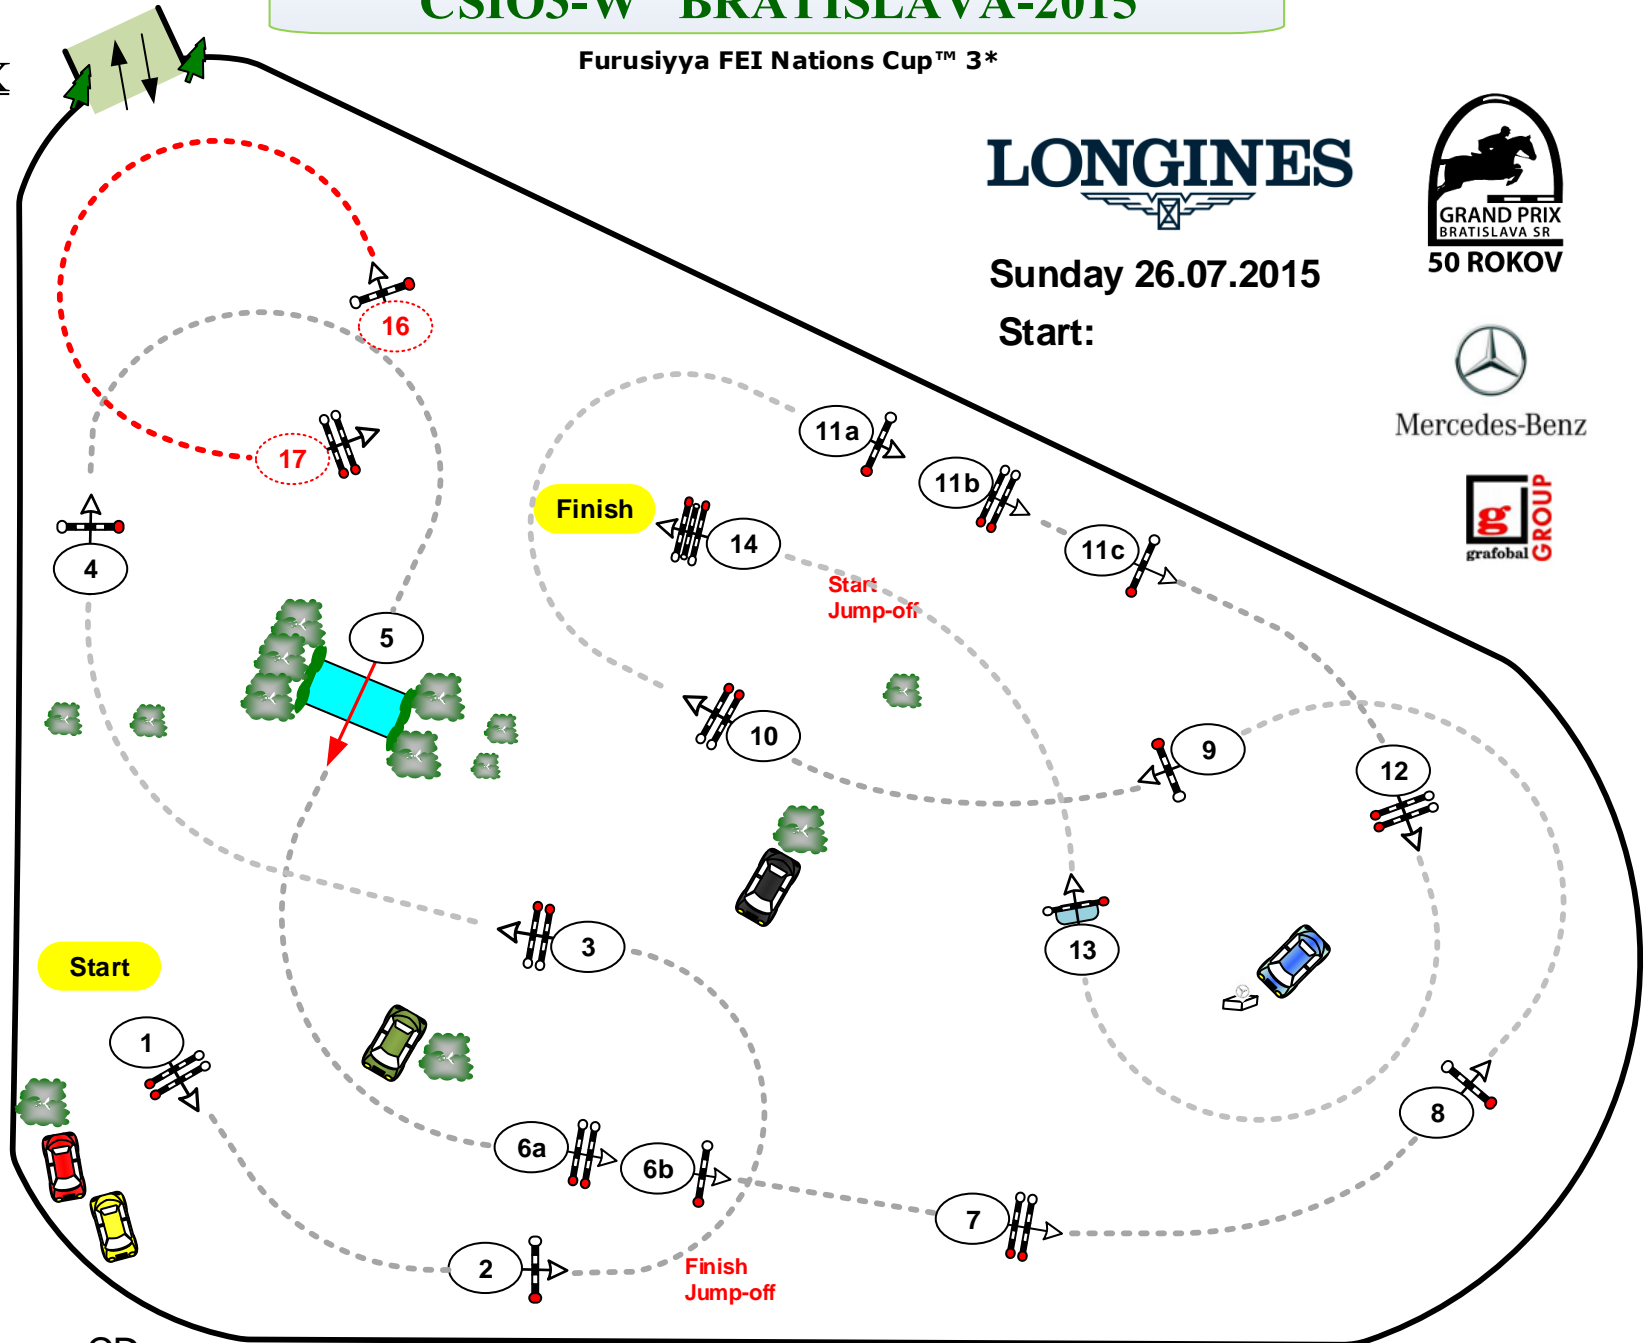

11

MERCEDES GRAND PRIX BRATISLAVA

- FEI World Cup™ Qualifier

Competition with one jump off

Table: A
National RG:
FEI RG / Art. 238.2.2.
Height: 1,40-1,60 m

Speed: 375 m/min

Length: 0 m
Time allowed: 0 sec
Time limit: 0 sec

Obstacles: 1-14
Efforts: 17
Penalty sec
Closed combination:

1st Jump-off:
14-16-17-11a+11b-3-2

Length: 310 m
Time allowed: 50 sec
Time limit: 100 sec

Assistants : Jozef Špes
Peter Chlebničian
Stefan Ilies

FEI World Cup Qualifier

CSIO3-W BRATISLAVA-2015

Furusiyya FEI Nations Cup™ 3*

Sunday 26.07.2015

Start:

CD

Foreign judge

President judge