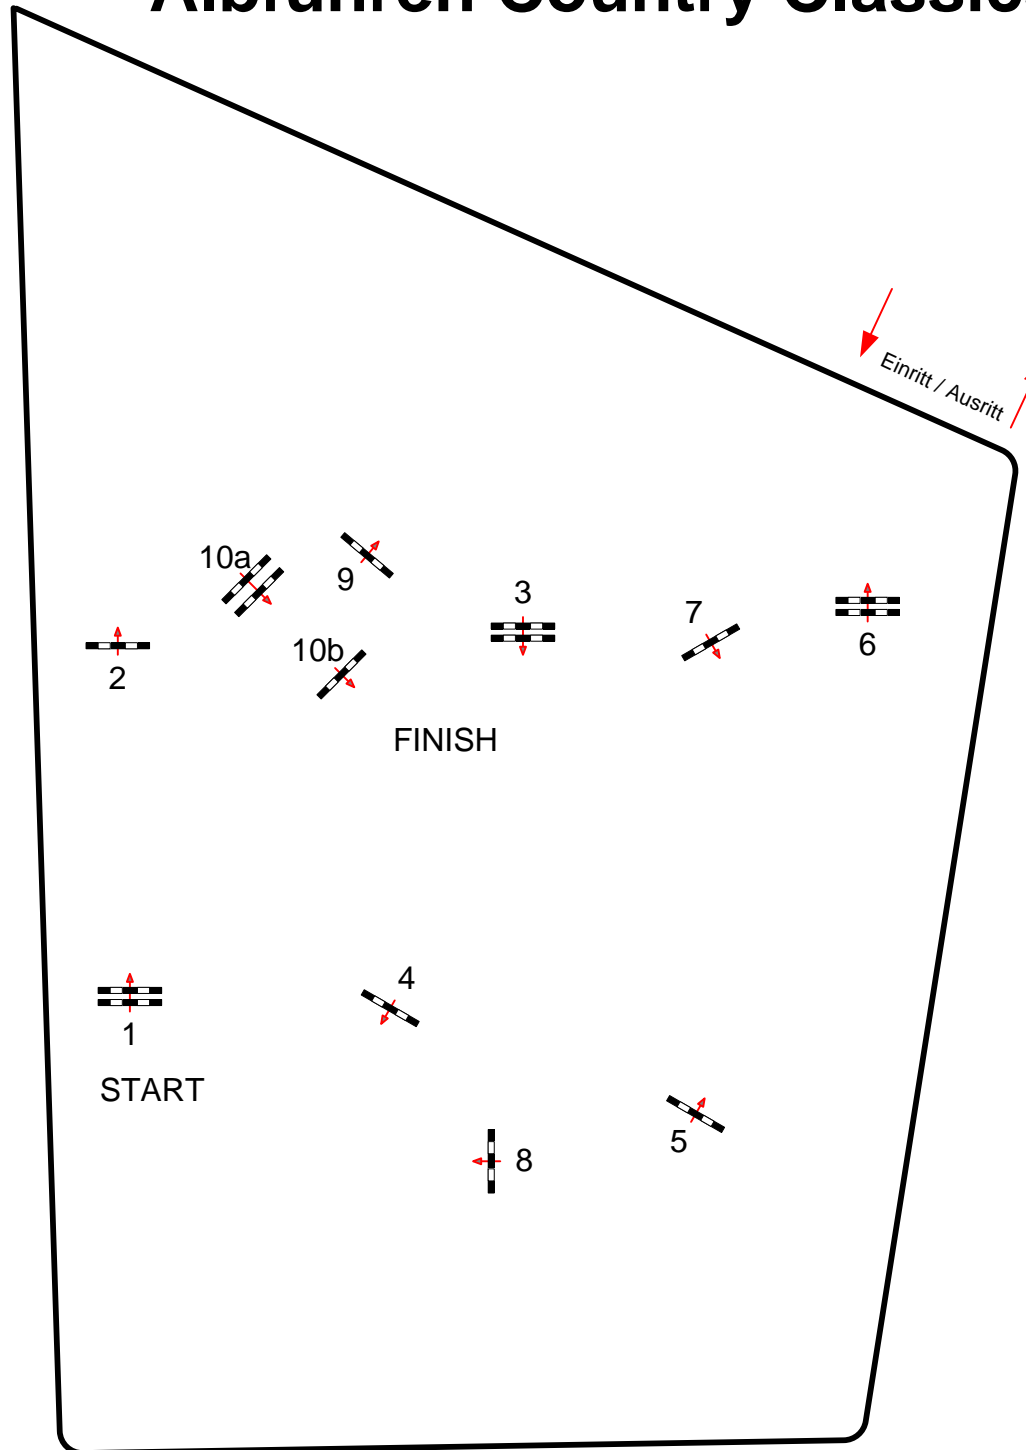

Albführen Country Classics 2015

Class No.: 10, 13, 16

Amateur Competition

Competition against the clock

Date of show: 10.07.2015

Start: 10:30

Table: A

FEI RG / Art. 238.2.1

Approx Height: 1,15 /
1,25 / 1,40 m

Speed: 350 m/min

Length: 430 m

Time Allowed: 74 sec

Time Limit: 148 sec

Obstacles: 10

Efforts: 11

Penalty Seconds:

Jump-Off:

Length: 0 m

Time Allowed: 0 sec

Time Limit: 0 sec

Course Designer
Hans Dussler
(GER)