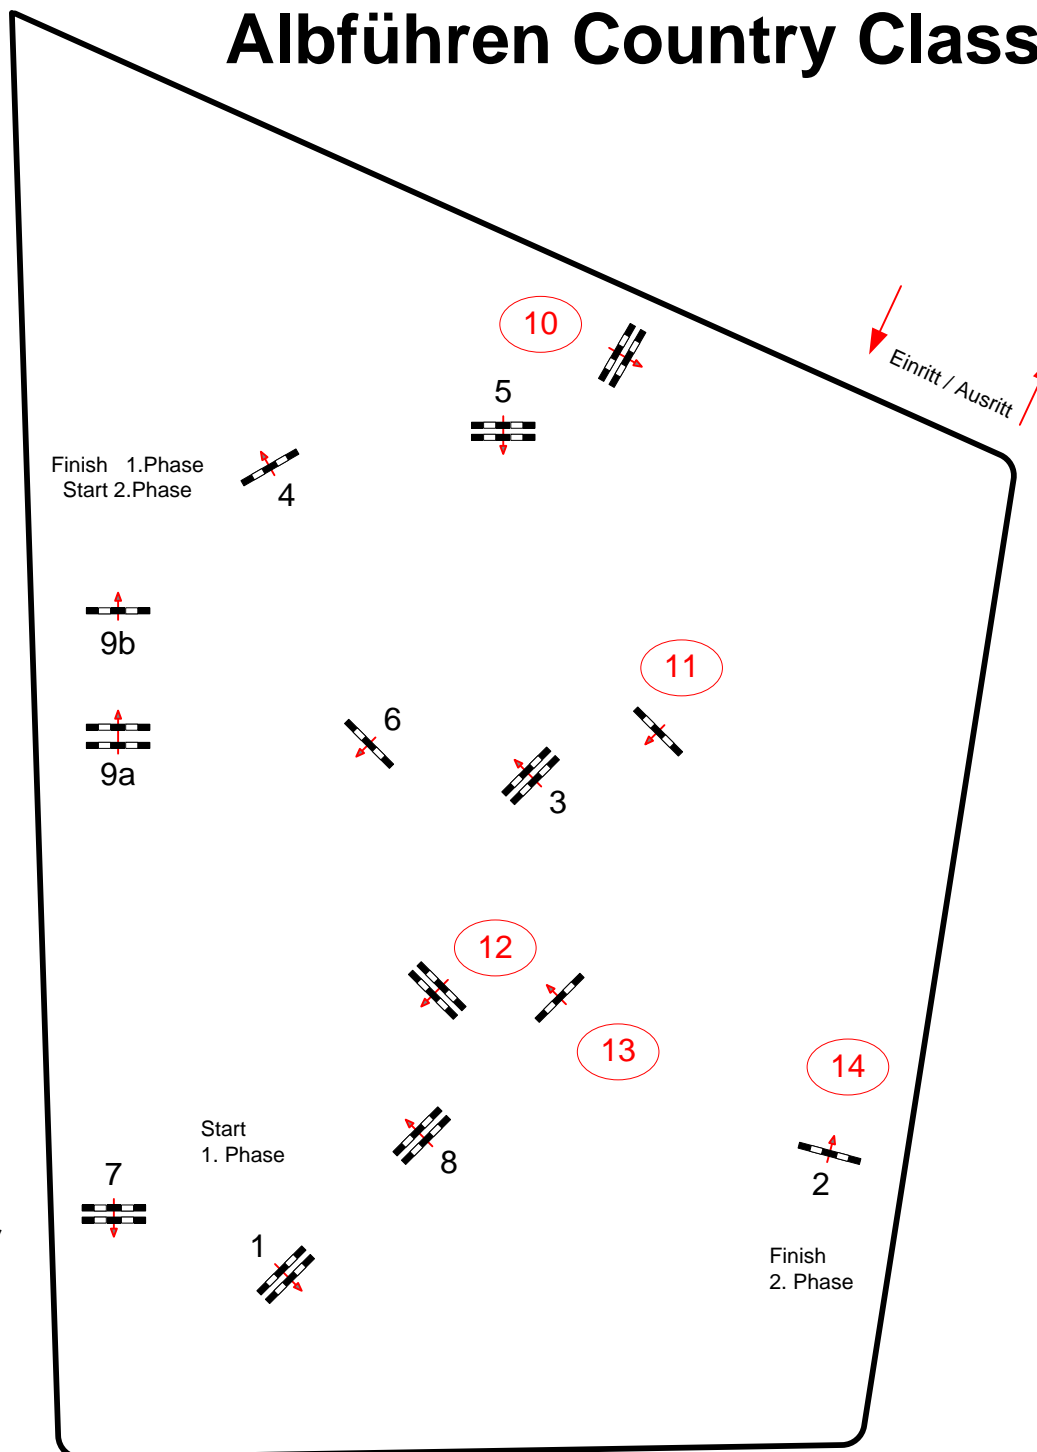

Albführen Country Classics 2015

Class No.: 12,15,18

Amateur Competiton

Competition in two Phases

Date of show: 12.07.2015

Start: 10:30

Table: A

FEI RG / Art. 269.1,2,3,5 and 215

Approx Height: 1,15 /1,25/1,40 m

Speed: 350 m/min

Length: 310 m

Time Allowed: 54 sec

Time Limit: 108 sec

Obstacles: 9

Efforts: 10

Penalty Seconds:

2. Phase: 10,11,12,13,14

Length: 250 m

Time Allowed: 43 sec

Time Limit: 86 sec

Course Designer
Hans Dussler
(GER)