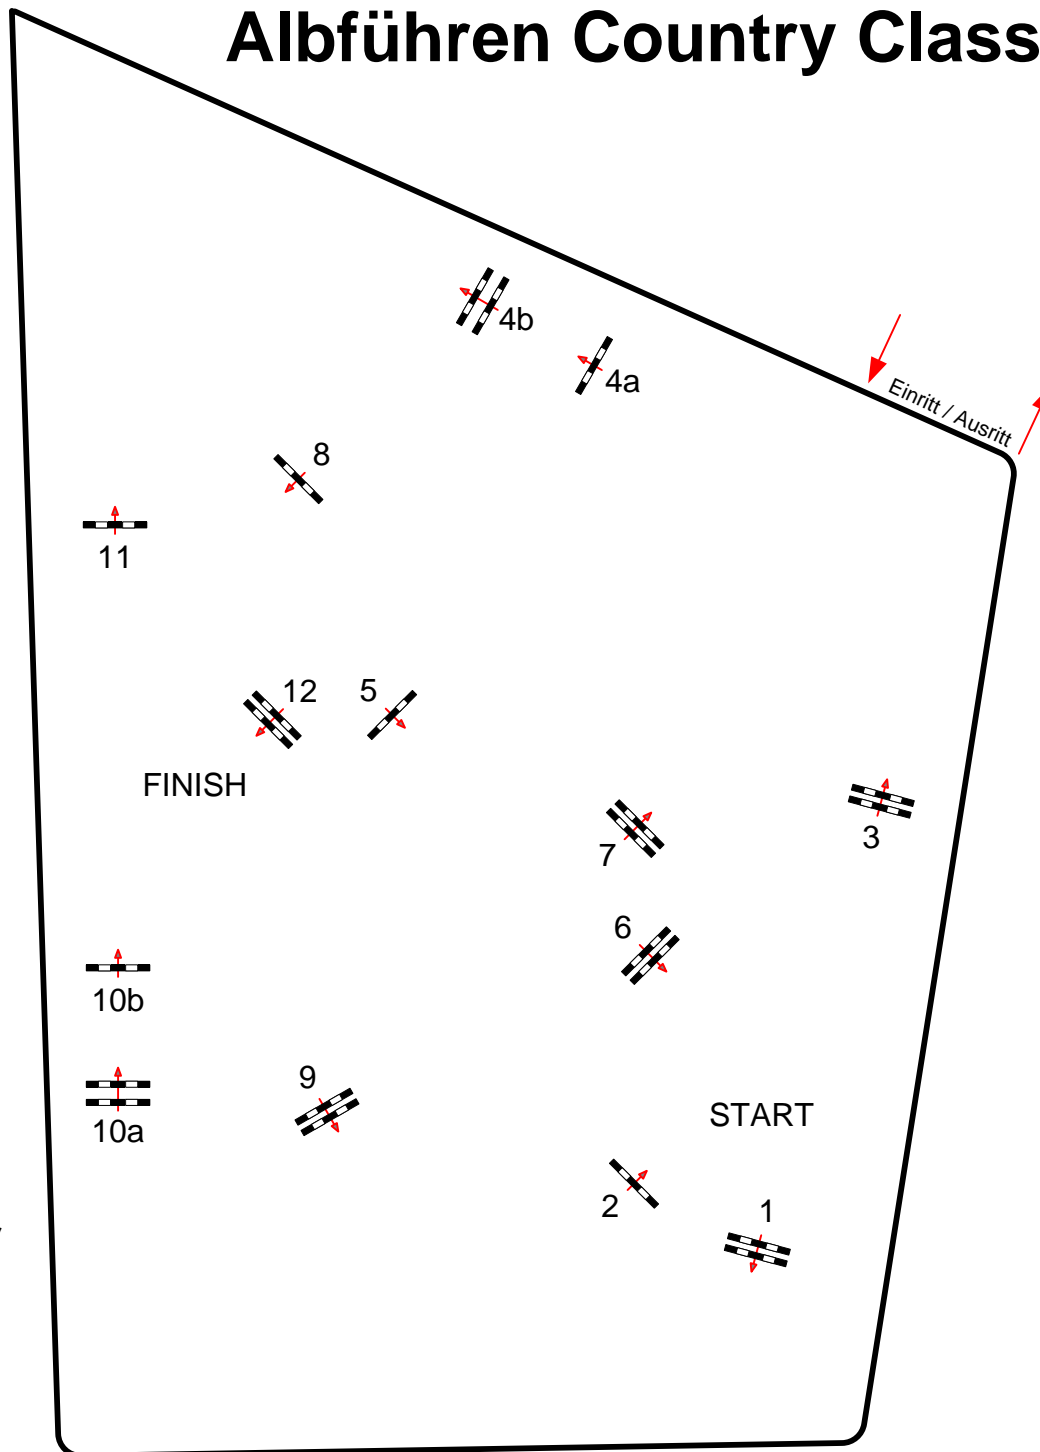

# Albführen Country Classics 2015

Class No.: 07

1st Qualification

Competition against the clock

Date of show: 10.07.2015

Start: 16:15

Table: A

FEI RG / Art. 238.2.1

Approx Height: 1,45 m

Speed: 350 m/min

Length: 440 m

Time Allowed: 76 sec

Time Limit: 152 sec

Obstacles: 12

Efforts: 14

Penalty Seconds:

Jump-Off:

Length: 0 m

Time Allowed: 0 sec

Time Limit: 0 sec

**Course Designer**  
**Hans Dussler**  
**(GER)**