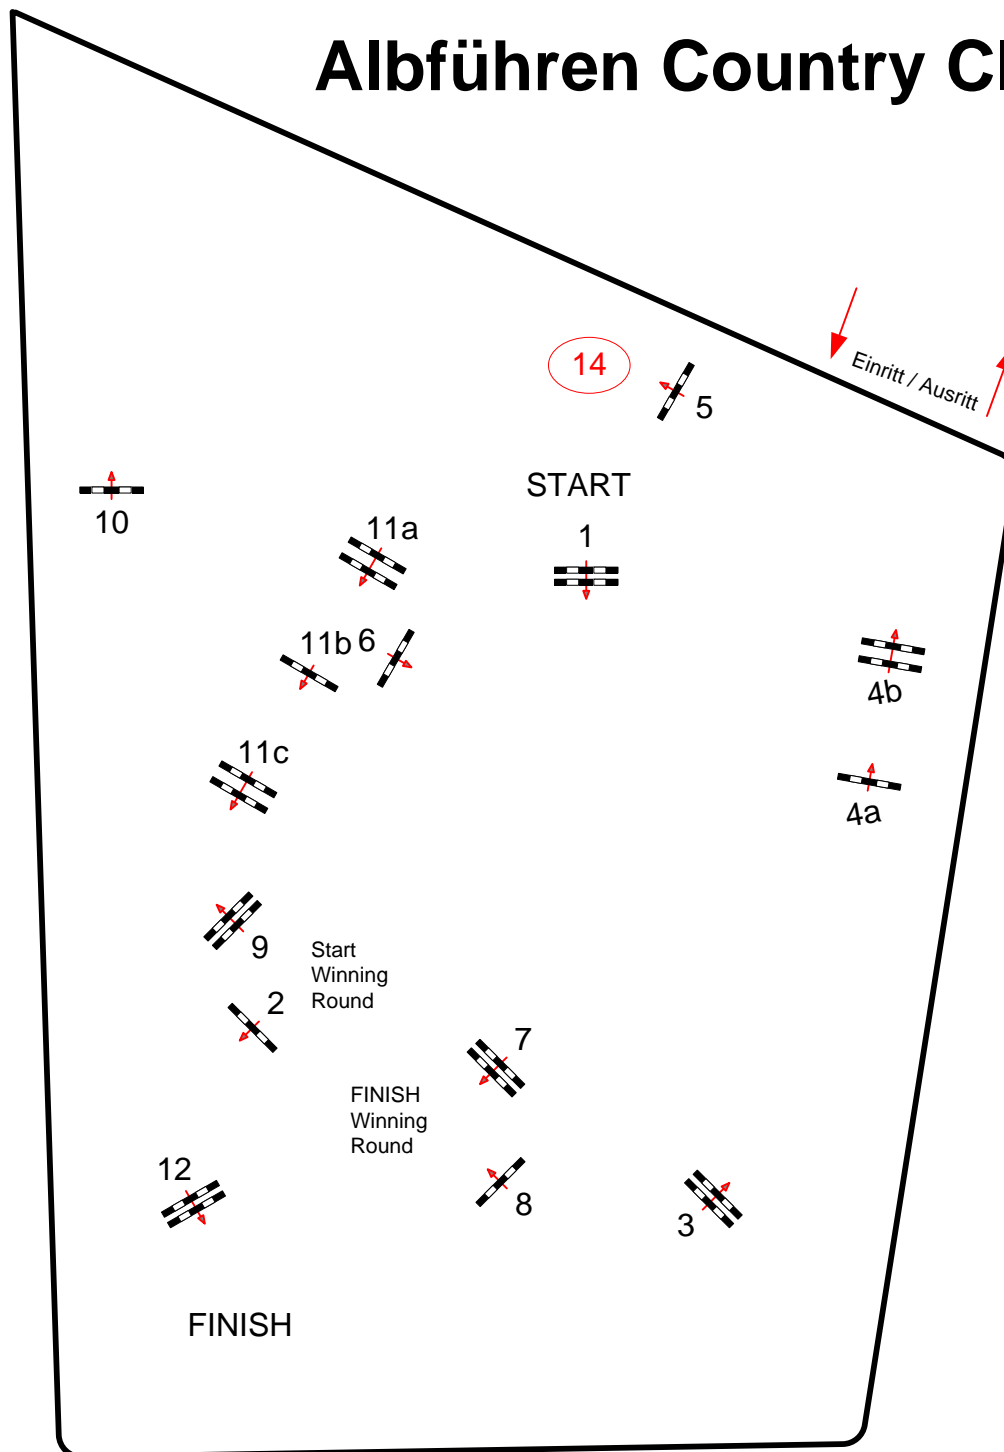

Albführen Country Classics 2015

Class No.: 06

Medium Tour

Winning Round

Date of show: 12.07.2015

Start: 12:30

Table: A

FEI RG / Art. 273.3.3.1

Approx Height: 1,40 m

Speed: 350 m/min

Length: 470 m

Time Allowed: 81 sec

Time Limit: 162 sec

Obstacles: 12

Efforts: 15

Penalty Seconds:

Winning Round:
2,3,4a,4b,1,10,14,7

Length: 320 m

Time Allowed: 55 sec

Time Limit: 110 sec

Course Designer
Hans Dussler
(GER)