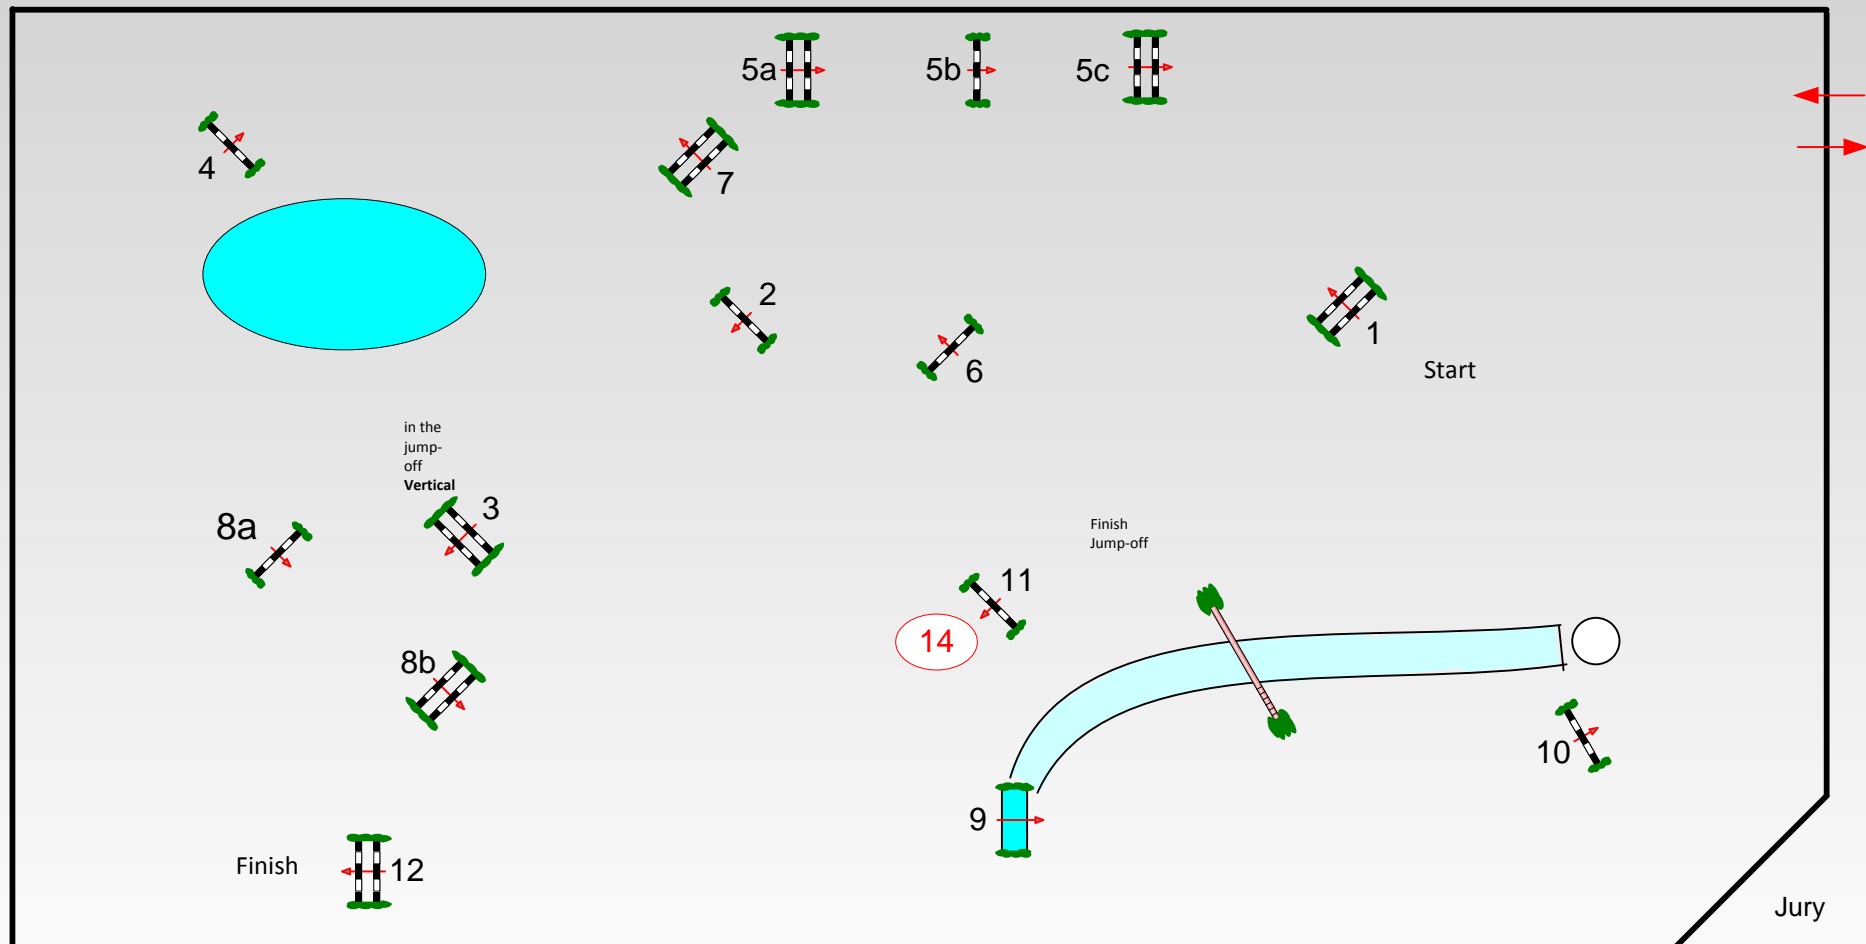

Class No.: 24

Deutschlands U-25

Competition with one jump-off

Samstag, 18. Juli 2015

Start: 11:15

Table: A
National RG: 501 B1
FEI RG / Art.
Height: 1.50 m

Speed: 350 m/min
Length: 500 m
Time allowed: 86 sec
Time limit: 172 sec

Obstacles: 12
Efforts: 14
Penalty sec:
Closed combination:

1st Jump-off: 1, 2, 4, 5ab, 7, 8b, 14
Length: 340 m
Time allowed: 59 sec
Time limit: 118 sec

2nd Jump-off:
Length: 0 m
Time allowed: 0 sec
Time limit: 0 sec

Stechen: 1,2, 4, 5ab, 7, 8b, 14