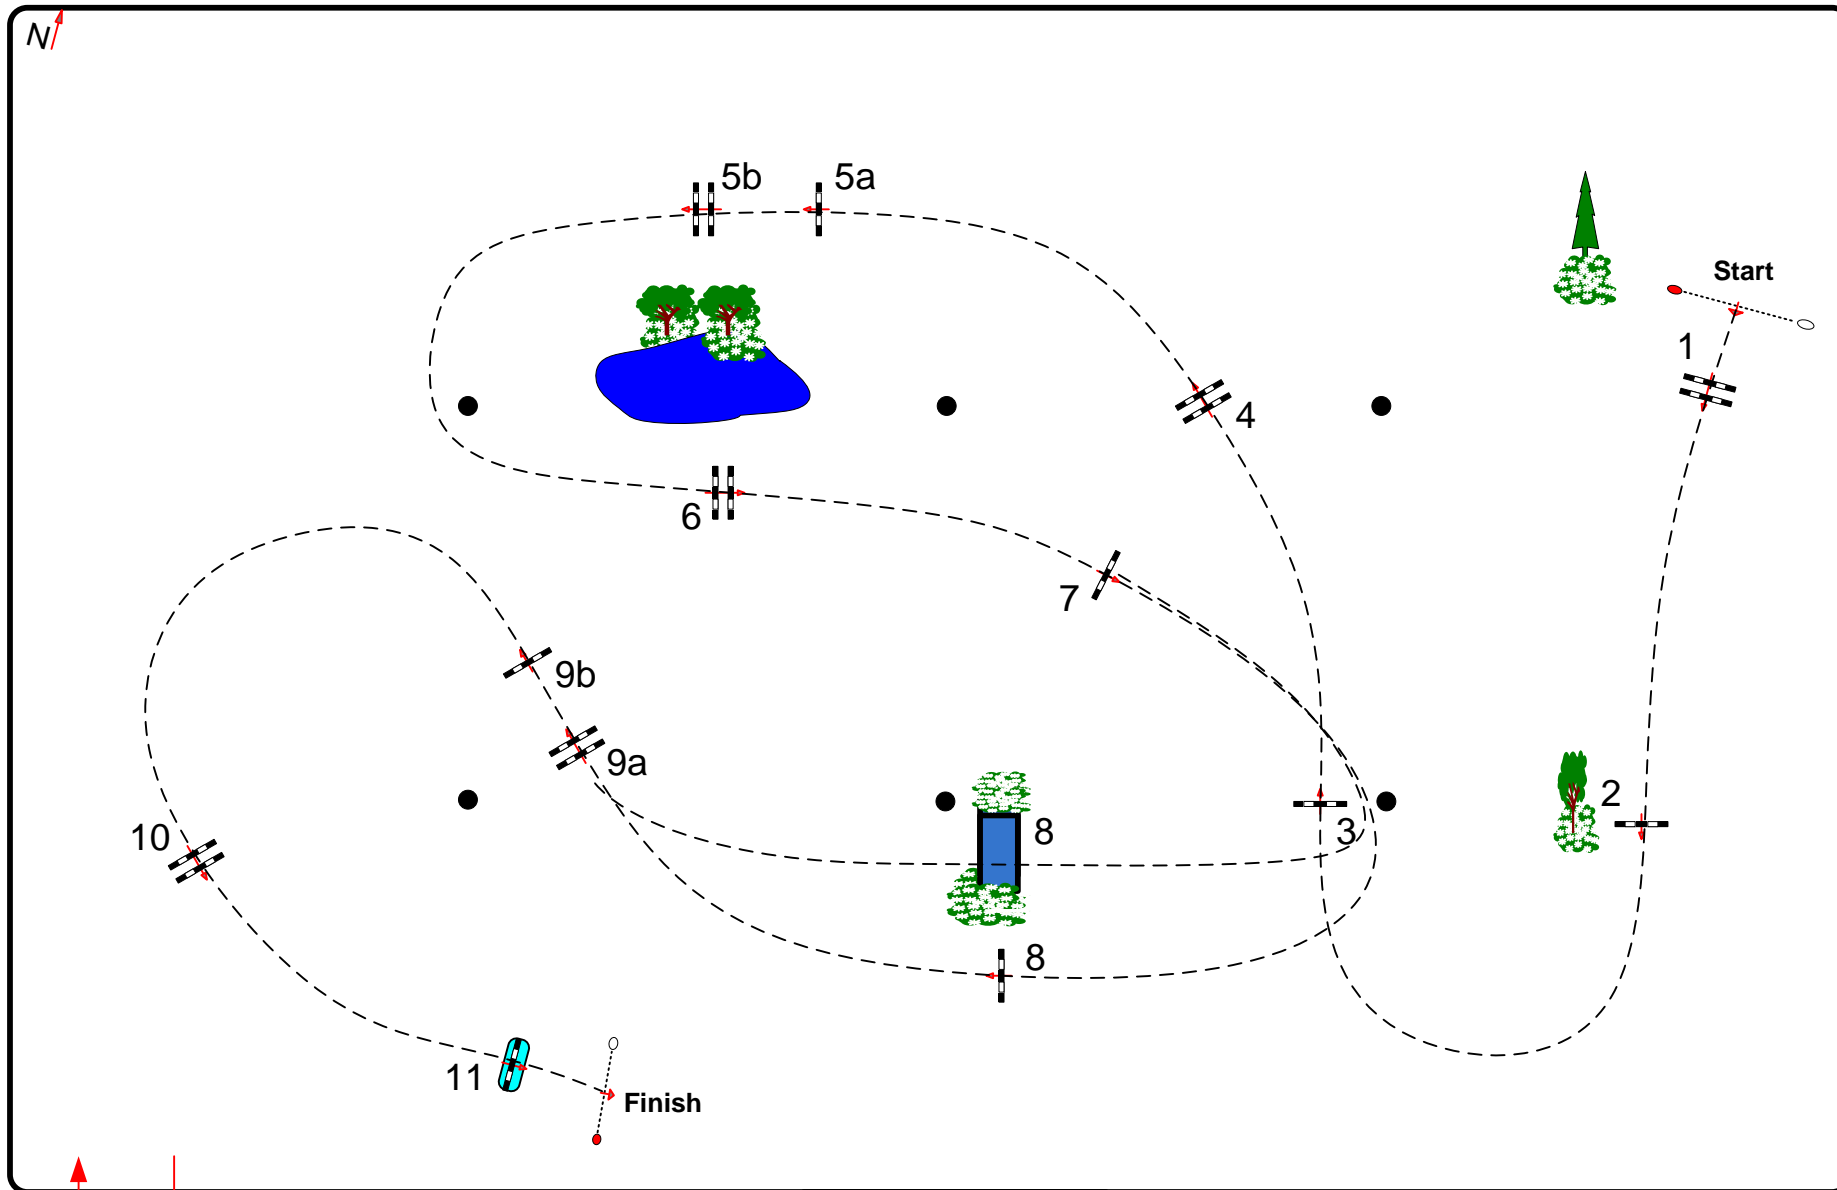

CSI 5* "LGCT" CHANTILLY - 17/19 JULY 2015

Class No.: 1- CSI 5*

Prix FRANCE GALLOP

Competition against the clock

Friday 17 July 2015

Start: 8.15

Table: A
National RG:
FEI RG / Art. 238.2.1
Height: 1,40/1,45 m

Speed: 350 m/min
Length: 480 m
Time allowed: 83 sec
Time limit: 166 sec

Obstacles: 11
Efforts: 13

In / Out

JURY