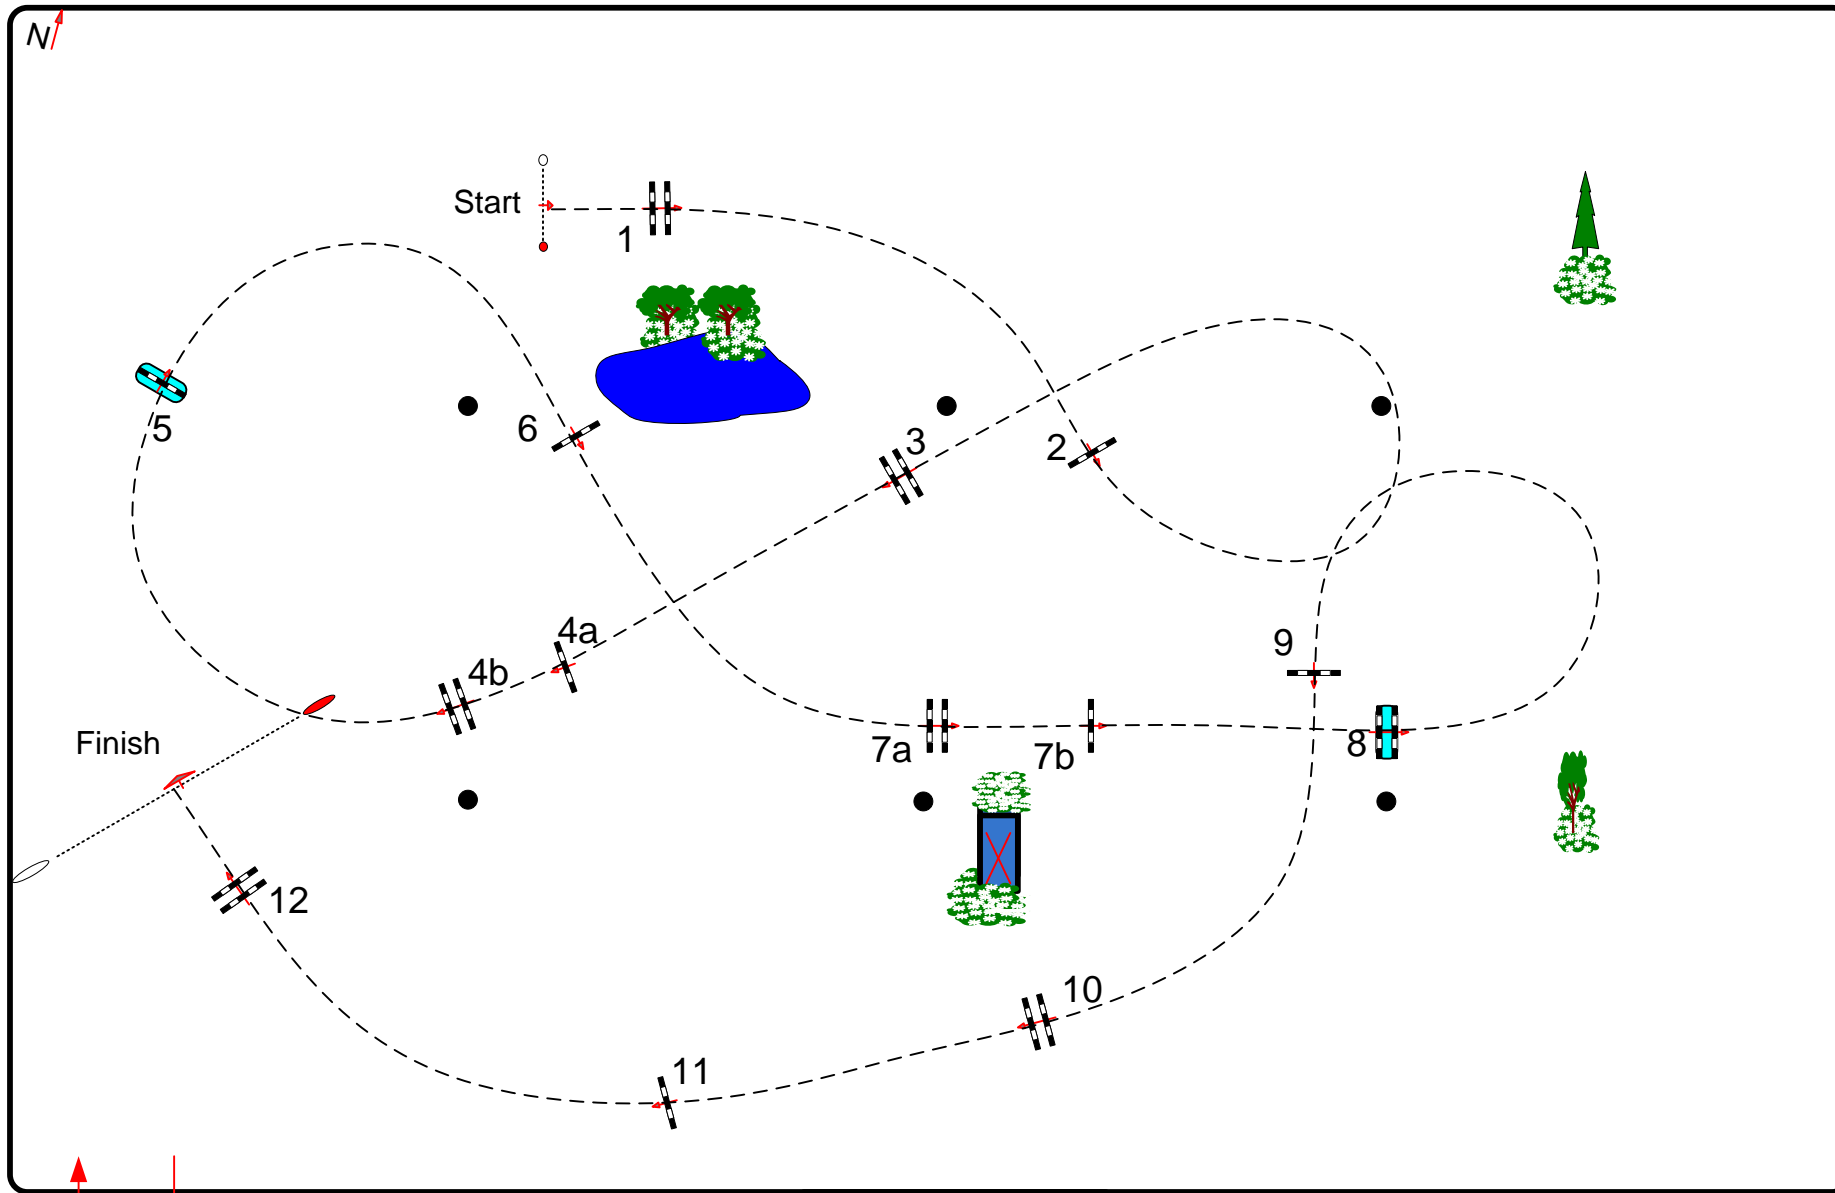

# CSI 5\* "LGCT" CHANTILLY - 17/19 JULY 2015

Class No.: 2 CSI 5\* Prix Generali French Tour

Competition against the clock

Friday 17 July 2015

Start: 17.00

Table: A  
National RG:  
FEI RG / Art. 238.2.1  
Height: 1,50 m

Speed: 350 m/min  
Length: 460 m  
Time allowed: 79 sec  
Time limit: 158 sec

Obstacles: 12  
Efforts: 14

Course Designer  
Uliano Vezzani (Ita)

[u.vezzani@libero.it](mailto:u.vezzani@libero.it)  
Assistants