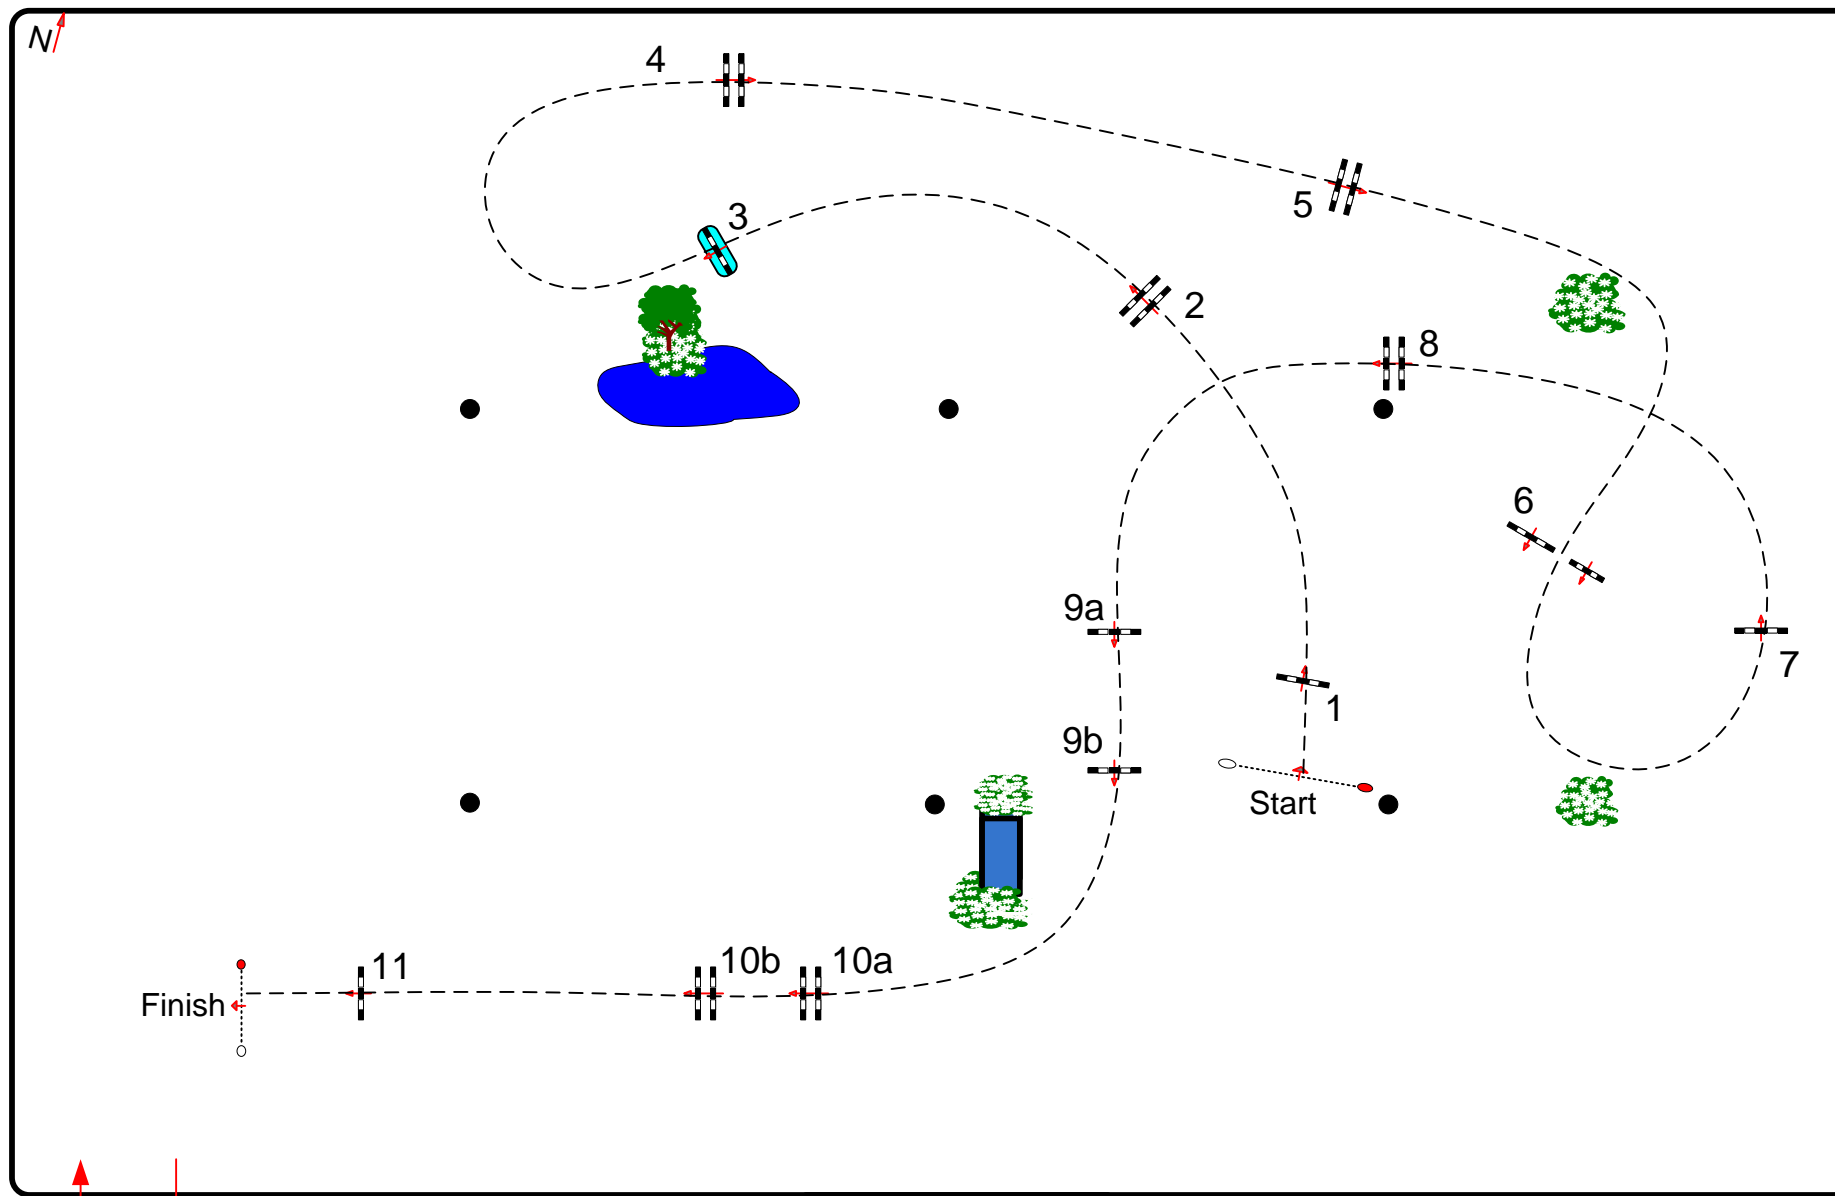

CSI 5* "LGCT" CHANTILLY - 17/19 JULY 2015

Class No.: 3 CSI 5*

Prix Equidia Life

Competition against the clock

Samedi 18 Juillet 2015

Start: 12.30

Table: A
National RG:
FEI RG / Art. 238.2.1
Height: 1,45 m

Speed: 350 m/min
Length: 420 m
Time allowed: 72 sec
Time limit: 144 sec

Obstacles: 11
Efforts: 13

Course Designer
Uliano Vezzani (Ita)

u.vezzani@libero.it
Assistants

Yann Royant (Fra)

Pierre Santrain (Fra)

Xavier Lubin (Fra)

Nicolas Barbier (Fra)

M.Christine de Saint Vaast (Fra)

Stéphane Langinier (Fra)

JURY