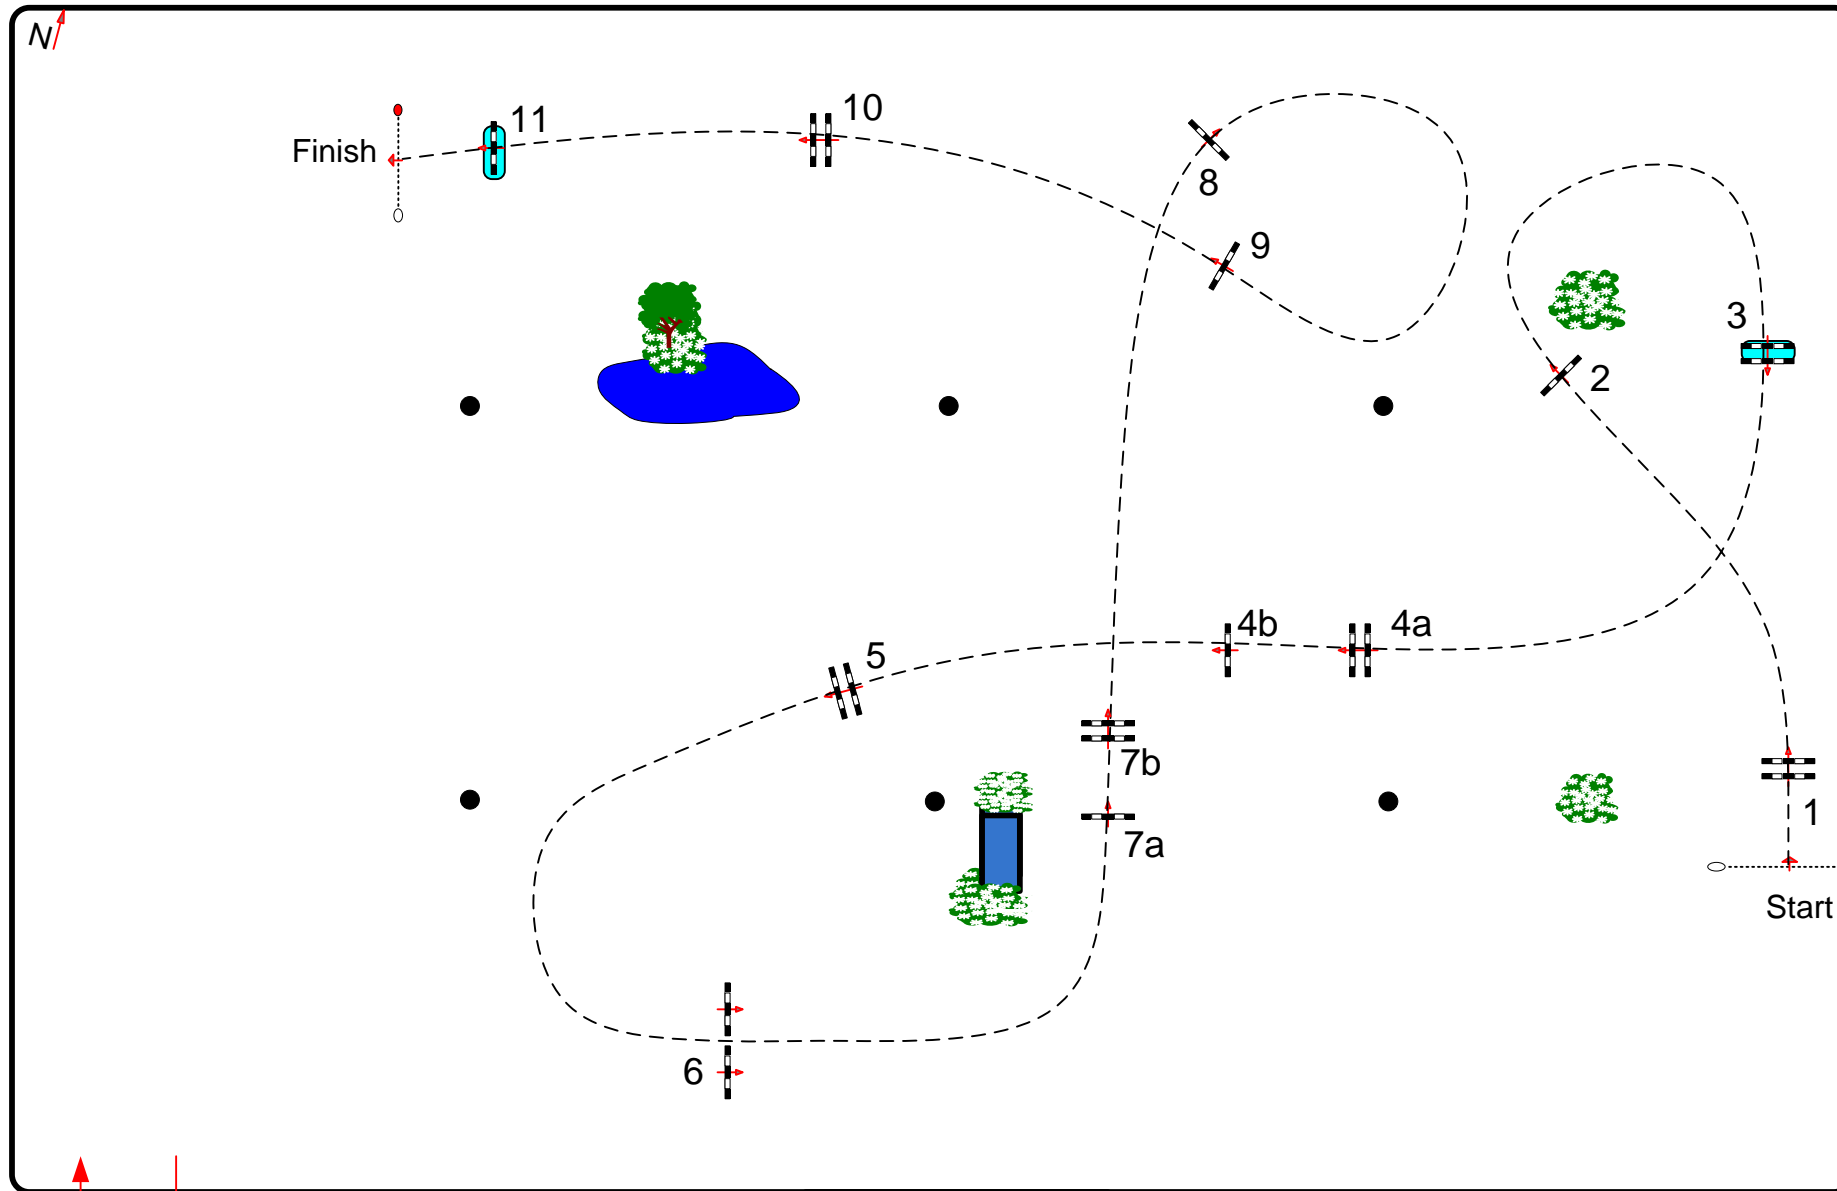

CSI 5* "LGCT" CHANTILLY - 17/19 JULY 2015

Class No.: Class 5 CSI 5*

Prix Aire Cantilienne

Competition against the clock

Dimanche 19 Juillet 2015

Start: 8.00

Table: A
National RG:
FEI RG / Art. 238.2.1
Height: 1,45 m

Speed: 350 m/min
Length: 420 m
Time allowed: 72 sec
Time limit: 144 sec

Obstacles: 11
Efforts: 13

Course Designer
Uliano Vezzani (Ita)

u.vezzani@libero.it
Assistants

Yann Royant (Fra)

Pierre Santrain (Fra)