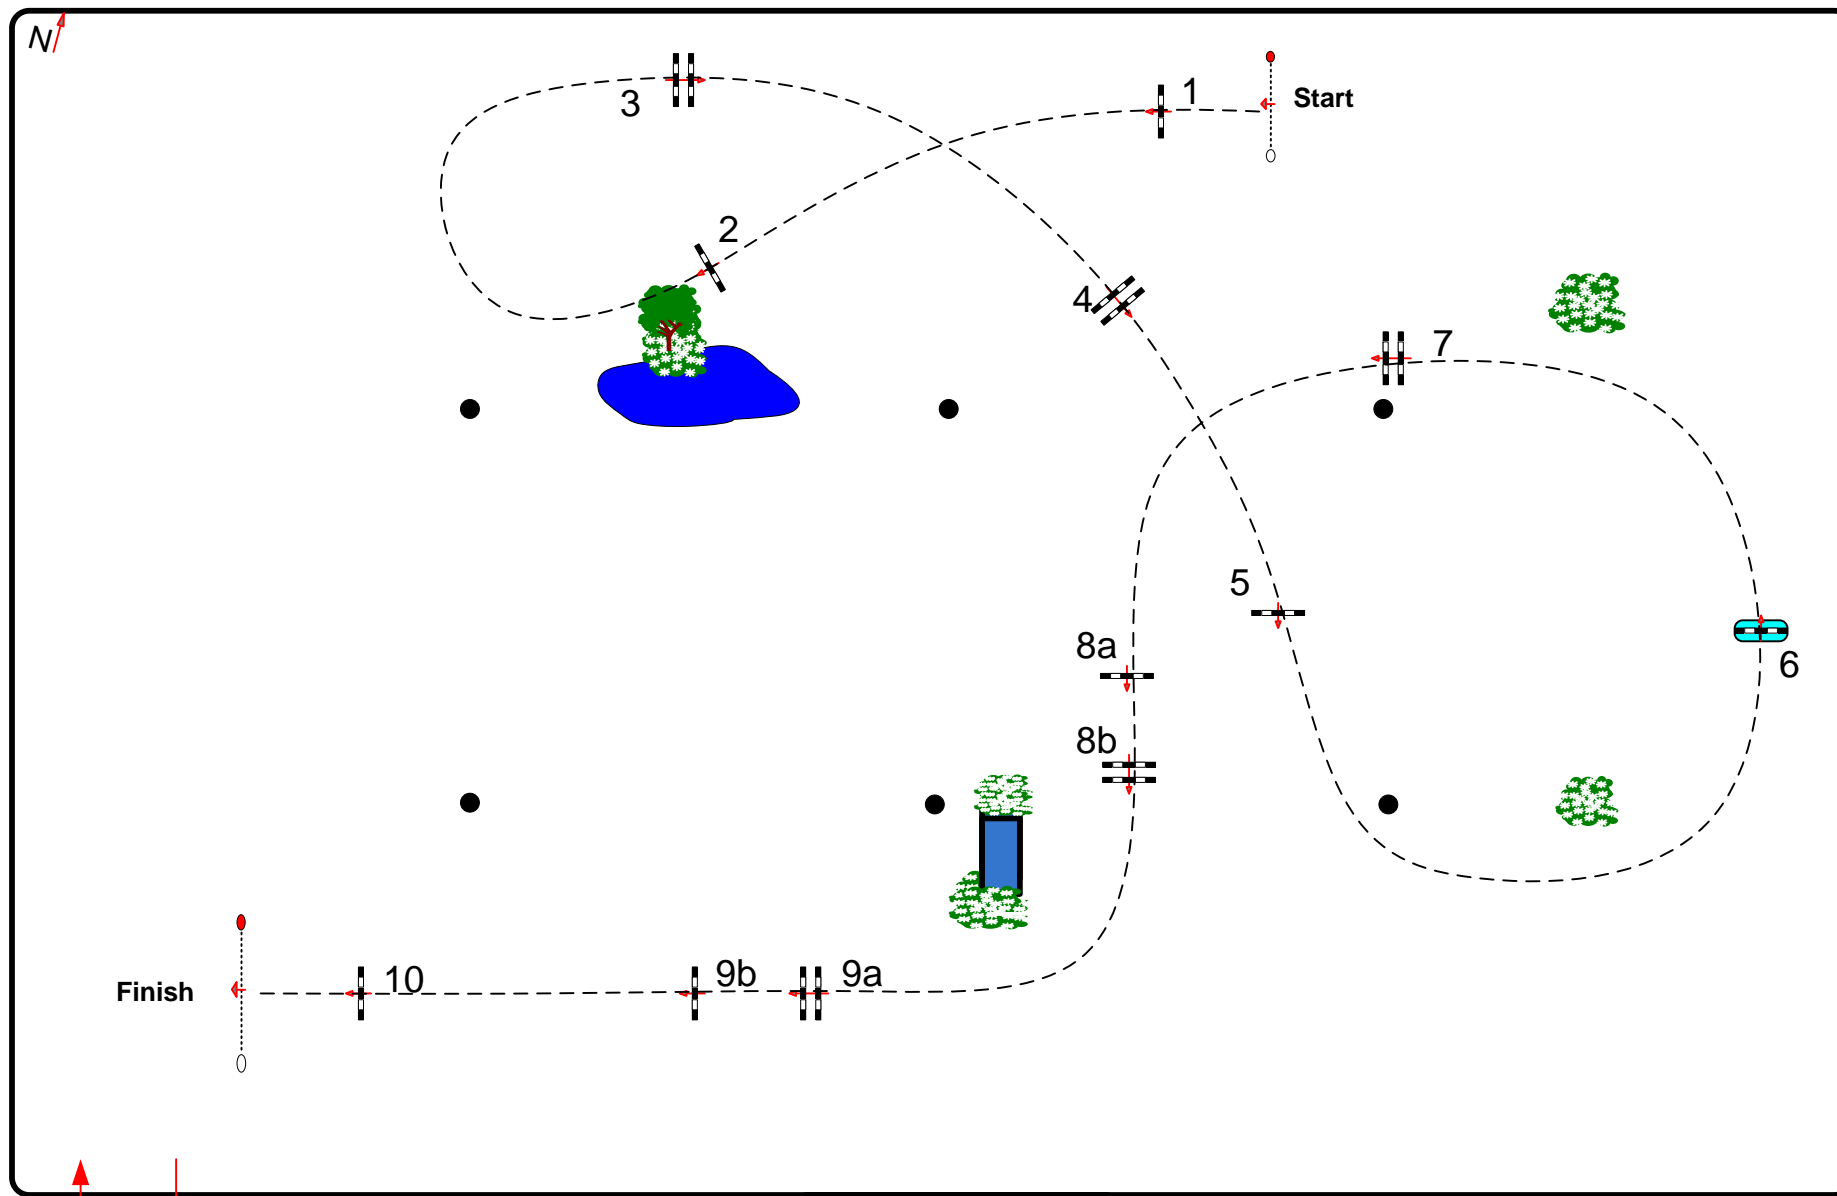

# CSI 5\* "LGCT" CHANTILLY - 17/19 JULY 2015

Class No.: 23-24 CSI1\*

Prix Volkswagen-Espace St. Maximin

Competition against the clock

Samedi 18 Juillet 2015

Start: 8.00

Table: A  
National RG:  
FEI RG / Art. 238.2.1  
Height: 1,35/1,25 m

Speed: 350 m/min  
Length: 410 m  
Time allowed: 71 sec  
Time limit: 142 sec

Obstacles: 10  
Efforts: 12

Course Designer  
Uliano Vezzani (Ita)

[u.vezzani@libero.it](mailto:u.vezzani@libero.it)  
Assistants