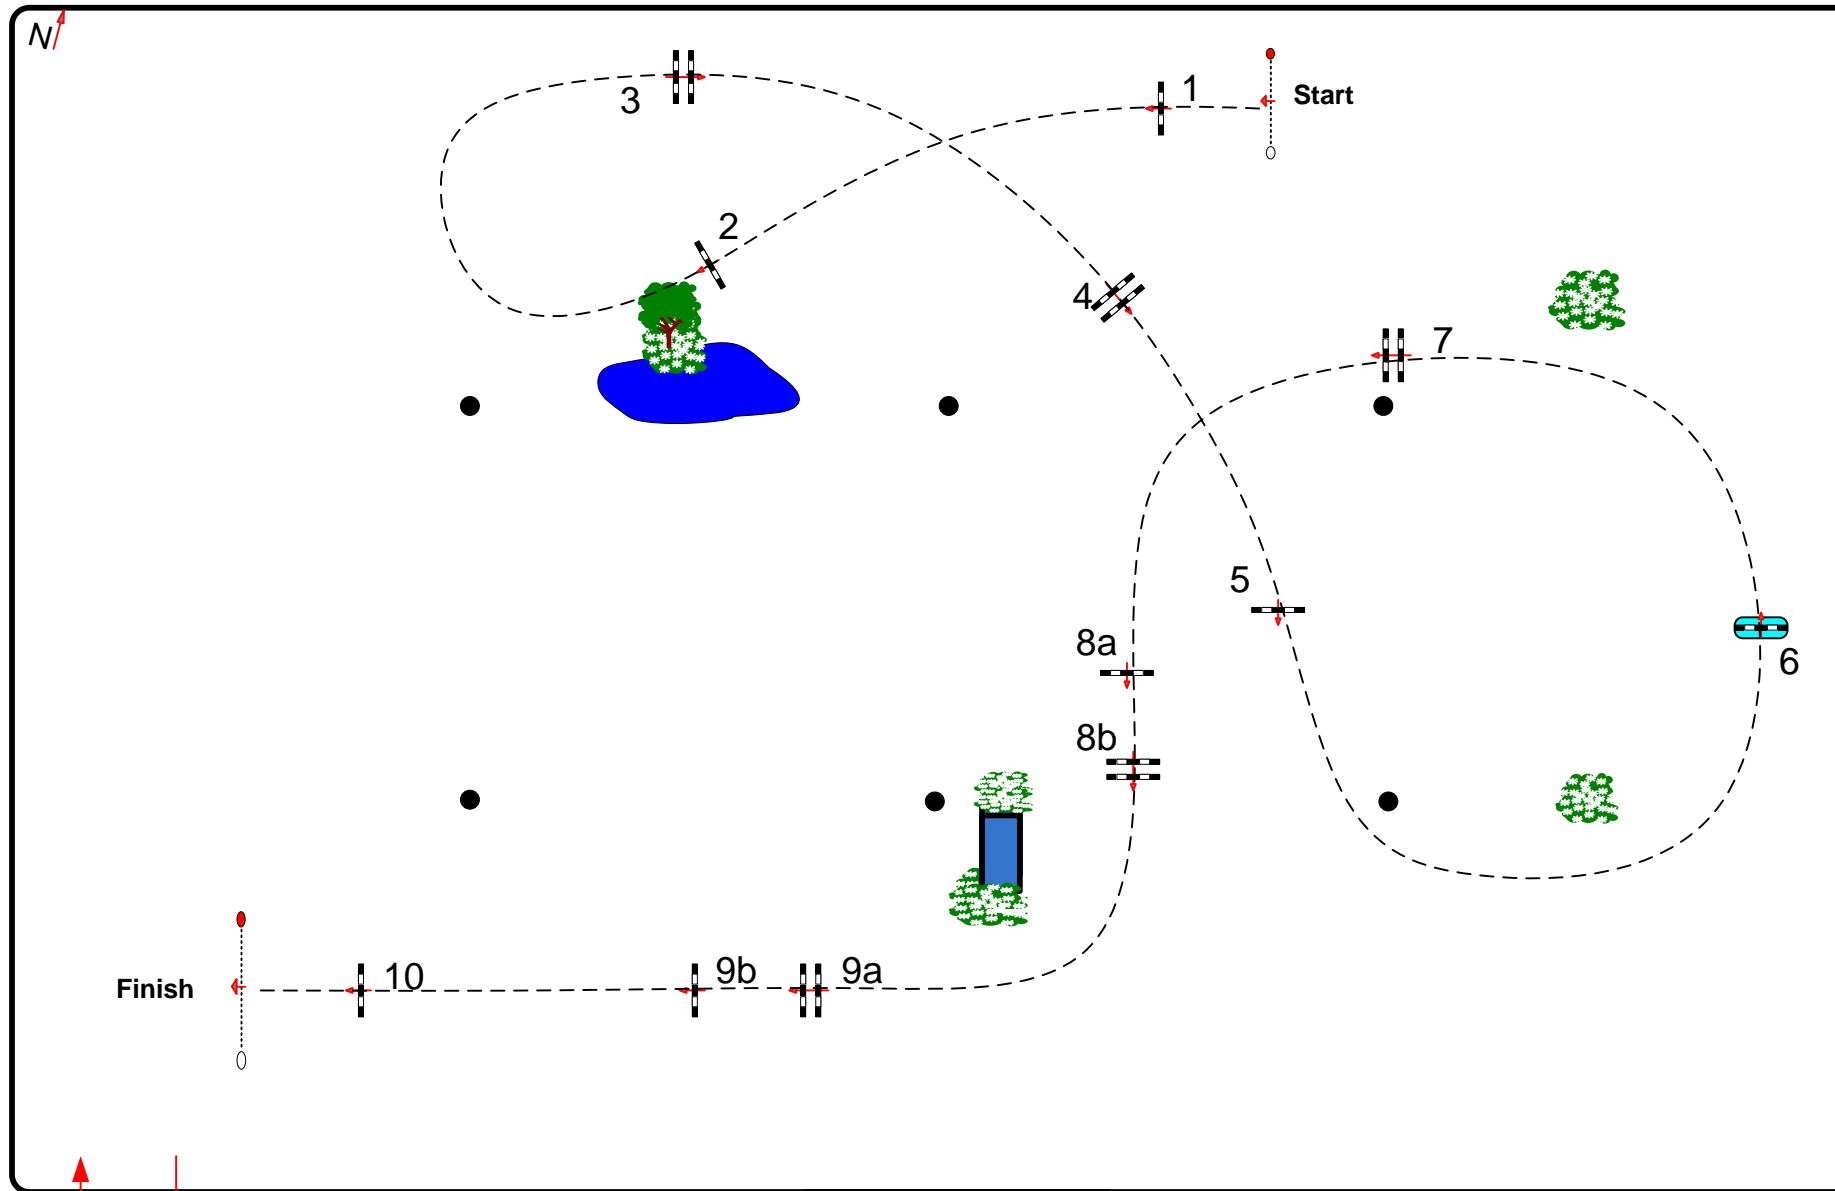

CSI 5* "LGCT" CHANTILLY - 17/19 JULY 2015

Class No.: 25 CSI1*

Prix Volkswagen-Espace St. Maximin

Competition against the clock

Samedi 18 Juillet 2015

Start: 10.45

Table: A
National RG:
FEI RG / Art. 238.2.1
Height: 1,15 m

Speed: 350 m/min
Length: 410 m
Time allowed: 71 sec
Time limit: 142 sec

Obstacles: 10
Efforts: 12

Course Designer
Uliano Vezzani (Ita)

u.vezzani@libero.it
Assistants

Yann Royant (Fra)

Pierre Santrain (Fra)