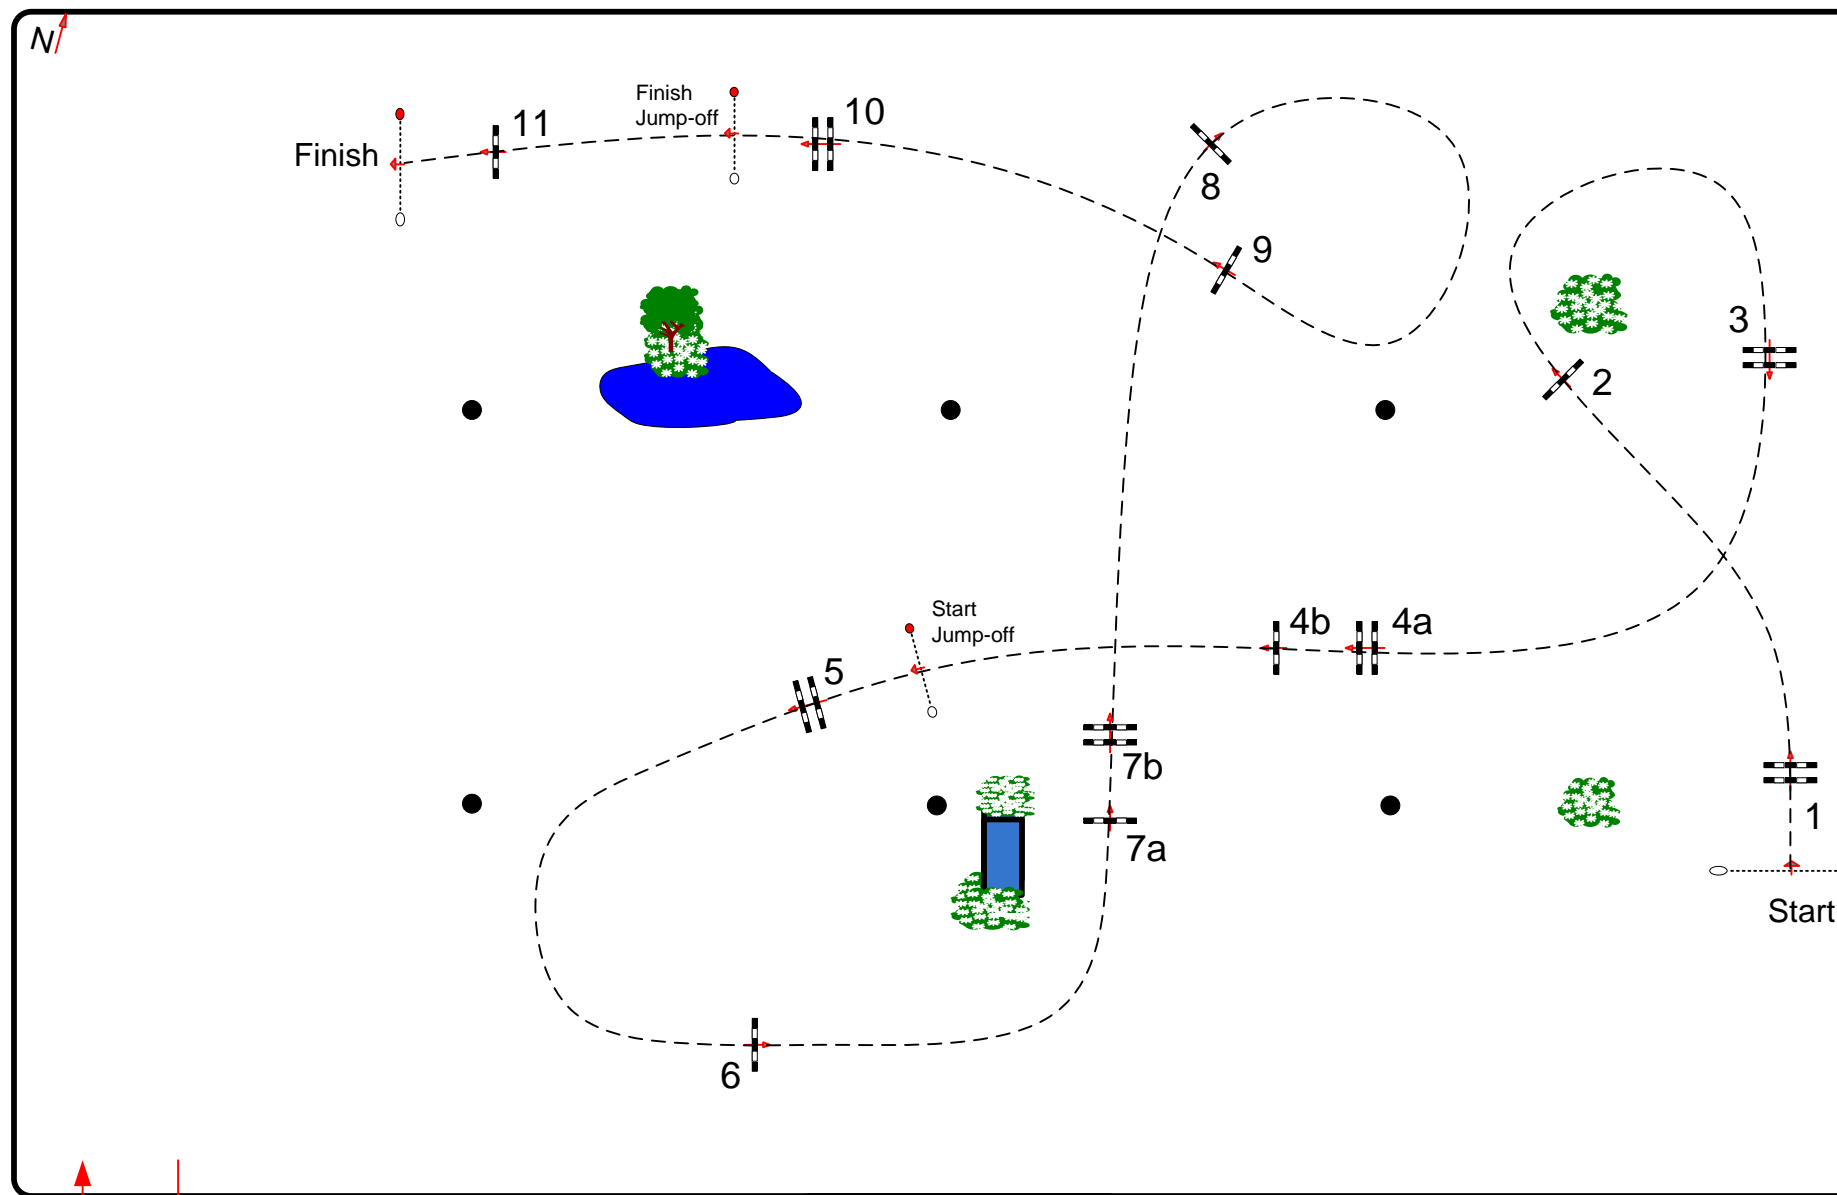

CSI 5* "LGCT" CHANTILLY - 17/19 JULY 2015

Class No.: Class 26 CSI 1*

Prix Volkswagen-Espace St Maximin

Competition with one jump-off

Dimanche 19 Juillet 2015

Start: 9.15

Table: A
 National RG:
 FEI RG / Art. 238.2.2/261.4.2
 Height: 1,15 m

Speed: 350 m/min
 Length: 420 m
 Time allowed: 72 sec
 Time limit: 144 sec

Obstacles: 11
 Efforts: 13
 Penalty sec:
 Closed combination:

1st Jump-off: 5-6-7a 7b-8-9-10
 Length: 250 m
 Time allowed: 43 sec
 Time limit: 86 sec