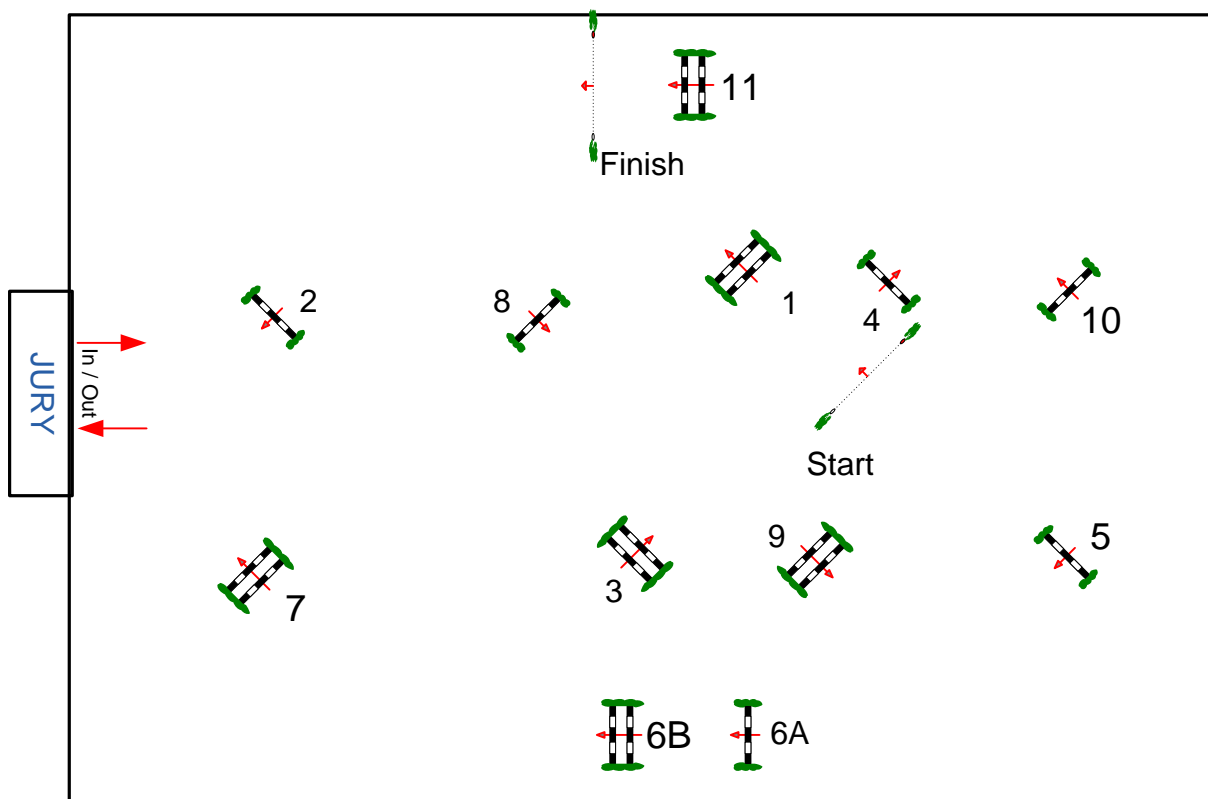

## COMPETITION N° 6 VASTITUDE MEDIA ELITE CLASS AGAINST THE CLOCK WITH ONE JUMP-OFF

Table: A  
National RG:  
FEI RG / Art. 238.2.2  
Height: 1.00 - 1.15 m

Speed: 350 m/min

Length: 430 m  
Time allowed: 74 sec  
Time limit: 148 sec

Obstacles: 11  
Efforts: 12  
Penalty sec  
Closed combination:

1st Jump-off:  
1 - 2 - 3 - 6AB - 9 - 10  
Length: 310 m  
Time allowed: 54 sec  
Time limit: 108 sec

2nd Jump-off:  
Length: 0 m  
Time allowed: 0 sec  
Time limit: 0 sec