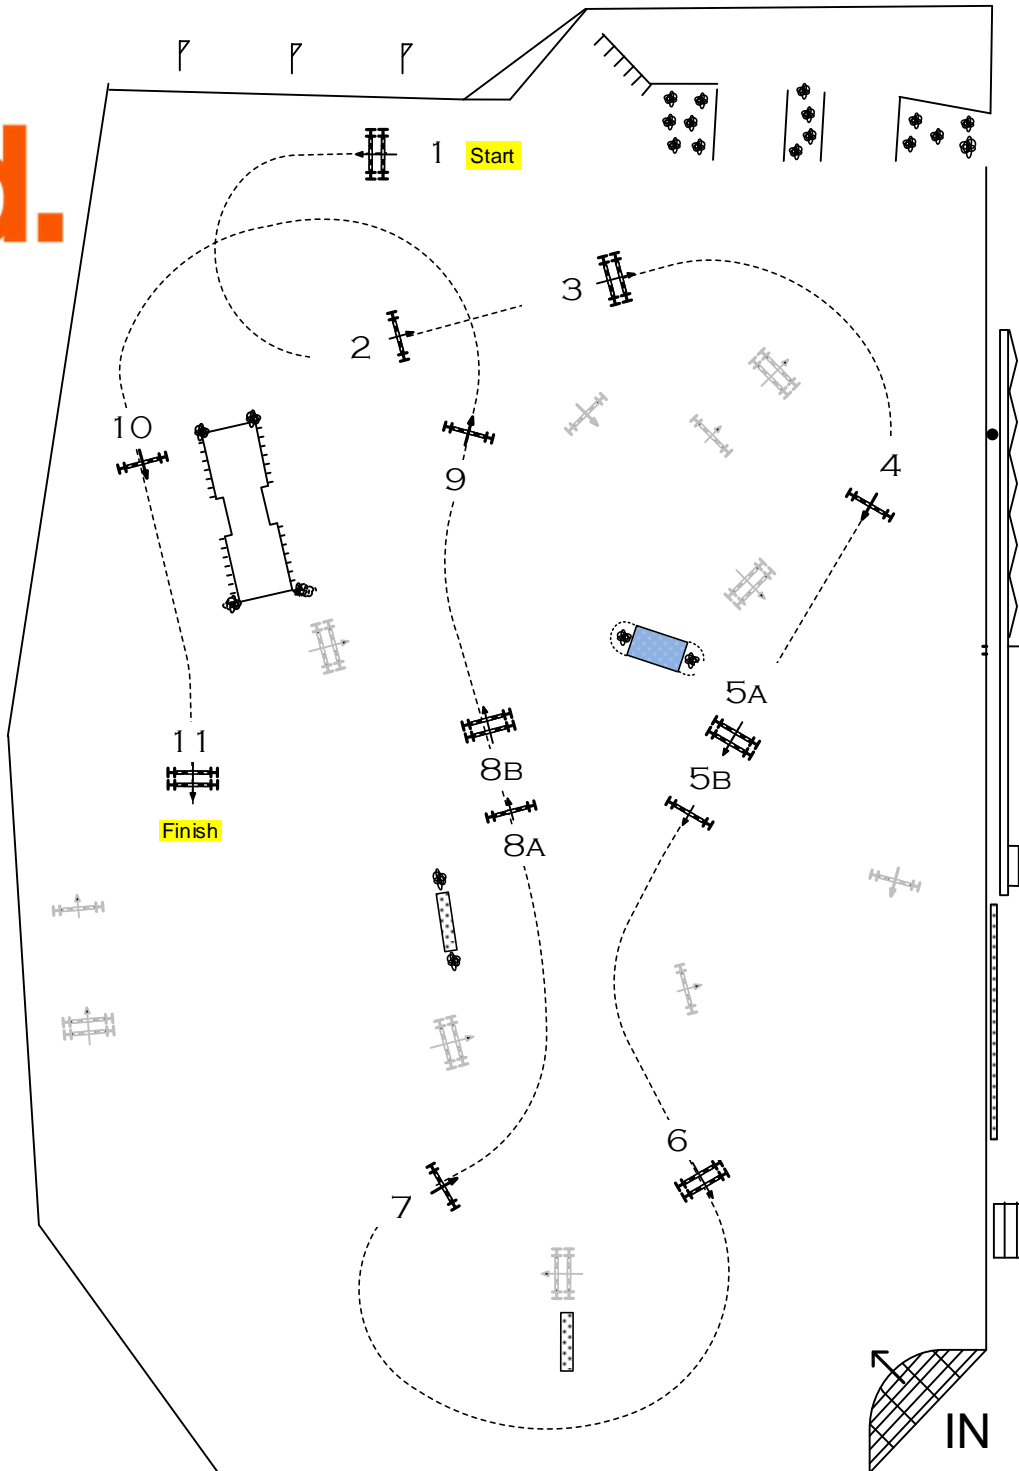

Thunderbird SHOW PARK

379

Wed 1

SUMMER FORT CLASSIC 2015- CSI*** WC

CLASS No.: 379 OPEN JUMPER - 1,25M COMPETITION AGAINST THE CLOCK 12 AUGUST 2015

Table: A	Speed: 350 m/min	Obstacles: 1-11
National RG: -	Length: 460 m	
FEI RG / Art. 238.2.1	Time allowed: 79 sec	
Height: 1,25 m	Time limit: 158 sec	

tbird.

Course Design Team

Alan Wade (Ireland)
Joseph Rycroft (Canada)